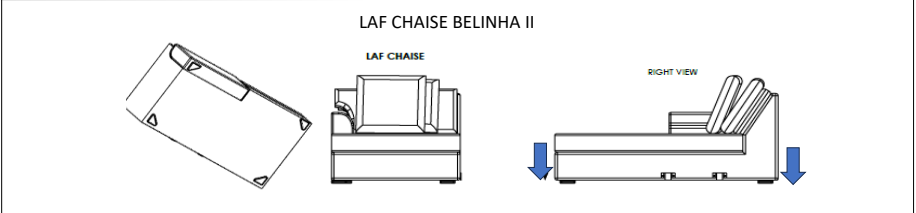

Vendor Information

Vendor Name: LSMX1  
Vendor Code: V-005852

Living Space Information

LS SKU: 321607  
LS product Name: KIT-BELINHA II OPAL 4PC SECTIONAL W/LAF CHAISE  
Vendor Model: 1577-4PCSECRFLSEATCORARMLSEATLAFCH-BE-OPA  
Vendor Collection: BELINHA II

LIVING SPACES		
1	RAF LOVESEAT BELINHA II	X1
2	ARMLESS LOVE SEAT BELINHA II	X1
3	CORNER BELINHA II	X1
4	LAF CHAISE BELINHA II	X1

KIT-BELINHA II OPAL 4PC SECTIONAL W/LAF CHAISE