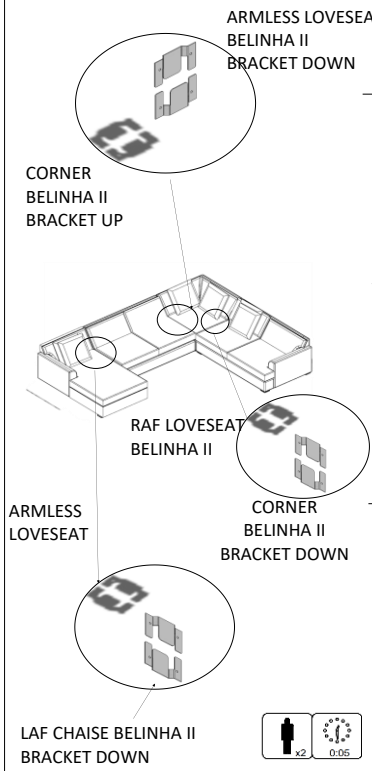

Vendor Information

Vendor Name: LSMX1  
Vendor Code: V-005852

Living Space Information

LS SKU: 321607  
LS product Name: KIT-BELINHA II OPAL 4PC SECTIONAL W/LAF CHAISE  
Vendor Model: 1577-4PCSECRFLSEATCORARMLSEATLAFCH-BE-OPA  
Vendor Collection: BELINHA II

LIVING SPACES		
1	RAF LOVESEAT BELINHA II	X1
2	ARMLESS LOVE SEAT BELINHA II	X1
3	CORNER BELINHA II	X1
4	LAF CHAISE BELINHA II	X1

KIT-BELINHA II OPAL 4PC SECTIONAL W/LAF CHAISE