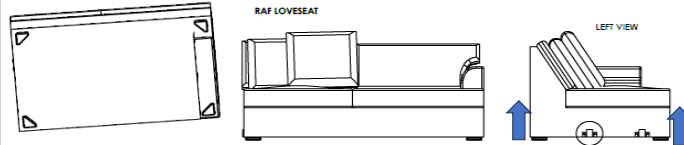

Vendor Information

Vendor Name: LSMX1  
Vendor Code: V-005852

Living Space Information

LS SKU: 321605  
LS product Name: KIT-BELINHA II OPAL 3PC FL SLEEPER SCTNL W/LAF CHAISE  
Vendor Model: 1575-3PCSECCRAFFLSLPRARMCHLAFC-BE-OPA  
Vendor Collection: BELINHA II

LIVING SPACES		
1	RAF LOVESEAT BELINHA II	 X1
2	ARMLESS CHAIR BELINHA II	 X1
3	LAF CHAISE BELINHA II	 X1

RAF FULL SLEEPER LOVESEAT

ARMLESS CHAIR BELINHA II

LAF CHAISE BELINHA II

STEP 4: JOIN SECTIONAL

RAF LOVESEAT BELINHA II BRACKET UP