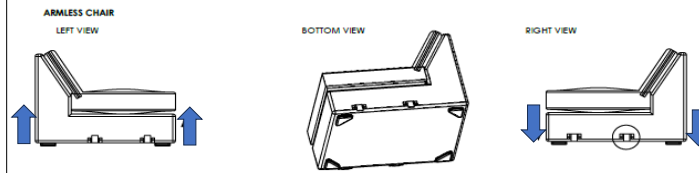

Vendor Information

Vendor Name: LSMX1  
Vendor Code: V-005852

Living Space Information

LS SKU: 321605  
LS product Name: KIT-BELINHA II OPAL 3PC FL SLEEPER SCTNL W/LAF CHAISE  
Vendor Model: 1575-3PCSECCRAFFLSLPRARMCHLAFC-BE-OPA  
Vendor Collection: BELINHA II

LIVING SPACES		
1	RAF LOVESEAT BELINHA II	 X1
2	ARMLESS CHAIR BELINHA II	 X1
3	LAF CHAISE BELINHA II	 X1

RAF FULL SLEEPER LOVESEAT

ARMLESS CHAIR BELINHA II

LAF CHAISE BELINHA II

STEP 4: JOIN SECTIONAL

RAF LOVESEAT BELINHA II BRACKET UP