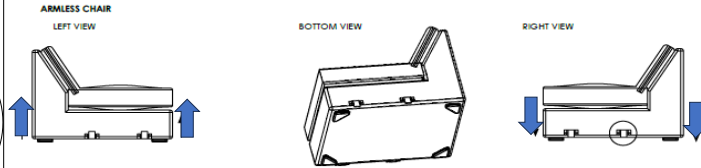

Vendor Information

Vendor Name: LSMX1  
Vendor Code: V-005852

Living Space Information

LS SKU: 321604  
LS product Name: KIT-BELINHA II OPAL 3PC FL SLEEPER  
SCTNL W/RAF CHAISE  
Vendor Model: 1574-3PCSECLAFFLSLPRARMCHRAFC-BE-OPA  
Vendor Collection: BELINHA II

LIVING SPACES		
1	LAF FULL SLEEPER LOVESEAT BELINHA II	X1
2	ARMLESS CHAIR BELINHA II	X1
3	RAF CHAISE BELINHA II	X1

LAF FULL SLEEPER LOVESEAT BELINHA II

ARMLESS CHAIR BELINHA II

RAF CHAISE BELINHA II

STEP 4: JOIN SECTIONAL