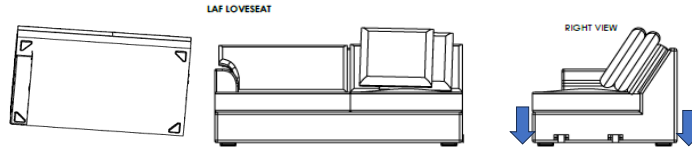

Vendor Information

Vendor Name: LSMX1  
Vendor Code: V-005852

Living Space Information

LS SKU: 321604  
LS product Name: KIT-BELINHA II OPAL 3PC FL SLEEPER  
SCTNL W/RAF CHAISE  
Vendor Model: 1574-3PCSECLAFFLSLPRARMCHRAFC-BE-OPA  
Vendor Collection: BELINHA II

LIVING SPACES		
1	LAF FULL SLEEPER LOVESEAT BELINHA II	X1
2	ARMLESS CHAIR BELINHA II	X1
3	RAF CHAISE BELINHA II	X1

LAF FULL SLEEPER LOVESEAT BELINHA II

ARMLESS CHAIR BELINHA II

RAF CHAISE BELINHA II

STEP 4: JOIN SECTIONAL