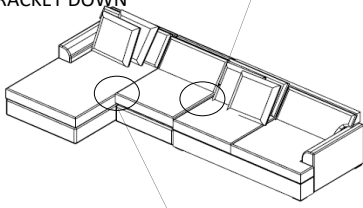

Vendor Information	
Vendor Name:	LSMX1
Vendor Code:	V-005852

Living Space Information
LS SKU: 321603
LS product Name: KIT-BELINHA II OPAL 3PC SCTNL W/LAF CHAISE
Vendor Model: 1573-3PCSECRFLSEATARMCHLAFCH-BE-OPA
Vendor Collection: BELINHA II

		LIVING SPACES	
1	RAF LOVESEAT BELINHA II		X1
2	ARMLESS CHAIR BELINHA II		X1
3	LAF CHAISE BELINHA II		X1

RAF LOVESEAT BELINHA II BRACKET UP

ARMLESS CHAIR BELINHA II BRACKET DOWN

ARMLESS CHAIR BELINHA II BRACKET UP