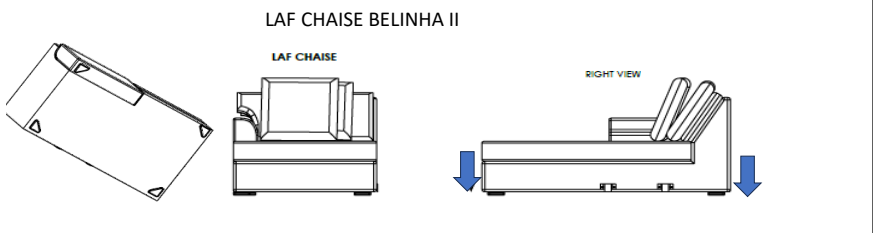

Vendor Information	
Vendor Name:	LSMX1
Vendor Code:	V-005852

Living Space Information
LS SKU: 321603
LS product Name: KIT-BELINHA II OPAL 3PC SCTNL W/LAF CHAISE
Vendor Model: 1573-3PCSECRFLSEATARMCHLAFCH-BE-OPA
Vendor Collection: BELINHA II

		LIVING SPACES	
1	RAF LOVESEAT BELINHA II		X1
2	ARMLESS CHAIR BELINHA II		X1
3	LAF CHAISE BELINHA II		X1

RAF LOVESEAT BELINHA II BRACKET UP

ARMLESS CHAIR BELINHA II BRACKET DOWN

ARMLESS CHAIR BELINHA II BRACKET UP