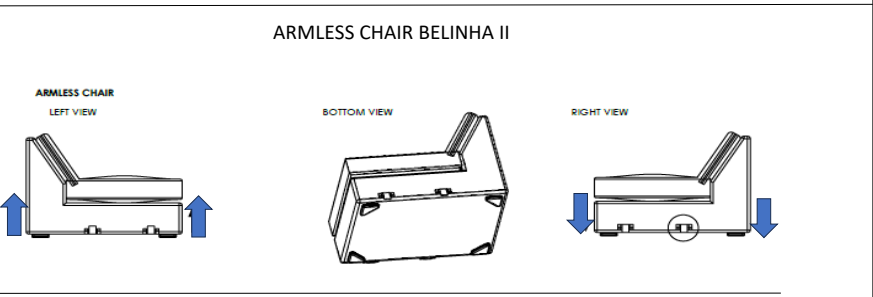

Vendor Information	
Vendor Name:	LSMX1
Vendor Code:	V-005852

Living Space Information
LS SKU: 321603
LS product Name: KIT-BELINHA II OPAL 3PC SCTNL W/LAF CHAISE
Vendor Model: 1573-3PCSECRFLSEATARMCHLAFCH-BE-OPA
Vendor Collection: BELINHA II

		LIVING SPACES	
1	RAF LOVESEAT BELINHA II		X1
2	ARMLESS CHAIR BELINHA II		X1
3	LAF CHAISE BELINHA II		X1

RAF LOVESEAT BELINHA II BRACKET UP

ARMLESS CHAIR BELINHA II BRACKET DOWN

ARMLESS CHAIR BELINHA II BRACKET UP