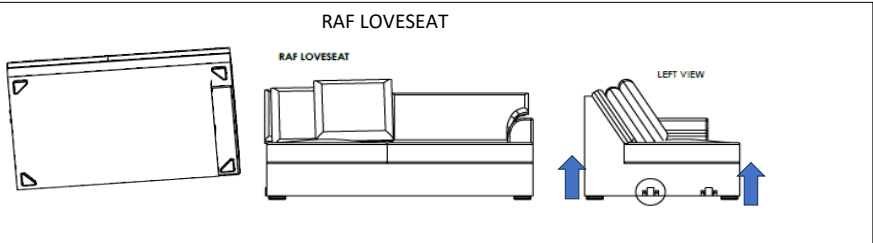

Vendor Information	
Vendor Name:	LSMX1
Vendor Code:	V-005852

Living Space Information
LS SKU: 321603
LS product Name: KIT-BELINHA II OPAL 3PC SCTNL W/LAF CHAISE
Vendor Model: 1573-3PCSECRFLSEATARMCHLAFCH-BE-OPA
Vendor Collection: BELINHA II

		LIVING SPACES	
1	RAF LOVESEAT BELINHA II		X1
2	ARMLESS CHAIR BELINHA II		X1
3	LAF CHAISE BELINHA II		X1