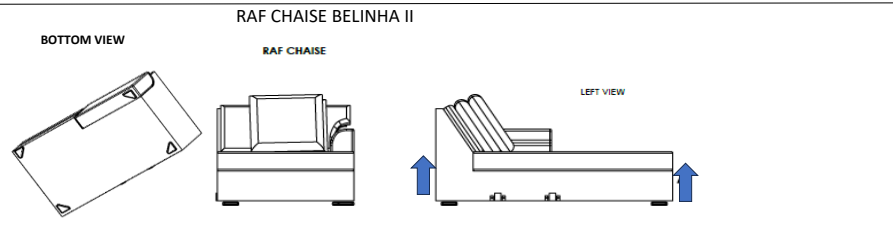

1	LAF FULL SLEEPER LOVESEAT BELINHA II	 X1
2	RAF CHAISE BELINHA II	 X1

SEE DETAIL A

LAF FULL SLEEPER LOVESEAT BELINHA II  
 BRACKET DOWN

RAF CHAISE BELINHA II  
 BRACKET UP

DETAIL A

KIT-BELINHA II OPAL 2PC FL SLEEPER SCTNL W/RAF CHAISE