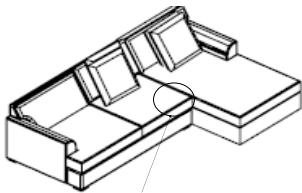

Vendor Information

Vendor Name: LSMX1
Vendor Code: V-005852

Living Space Information

LS SKU: 321600
LS product Name: KIT-BELINHA II OPAL 2PC FL SLEEPER SCTNL W/RAF CHAISE
Vendor Model: 1570-2PCSECLAFFLSLPRRAF-C-BE-OPA
Vendor Collection: BELINHA II

1	LAF FULL SLEEPER LOVESEAT BELINHA II	X1
2	RAF CHAISE BELINHA II	X1