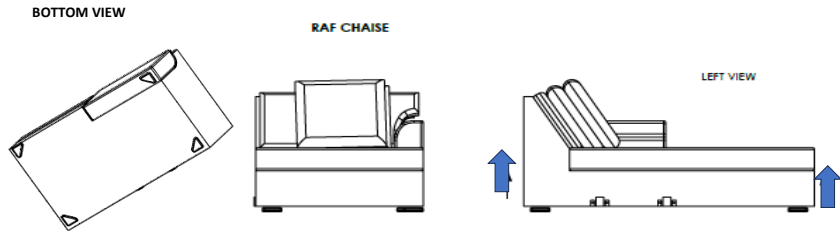

Vendor Information	
Vendor Name:	LSMX1
Vendor Code:	V-005852

Living Space Information
LS SKU: 321598
LS product Name: KIT-BELINHA II OPAL 2PC SCTNL W/RAF CHAISE
Vendor Model: 1568-2PCSECLAFLESEATRAFC-BE-OPA
Vendor Collection: BELINHA II

LAF LOVESEAT BELINHA II

LIVING SPACES		
1	LAF LOVESEAT BELINHA II	X1
2	RAF CHAISE BELINHA II	X1

RAF CHAISE BELINHA II

SEE DETAIL A

LAF LOVESEAT BELINHA II
BRACKET DOWN

RAF CHAISE BELINHA II
BRACKET UP

STEP 4: JOIN SECTIONAL