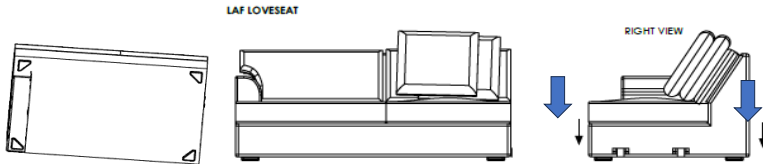

Vendor Information	
Vendor Name:	LSMX1
Vendor Code:	V-005852

Living Space Information
LS SKU: 321598
LS product Name: KIT-BELINHA II OPAL 2PC SCTNL W/RAF CHAISE
Vendor Model: 1568-2PCSECLAFLESEATRAFC-BE-OPA
Vendor Collection: BELINHA II

LAF LOVESEAT BELINHA II

LIVING SPACES		
1	LAF LOVESEAT BELINHA II	X1
2	RAF CHAISE BELINHA II	X1

RAF CHAISE BELINHA II

SEE DETAIL A

LAF LOVESEAT BELINHA II
BRACKET DOWN

RAF CHAISE BELINHA II
BRACKET UP

STEP 4: JOIN SECTIONAL