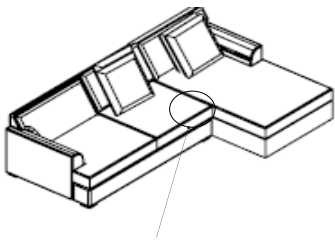

Vendor Information	
Vendor Name:	LSMX1
Vendor Code:	V-005852

Living Space Information
LS SKU: 321598
LS product Name: KIT-BELINHA II OPAL 2PC SCTNL W/RAF CHAISE
Vendor Model: 1568-2PCSECLAFLESEATRAFC-BE-OPA
Vendor Collection: BELINHA II

LAF LOVESEAT BELINHA II

LIVING SPACES		
1	LAF LOVESEAT BELINHA II	X1
2	RAF CHAISE BELINHA II	X1

RAF CHAISE BELINHA II

SEE DETAIL A

LAF LOVESEAT BELINHA II
BRACKET DOWN

RAF CHAISE BELINHA II
BRACKET UP

STEP 4: JOIN SECTIONAL