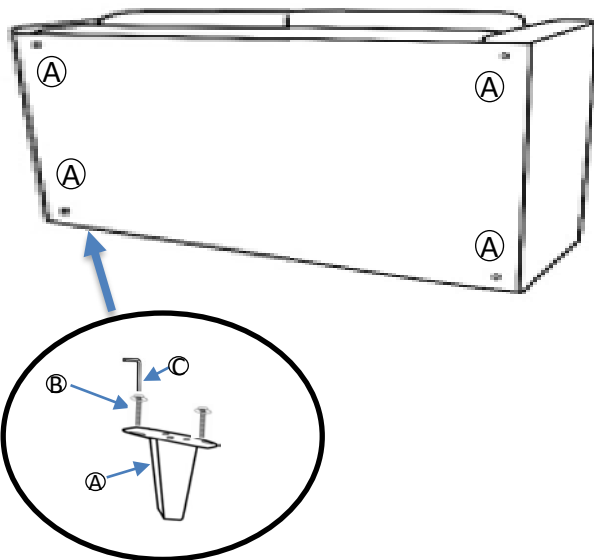

LIVING SPACES

A	Sofa Legs		X4
B	Bolts		X8
C	Allen key		X1

ALLIE

320799/AS-6020-3SZ5-BU

KIT-ALLIE BUTTERCUP QN SLEEPER SOFA
W/MEMORY FOAM MATTRESS

320801/AS-6020-3SZ5-MJ

KIT-ALLIE MIDNIGHT JADE QN SLEEPER SOFA
W/MEMORY FOAM MATTRESS

320803/AS-6020-3SZ5-STORM

KIT-ALLIE GREY QN SLEEPER SOFA
W/MEMORY FOAM MATTRESS

Not provided

Operation Instructions

1、 Remove seat cushions. Lift up the bed frame without mattress and cut plastic tie at the bottom of sofa bed frame. Open the bed's front leg.

2、 Pull down the bed frame to the ground.

3、 Pull the handle back down put the mattress on the bed frame. Now you can enjoy it.

4、 Close it in the reverse order, put back the seat cushion.