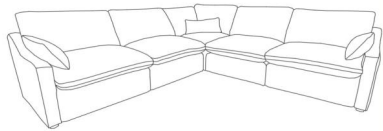

LIVING SPACES

320348

KIT-KENNEDY 5 PIECE RCLN MODU SCTNL
W/2 PWR RCLNRS & USB

A PWR LAF CHAIR 

LEG STORAGE 

Confix

B PWR RAF CHAIR 

LEG STORAGE 

Confix

C ARMLESS 

LEG STORAGE 

D CORNER 

LEG STORAGE 

1