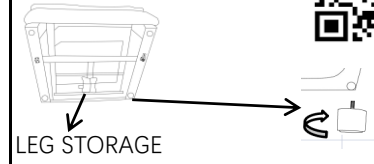

Confix

C PWR ARMLESS

LEG STORAGE