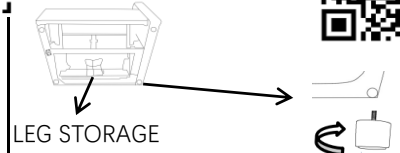

LIVING SPACES

320345

KIT-KENNEDY 3 PIECE TRIPLE POWER
RECLINING SOFA W/USB

A PWR LAF CHAIR

LEG STORAGE

Confix

B PWR RAF CHAIR

LEG STORAGE