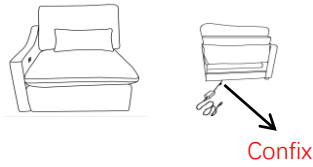

LIVING SPACES

320345

KIT-KENNEDY 3 PIECE TRIPLE POWER
RECLINING SOFA W/USB

A PWR LAF CHAIR

LEG STORAGE

Confix

B PWR RAF CHAIR

LEG STORAGE