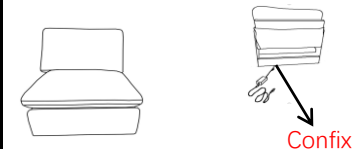

LIVING SPACES

320345

KIT-KENNEDY 3 PIECE TRIPLE POWER
RECLINING SOFA W/USB

A PWR LAF CHAIR

LEG STORAGE

Confix

B PWR RAF CHAIR

LEG STORAGE

Confix

C PWR ARMLESS

LEG STORAGE

Confix

1