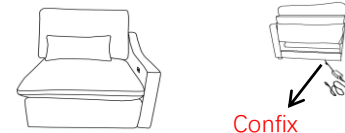

LIVING SPACES

320345

KIT-KENNEDY 3 PIECE TRIPLE POWER
RECLINING SOFA W/USB

A PWR LAF CHAIR

LEG STORAGE

Confix

B PWR RAF CHAIR

LEG STORAGE