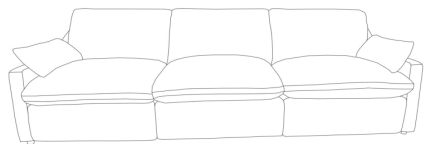

LIVING SPACES

320345

KIT-KENNEDY 3 PIECE TRIPLE POWER
RECLINING SOFA W/USB

A PWR LAF CHAIR

LEG STORAGE

Confix

B PWR RAF CHAIR

LEG STORAGE