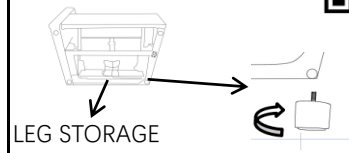

LIVING SPACES

320345

KIT-KENNEDY 3 PIECE TRIPLE POWER
RECLINING SOFA W/USB

A PWR LAF CHAIR

LEG STORAGE

Confix

B PWR RAF CHAIR

LEG STORAGE