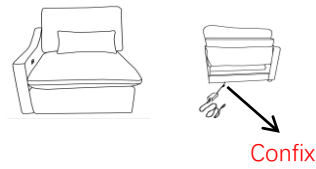

LIVING SPACES

320343

KIT-KENNEDY 3 PIECE POWER RECLINING  
LOVESEAT W/USB & Console

**A** PWR LAF CHAIR

**B** PWR RAF CHAIR

**C** CONSOLE

**1**