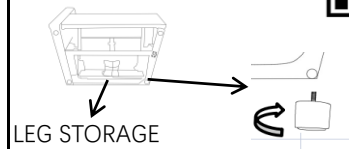

LIVING SPACES

320343

KIT-KENNEDY 3 PIECE POWER RECLINING  
LOVESEAT W/USB & Console

**A** PWR LAF CHAIR

**B** PWR RAF CHAIR

**C** CONSOLE

**1**