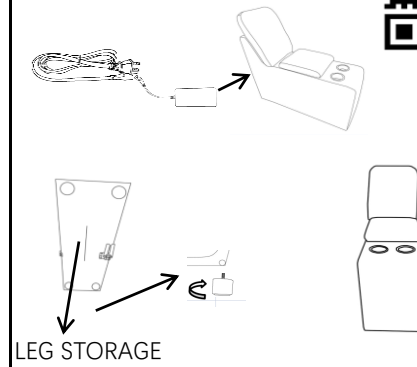

LIVING SPACES

320343

KIT-KENNEDY 3 PIECE POWER RECLINING  
LOVESEAT W/USB & Console

**A** PWR LAF CHAIR

**B** PWR RAF CHAIR

**C** CONSOLE

**1**