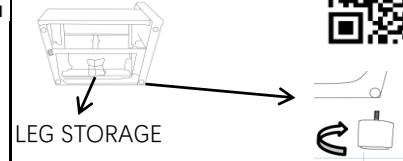

LIVING SPACES

320343

KIT-KENNEDY 3 PIECE POWER RECLINING  
LOVESEAT W/USB & Console

**A** PWR LAF CHAIR

**B** PWR RAF CHAIR

**C** CONSOLE

**1**