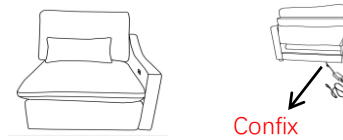

LIVING SPACES

320343

KIT-KENNEDY 3 PIECE POWER RECLINING  
LOVESEAT W/USB & Console

**A** PWR LAF CHAIR

**B** PWR RAF CHAIR

**C** CONSOLE

**1**