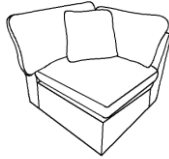

320082 KIT-ZONE CREAM 5PC MODULAR
SCTNL W/3 CORNERS, 2 ARMLESS
CHAIRS & OTTO
319545 KIT-ZONE BLUE 5PC MODULAR
SCTNL W/3 CORNERS, 2 ARMLESS
CHAIRS & OTTO

1

CORNER

2

ARMLESS

3

OTTOMAN

4