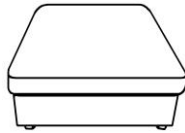

320082 KIT-ZONE CREAM 5PC MODULAR
SCTNL W/3 CORNERS, 2 ARMLESS
CHAIRS & OTTO
319545 KIT-ZONE BLUE 5PC MODULAR
SCTNL W/3 CORNERS, 2 ARMLESS
CHAIRS & OTTO

1

CORNER

2

ARMLESS

3

OTTOMAN

4