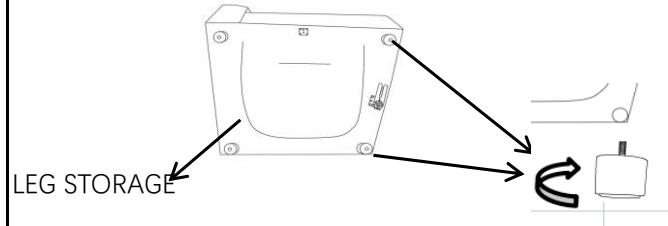

320082 KIT-ZONE CREAM 5PC MODULAR
SCTNL W/3 CORNERS, 2 ARMLESS
CHAIRS & OTTO
319545 KIT-ZONE BLUE 5PC MODULAR
SCTNL W/3 CORNERS, 2 ARMLESS
CHAIRS & OTTO

1

CORNER

2

ARMLESS

3

OTTOMAN

4