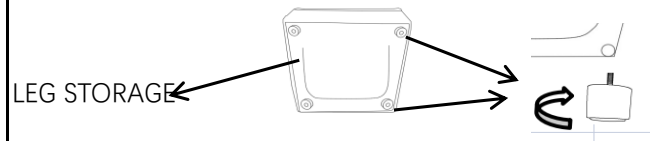

320082 KIT-ZONE CREAM 5PC MODULAR
SCTNL W/3 CORNERS, 2 ARMLESS
CHAIRS & OTTO
319545 KIT-ZONE BLUE 5PC MODULAR
SCTNL W/3 CORNERS, 2 ARMLESS
CHAIRS & OTTO

1

CORNER

2

ARMLESS

3

OTTOMAN

4