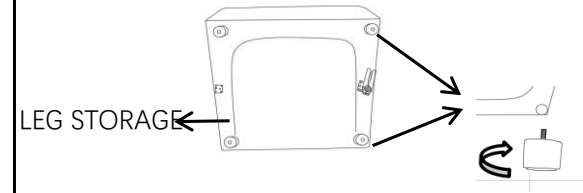

320082 KIT-ZONE CREAM 5PC MODULAR
SCTNL W/3 CORNERS, 2 ARMLESS
CHAIRS & OTTO
319545 KIT-ZONE BLUE 5PC MODULAR
SCTNL W/3 CORNERS, 2 ARMLESS
CHAIRS & OTTO

1

CORNER

2

ARMLESS

3

OTTOMAN

4