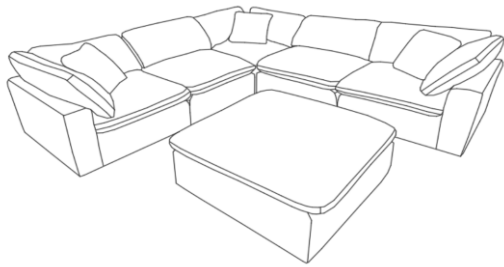

320082 KIT-ZONE CREAM 5PC MODULAR
SCTNL W/3 CORNERS, 2 ARMLESS
CHAIRS & OTTO
319545 KIT-ZONE BLUE 5PC MODULAR
SCTNL W/3 CORNERS, 2 ARMLESS
CHAIRS & OTTO

1

CORNER

2

ARMLESS

3

OTTOMAN

4