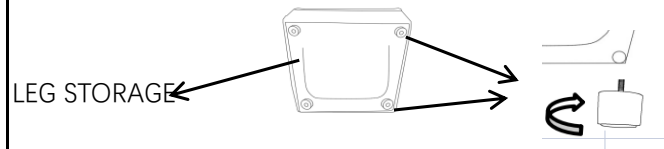

319551 KIT-ZONE CREAM 5PC MODULAR
SCTNL W/2 CORNERS, 2 ARMLESS
CHAIRS & OTTO

319544 KIT-ZONE BLUE 5PC MODULAR
SCTNL W/2 CORNERS, 2 ARMLESS
CHAIRS & OTTO

1

CORNER

2

ARMLESS

3

OTTOMAN