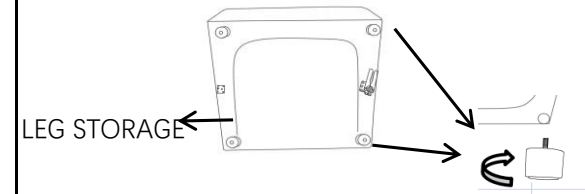

319551 KIT-ZONE CREAM 5PC MODULAR
SCTNL W/2 CORNERS, 2 ARMLESS
CHAIRS & OTTO

319544 KIT-ZONE BLUE 5PC MODULAR
SCTNL W/2 CORNERS, 2 ARMLESS
CHAIRS & OTTO

1

CORNER

2

ARMLESS

3

OTTOMAN