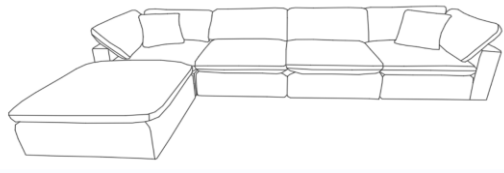

319551 KIT-ZONE CREAM 5PC MODULAR
SCTNL W/2 CORNERS, 2 ARMLESS
CHAIRS & OTTO

319544 KIT-ZONE BLUE 5PC MODULAR
SCTNL W/2 CORNERS, 2 ARMLESS
CHAIRS & OTTO

1

CORNER

2

ARMLESS

3

OTTOMAN