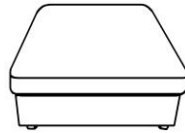

319551 KIT-ZONE CREAM 5PC MODULAR
SCTNL W/2 CORNERS, 2 ARMLESS
CHAIRS & OTTO

319544 KIT-ZONE BLUE 5PC MODULAR
SCTNL W/2 CORNERS, 2 ARMLESS
CHAIRS & OTTO

1

CORNER

2

ARMLESS

3

OTTOMAN