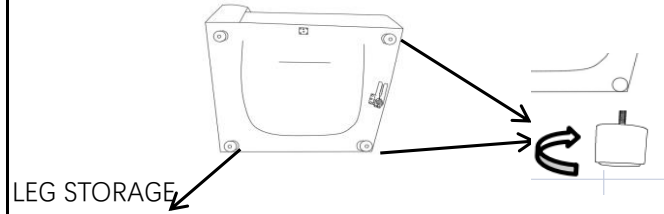

319551 KIT-ZONE CREAM 5PC MODULAR
SCTNL W/2 CORNERS, 2 ARMLESS
CHAIRS & OTTO

319544 KIT-ZONE BLUE 5PC MODULAR
SCTNL W/2 CORNERS, 2 ARMLESS
CHAIRS & OTTO

1

CORNER

2

ARMLESS

3

OTTOMAN