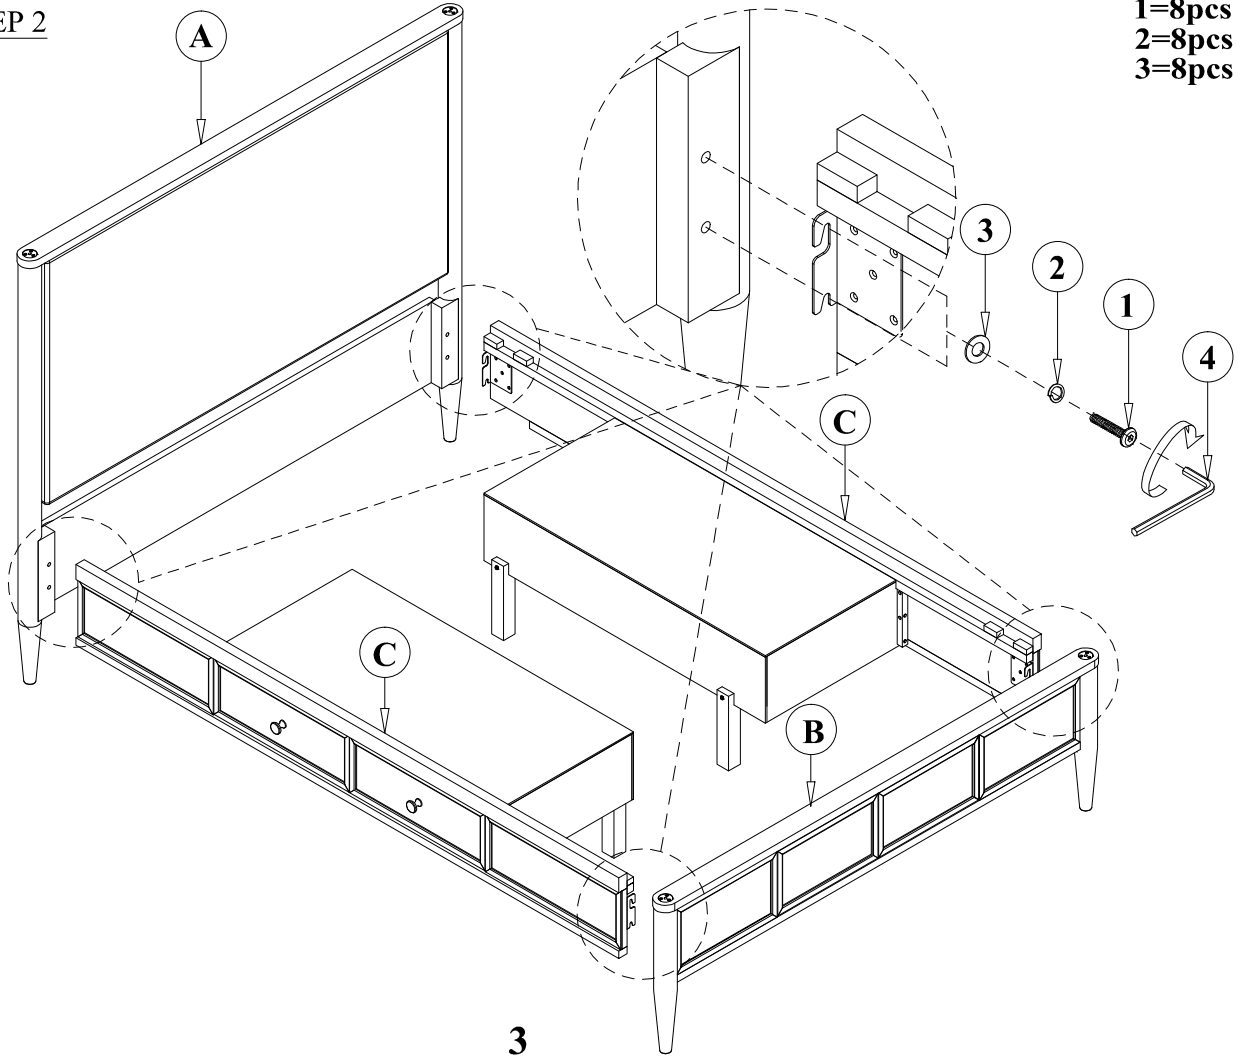

AUSTEN EK STRECHERS CANOPY BED

ITEM NO: B2101-141/B2101-142/B2101-190/B2101-144

1

PART	SKU#	IMAGE	DESCRIPTION	QTY
(A)	318051		Head Board	1
(B)	318052		Foot Board	1
(C)	318056		Storage Side Rail	2
(D)	318052		Slat	1 set
(E)	318052		Middle Support Bar	4
(F)	318052		Support With Leveler	10
(G)	318051/318052		Head Board/Foot Board Posts canopy	4
(H)	318052		Foot Board Posts canopy	2
(I)	318054		Head Board/Foot Board canopy	2
(J)	318054		Lift/Right canopy rail	2
(K)	318056		Foot Board, Side Rail back leg	6

THE HARDWARE IS LOCATED IN THE PACKING ITEM

**MUST: TIGHTEN SCREWS PERIODIACLLY. WITH USE SCREW
MAY ENCOME LOOSE CHECK TIGHTNESS OF ALL SCREWS EVERY 6-8
WEEKS.**

CLEANING INSTRUCTIONS:

After assembly, clean and polish the completed parts if necessary with soft cloth and industrial recognized furniture polish.

STEP 1

6=4pcs
7=4pcs
8=4pcs

STEP 2

1=8pcs
2=8pcs
3=8pcs

3

STEP 3

STEP 4

STEP 5