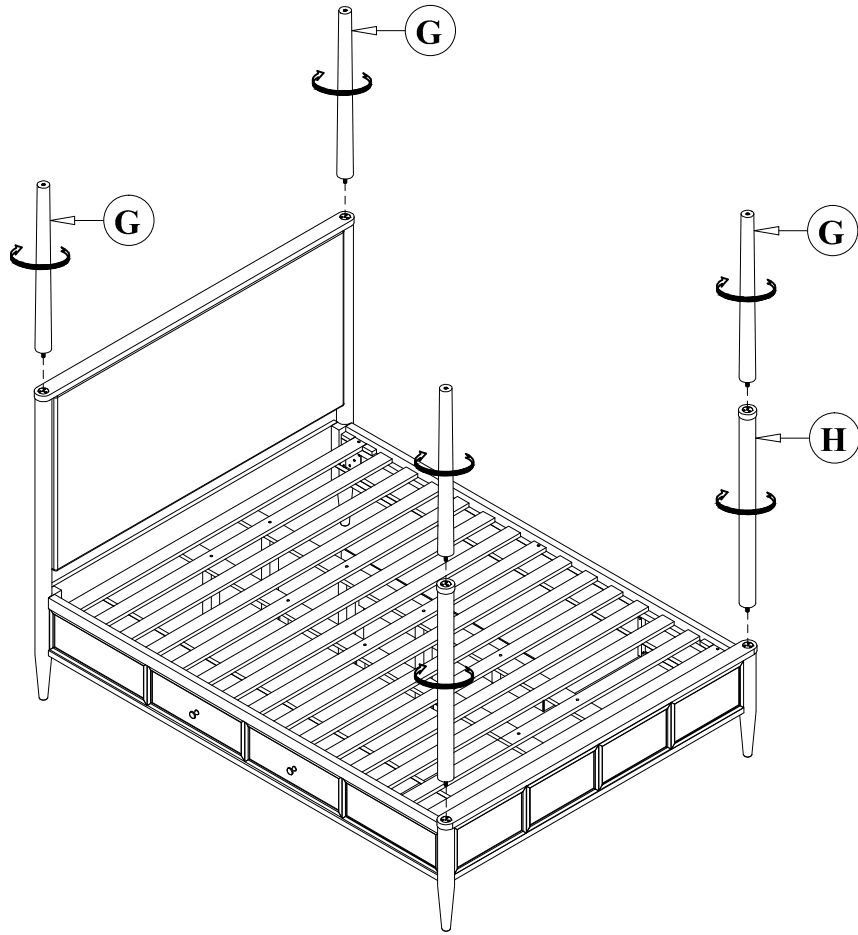

AUSTEN EK STRECHERS CANOPY BED

ITEM NO: B2101-141/B2101-142/B2101-190/B2101-144

1

PART	SKU#	IMAGE	DESCRIPTION	QTY
(A)	318051		Head Board	1
(B)	318052		Foot Board	1
(C)	318056		Storage Side Rail	2
(D)	318052		Slat	1 set
(E)	318052		Middle Support Bar	4
(F)	318052		Support With Leveler	10
(G)	318051/318052		Head Board/Foot Board Posts canopy	4
(H)	318052		Foot Board Posts canopy	2
(I)	318054		Head Board/Foot Board canopy	2
(J)	318054		Lift/Right canopy rail	2
(K)	318056		Foot Board, Side Rail back leg	6

STEP 1

6=4pcs
7=4pcs
8=4pcs

STEP 2

1=8pcs
2=8pcs
3=8pcs

3

STEP 3

STEP 4

STEP 5