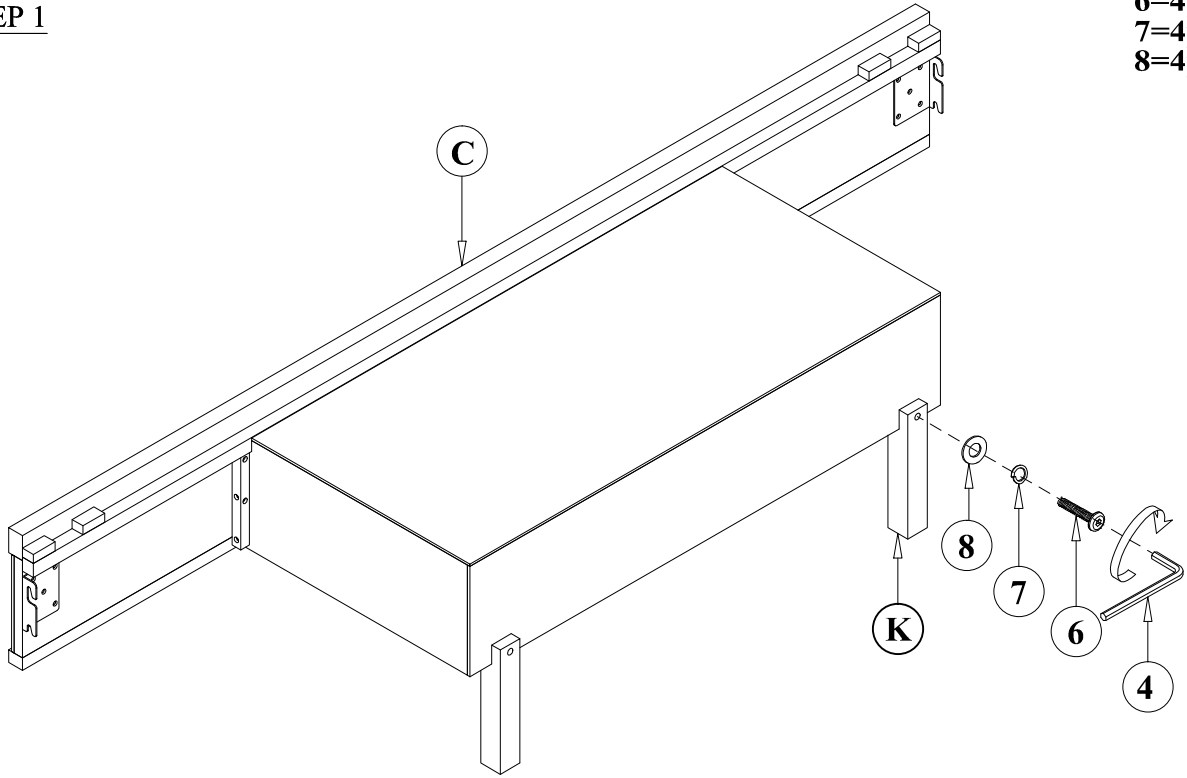

STEP 1

6=4pcs
7=4pcs
8=4pcs

STEP 2

1=8pcs
2=8pcs
3=8pcs

3