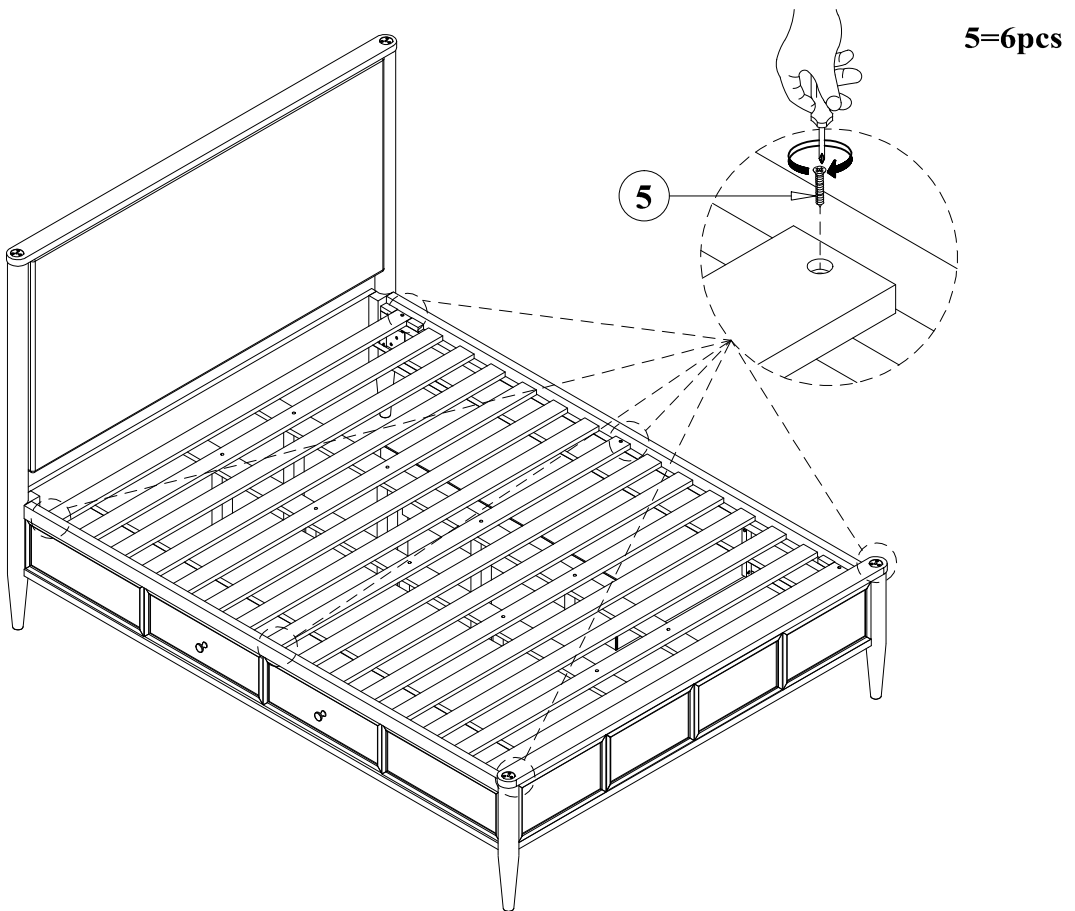

AUSTEN EK STRECHERS CANOPY BED

ITEM NO: B2101-141/B2101-142/B2101-190/B2101-144

1

PART	SKU#	IMAGE	DESCRIPTION	QTY
(A)	318051		Head Board	1
(B)	318052		Foot Board	1
(C)	318056		Storage Side Rail	2
(D)	318052		Slat	1 set
(E)	318052		Middle Support Bar	4
(F)	318052		Support With Leveler	10
(G)	318051/318052		Head Board/Foot Board Posts canopy	4
(H)	318052		Foot Board Posts canopy	2
(I)	318054		Head Board/Foot Board canopy	2
(J)	318054		Lift/Right canopy rail	2
(K)	318056		Foot Board, Side Rail back leg	6

STEP 1

6=4pcs
7=4pcs
8=4pcs

STEP 2

1=8pcs
2=8pcs
3=8pcs

3

STEP 3

STEP 4

STEP 5