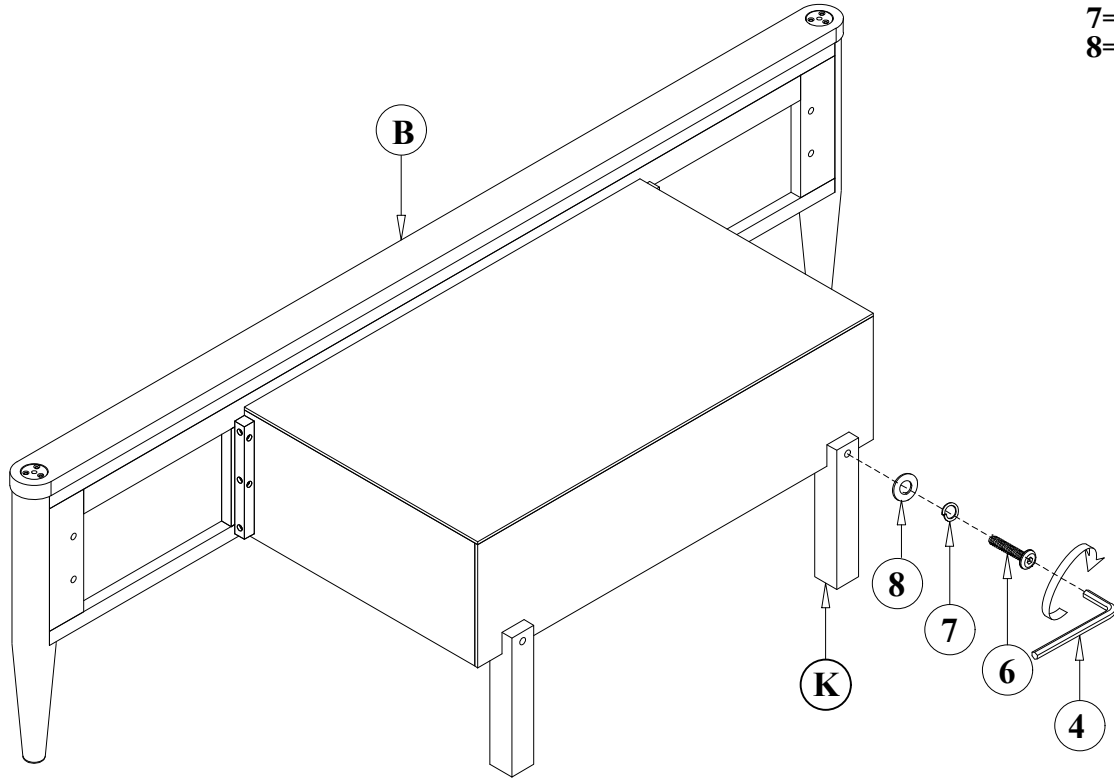

AUSTEN QN STRECHERS CANOPY BED

ITEM NO: B2101-137/B2101-139/B2101-190/B2101-140

1

PART	SKU#	IMAGE	DESCRIPTION	QTY
(A)	318039		Head Board	1
(B)	318041		Storage Foot Board	1
(C)	318056		Storage Side Rail	2
(D)	318041		Slat	1 set
(E)	318041		Middle Support Bar	1
(F)	318041		Support With Leveler	4
(G)	318039/318041		Head Board/Foot Board Posts canopy	4
(H)	318041		Foot Board Posts canopy	2
(I)	318042		Head Board/Foot Board canopy	2
(J)	318042		Lift/Right canopy rail	2
(K)	318041/318056		Foot Board, Side Rail back leg	6

THE HARDWARE IS LOCATED IN THE PACKING ITEM

MUST: TIGHTEN SCREWS PERIODIACLLY. WITH USE SCREW MAY ENCOME LOOSE CHECK TIGHTNESS OF ALL SCREWS EVERY 6-8 WEEKS.

CLEANING INSTRUCTIONS:

After assembly, clean and polish the completed parts if necessary with soft cloth and industrial recognized furniture polish.

STEP 1

6=2pcs
7=2pcs
8=2pcs

STEP 2

6=4pcs
7=4pcs
8=4pcs

STEP 3

STEP 4

STEP 5

5=6pcs