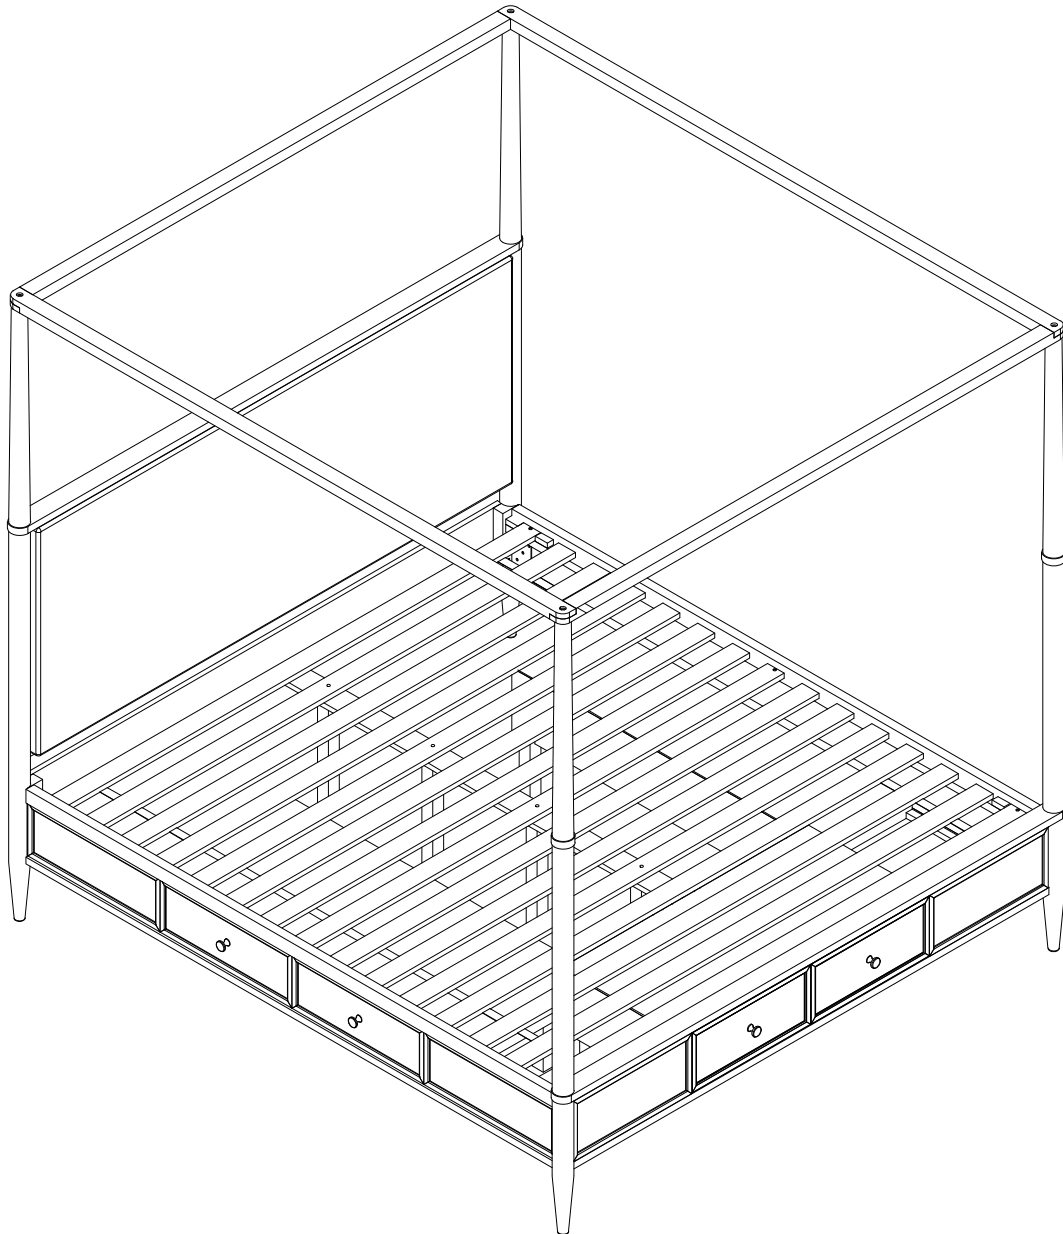

LIVING SPACES

ASSEMBLY INSTRUCTIONS

AUSTEN QN UPH HEADBOARD/POSTS CANOPY BED

AUSTEN QN STORAGE FOOTBOARD/SLATS/POSTS CANOPY BED

SKU:318039/318041/318056/318042

AUSTEN QN/EK SINGLE STORAGE SIDE RAIL PANEL/CANOPY BED

AUSTEN QN STRECHERS CANOPY BED

ITEM NO: B2101-137/B2101-139/B2101-190/B2101-140

1

PART	SKU#	IMAGE	DESCRIPTION	QTY
(A)	318039		Head Board	1
(B)	318041		Storage Foot Board	1
(C)	318056		Storage Side Rail	2
(D)	318041		Slat	1 set
(E)	318041		Middle Support Bar	1
(F)	318041		Support With Leveler	4
(G)	318039/318041		Head Board/Foot Board Posts canopy	4
(H)	318041		Foot Board Posts canopy	2
(I)	318042		Head Board/Foot Board canopy	2
(J)	318042		Lift/Right canopy rail	2
(K)	318041/318056		Foot Board, Side Rail back leg	6

Hardware List

PART	SKU#	IMAGE	DESCRIPTION	QTY
(1)	318056		Bolts 5/16" *25mm	8
(2)	318056/318042		Spring Washer 5/16" Dia	12
(3)	318056/318042		Flat Washer 5/16" * Dia	12
(4)	318041/318056/318042		Allen key	3
(5)	318041		Screw #8* 30mm	6
(6)	318041/318056		Bolts 1/4" *38mm	6
(7)	318041/318056		Spring Washer 1/4"*11mm	6
(8)	318041/318056		Flat Washer 1/4" *19mm	6
(9)	318042		Bolts 5/16" *60mm	4