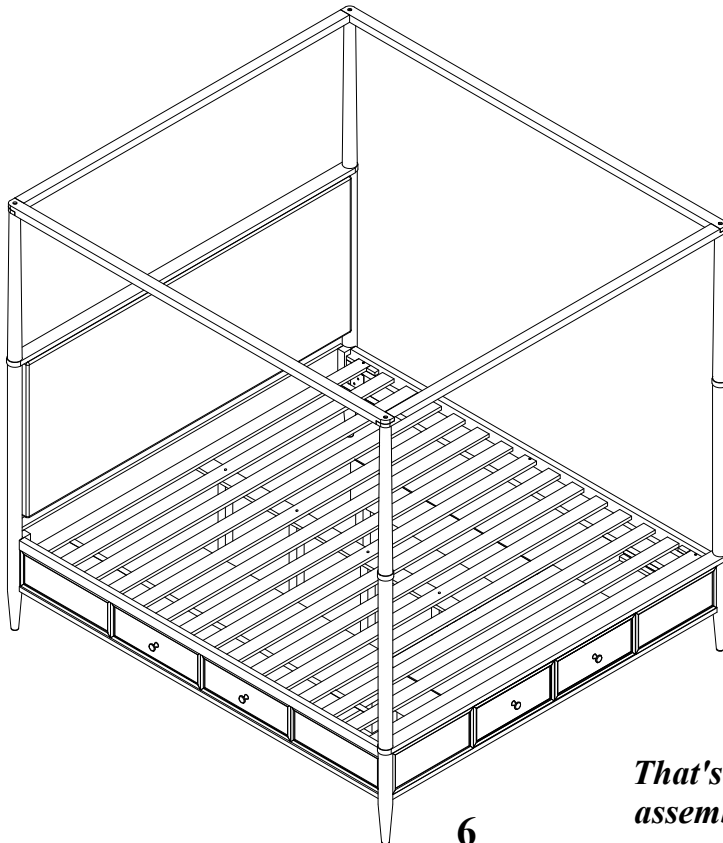

6

That's it ! You've finished assembling your item. Thank you!