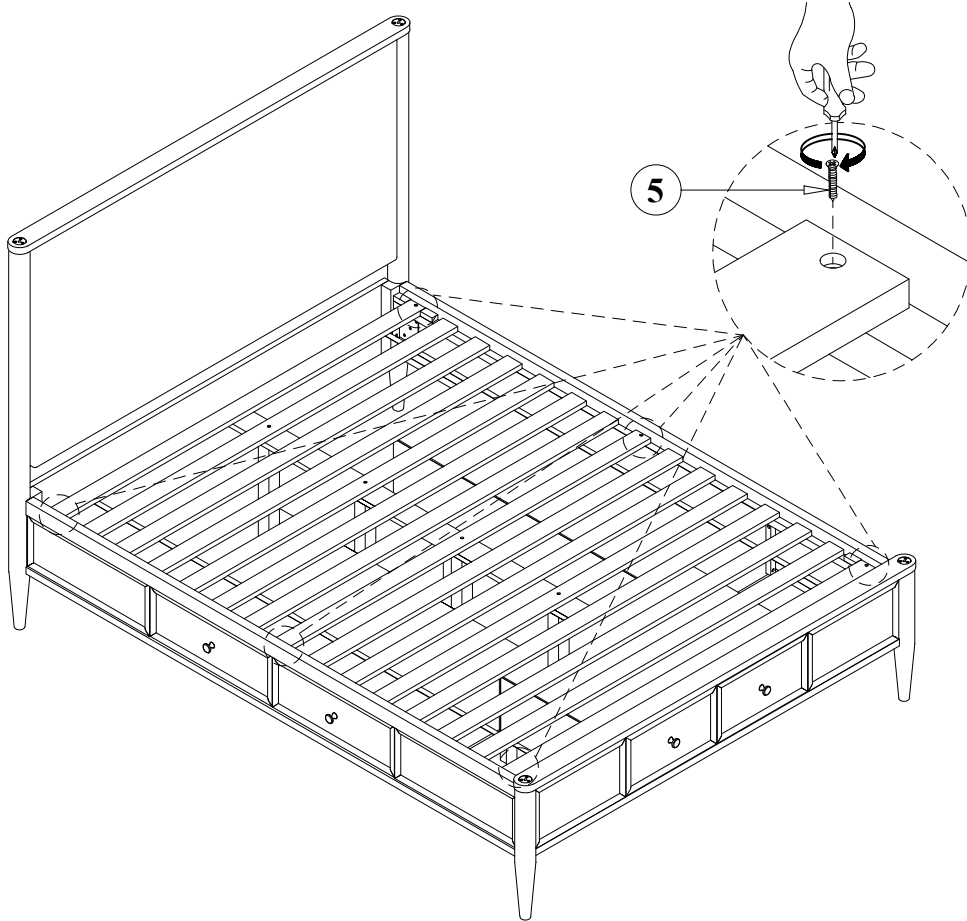

AUSTEN QN STRECHERS CANOPY BED

ITEM NO: B2101-137/B2101-139/B2101-190/B2101-140

1

PART	SKU#	IMAGE	DESCRIPTION	QTY
(A)	318039		Head Board	1
(B)	318041		Storage Foot Board	1
(C)	318056		Storage Side Rail	2
(D)	318041		Slat	1 set
(E)	318041		Middle Support Bar	1
(F)	318041		Support With Leveler	4
(G)	318039/318041		Head Board/Foot Board Posts canopy	4
(H)	318041		Foot Board Posts canopy	2
(I)	318042		Head Board/Foot Board canopy	2
(J)	318042		Lift/Right canopy rail	2
(K)	318041/318056		Foot Board, Side Rail back leg	6

STEP 1

6=2pcs
7=2pcs
8=2pcs

STEP 2

6=4pcs
7=4pcs
8=4pcs

STEP 3

STEP 4

STEP 5

5=6pcs