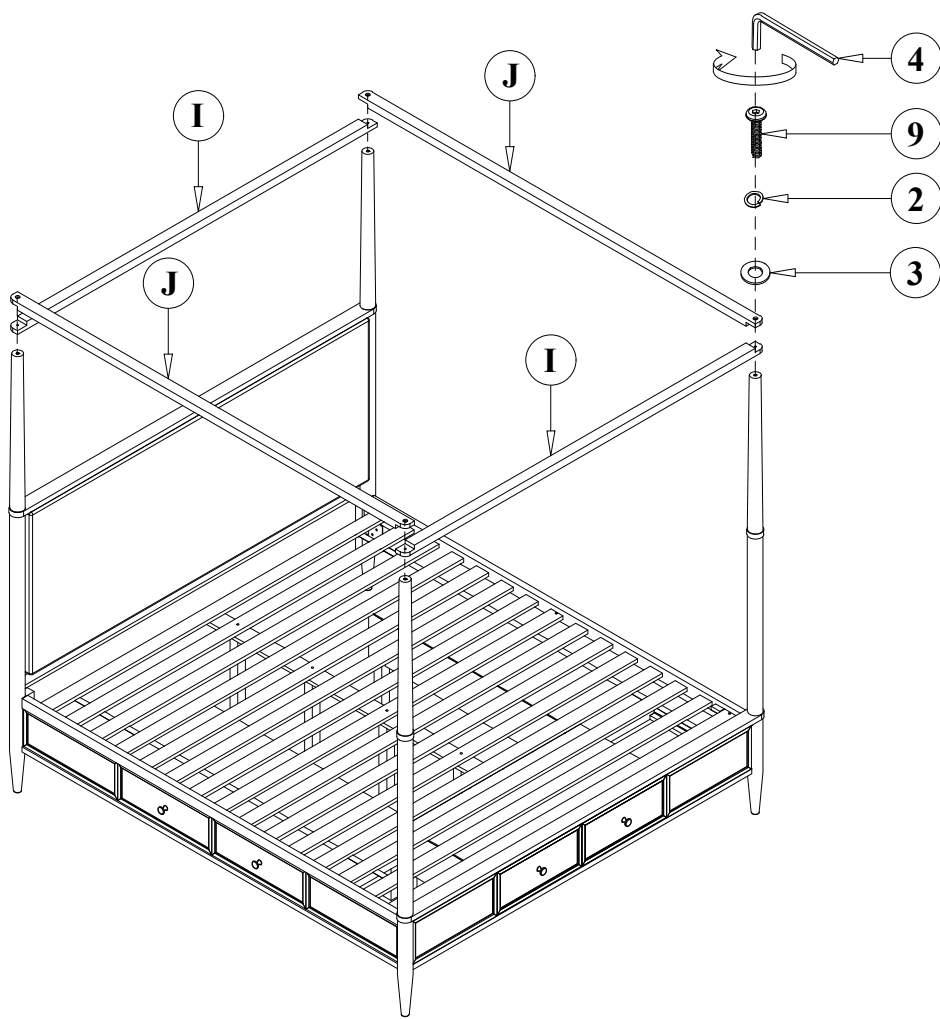

STEP 7

9=4pcs
2=4pcs
3=4pcs