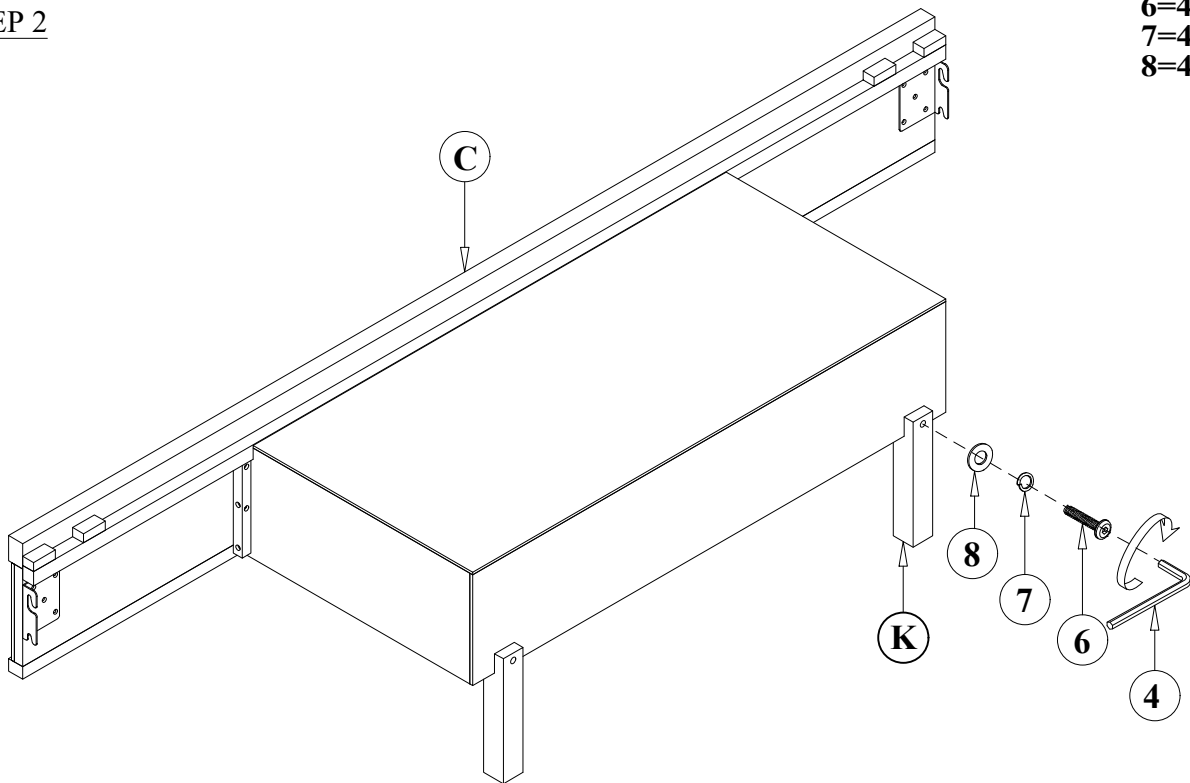

AUSTEN QN STRECHERS CANOPY BED

ITEM NO: B2101-137/B2101-139/B2101-190/B2101-140

1

PART	SKU#	IMAGE	DESCRIPTION	QTY
(A)	318039		Head Board	1
(B)	318041		Storage Foot Board	1
(C)	318056		Storage Side Rail	2
(D)	318041		Slat	1 set
(E)	318041		Middle Support Bar	1
(F)	318041		Support With Leveler	4
(G)	318039/318041		Head Board/Foot Board Posts canopy	4
(H)	318041		Foot Board Posts canopy	2
(I)	318042		Head Board/Foot Board canopy	2
(J)	318042		Lift/Right canopy rail	2
(K)	318041/318056		Foot Board, Side Rail back leg	6

Hardware List

PART	SKU#	IMAGE	DESCRIPTION	QTY
(1)	318056		Bolts 5/16" *25mm	8
(2)	318056/318042		Spring Washer 5/16" Dia	12
(3)	318056/318042		Flat Washer 5/16" * Dia	12
(4)	318041/318056/318042		Allen key	3
(5)	318041		Screw #8* 30mm	6
(6)	318041/318056		Bolts 1/4" *38mm	6
(7)	318041/318056		Spring Washer 1/4"*11mm	6
(8)	318041/318056		Flat Washer 1/4" *19mm	6
(9)	318042		Bolts 5/16" *60mm	4

THE HARDWARE IS LOCATED IN THE PACKING ITEM

MUST: TIGHTEN SCREWS PERIODIACLLY. WITH USE SCREW MAY ENCOME LOOSE CHECK TIGHTNESS OF ALL SCREWS EVERY 6-8 WEEKS.

CLEANING INSTRUCTIONS:

After assembly, clean and polish the completed parts if necessary with soft cloth and industrial recognized furniture polish.

STEP 1

6=2pcs
7=2pcs
8=2pcs

STEP 2

6=4pcs
7=4pcs
8=4pcs

STEP 3

STEP 4

STEP 5

5=6pcs