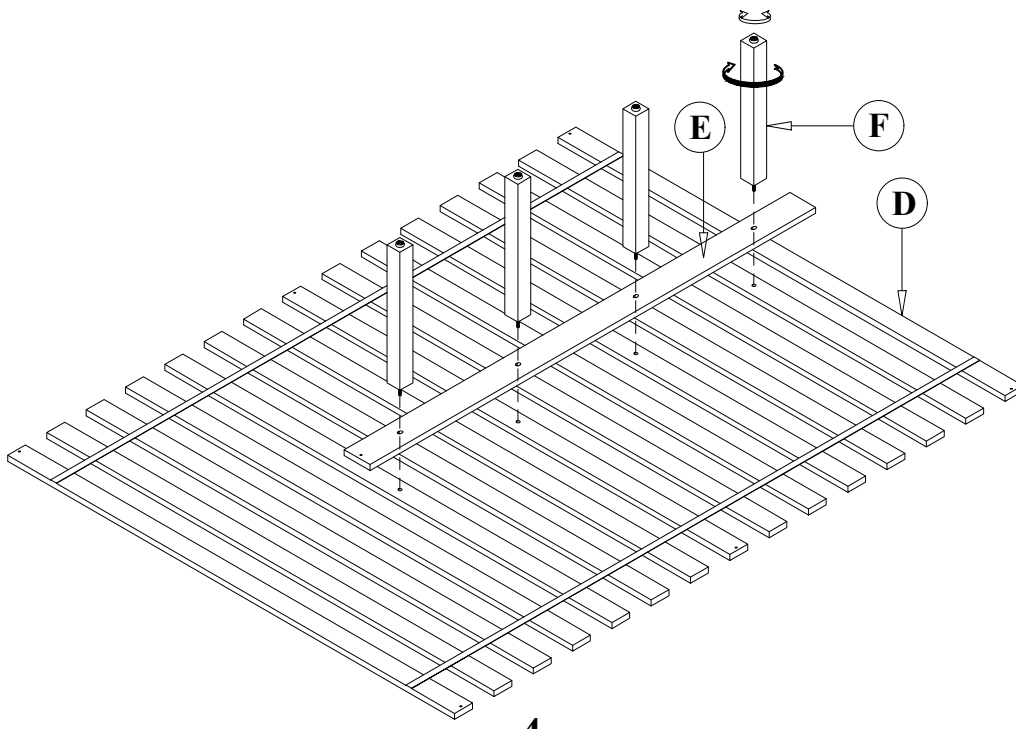

AUSTEN QN STRECHERS CANOPY BED

ITEM NO: B2101-137/B2101-139/B2101-190/B2101-140

1

PART	SKU#	IMAGE	DESCRIPTION	QTY
(A)	318039		Head Board	1
(B)	318041		Storage Foot Board	1
(C)	318056		Storage Side Rail	2
(D)	318041		Slat	1 set
(E)	318041		Middle Support Bar	1
(F)	318041		Support With Leveler	4
(G)	318039/318041		Head Board/Foot Board Posts canopy	4
(H)	318041		Foot Board Posts canopy	2
(I)	318042		Head Board/Foot Board canopy	2
(J)	318042		Lift/Right canopy rail	2
(K)	318041/318056		Foot Board, Side Rail back leg	6

STEP 1

6=2pcs
7=2pcs
8=2pcs

STEP 2

6=4pcs
7=4pcs
8=4pcs

STEP 3

STEP 4

STEP 5

5=6pcs