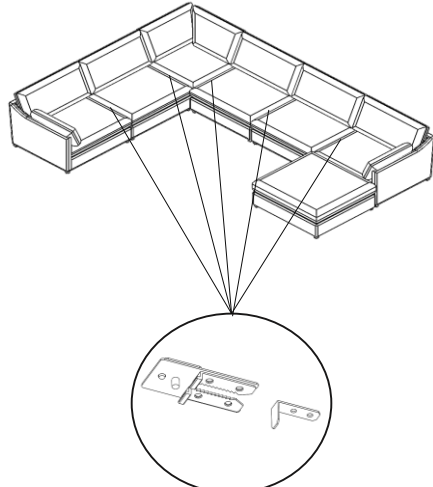

Vendor Information
 Vendor Name: LSMX1
 Vendor Code: V-005852

Living Space Information
 LS SKU: 316632
 LS product Name: KIT-ALANA LINEN 6 PIECE MODULAR SECTIONAL W/ OTTOMAN
 Vendor Model #: 1482-6PCSECLAFCHARMLCHCORURAFCHOTTO-AL-PUM
 Vendor Collection: ALANA

1	LAF CHAIR ALANA		X1
2	ARMELSS CHAIR ALANA		X3
3	CORNER ALANA		X1
4	RAF CHAIR ALANA		X1
5	OTTOMAN ALANA		X1

JOIN SECTIONAL

KIT-ALANA LINEN 6 PIECE MODULAR SECTIONAL W/ OTTOMAN

- LAF CHAIR ALANA ALLIGATOR CLIP
- ARMLESS CHAIR ALLIGATOR CLIPS (3 SET)
- CORNER ALANA (1 SET)
- RAF CHAIR ALANA PEG CLIP

KIT-ALANA LINEN 6 PIECE MODULAR SECTIONAL W/ OTTOMAN