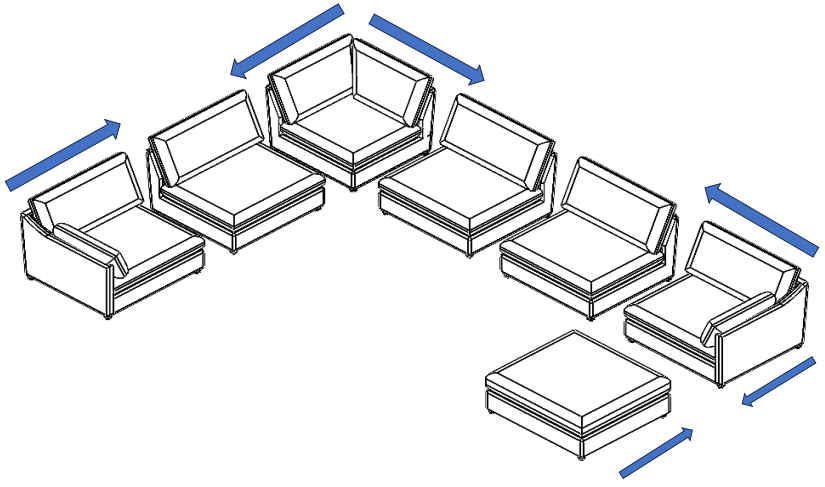

Vendor Information
 Vendor Name: LSMX1
 Vendor Code: V-005852

Living Space Information
 LS SKU: 316632
 LS product Name: KIT-ALANA LINEN 6 PIECE MODULAR SECTIONAL W/ OTTOMAN
 Vendor Model #: 1482-6PCSECLAFCHARMLCHCORURAFCHOTTO-AL-PUM
 Vendor Collection: ALANA

1	LAF CHAIR ALANA		X1
2	ARMELSS CHAIR ALANA		X3
3	CORNER ALANA		X1
4	RAF CHAIR ALANA		X1
5	OTTOMAN ALANA		X1

JOIN SECTIONAL

KIT-ALANA LINEN 6 PIECE MODULAR SECTIONAL W/ OTTOMAN

- LAF CHAIR ALANA ALLIGATOR CLIP
- ARMLESS CHAIR ALLIGATOR CLIPS (3 SET)
- CORNER ALANA (1 SET)
- RAF CHAIR ALANA PEG CLIP

KIT-ALANA LINEN 6 PIECE MODULAR SECTIONAL W/ OTTOMAN