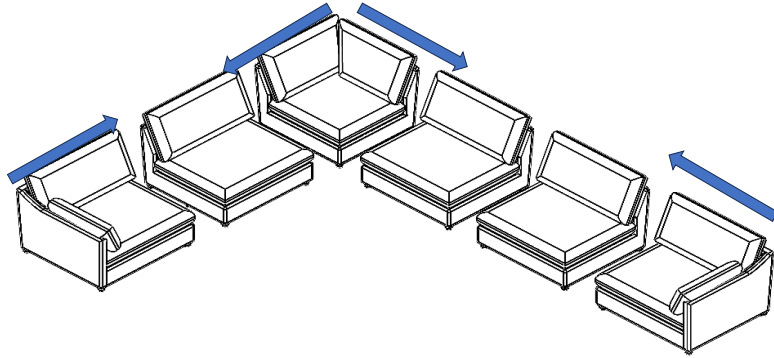

LIVING SPACES

Vendor Information

Vendor Name: LSMX1  
Vendor Code: V-005852

Living Space Information

LS SKU: 316631  
LS product Name: KIT-ALANA LINEN 6 PIECE MODULAR SECTIONAL  
Vendor Model #: 1481-6PCSECLAFCHARMLCHCORURAFCH-AL-PUM  
Vendor Collection: ALANA

LIVING SPACES

1	LAF CHAIR ALANA	 X1
2	ARMELSS CHAIR ALANA	 X3
3	CORNER ALANA	 X1
4	RAF CHAIR ALANA	 X1

JOIN SECTIONAL

KIT-ALANA LINEN 6 PIECE MODULAR SECTIONAL

LAF CHAIR ALANA ALLIGATOR CLIP  
ARMLESS CHAIR ALLIGATOR CLIPS (3 SET)  
CORNER ALANA (1 SET)  
RAF CHAIR ALANA PEG CLIP

KIT-ALANA LINEN 6 PIECE MODULAR SECTIONAL