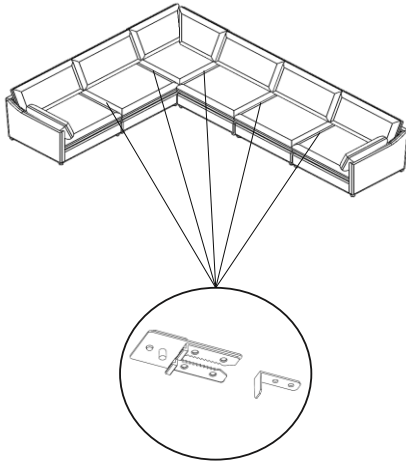

LIVING SPACES

Vendor Information

Vendor Name: LSMX1  
Vendor Code: V-005852

Living Space Information

LS SKU: 316631  
LS product Name: KIT-ALANA LINEN 6 PIECE MODULAR SECTIONAL  
Vendor Model #: 1481-6PCSECLAFCHARMLCHCORURAFCH-AL-PUM  
Vendor Collection: ALANA

LIVING SPACES

1	LAF CHAIR ALANA	 X1
2	ARMELSS CHAIR ALANA	 X3
3	CORNER ALANA	 X1
4	RAF CHAIR ALANA	 X1

JOIN SECTIONAL

KIT-ALANA LINEN 6 PIECE MODULAR SECTIONAL

LAF CHAIR ALANA ALLIGATOR CLIP  
ARMLESS CHAIR ALLIGATOR CLIPS (3 SET)  
CORNER ALANA (1 SET)  
RAF CHAIR ALANA PEG CLIP

KIT-ALANA LINEN 6 PIECE MODULAR SECTIONAL