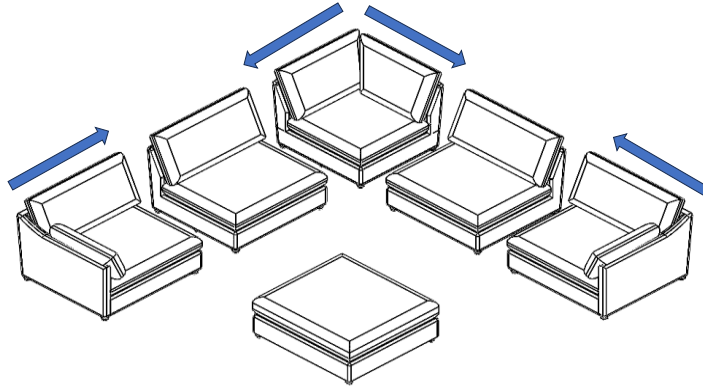

LIVING SPACES

Vendor Information

Vendor Name: LSMX1
Vendor Code: V-005852

Living Space Information

LS SKU: 316630
LS product Name: KIT-ALANA LINEN 5 PIECE MODULAR SECTIONAL W/
OTTOMAN
Vendor Model #: 1480-5PCSECLAFCHARMLCHCORURAFCHOTTO-AL-PUM
Vendor Collection: ALANA

LIVING SPACES

1	LAF CHAIR ALANA	 X1
2	ARMELSS CHAIR ALANA	 X2
3	CORNER ALANA	 X1
4	RAF CHAIR ALANA	 X1
5	OTTOMAN ALANA	 X1

JOIN SECTIONAL

KIT-ALANA LINEN 5 PIECE MODULAR SECTIONAL W/ OTTOMAN

KIT-ALANA LINEN 5 PIECE MODULAR SECTIONAL W/ OTTOMAN

- LAF CHAIR ALANA ALLIGATOR CLIP
- ARMLESS CHAIR ALLIGATOR CLIPS (2 SET)
- CORNER ALANA (1 SET)
- RAF CHAIR ALANA PEG CLIP