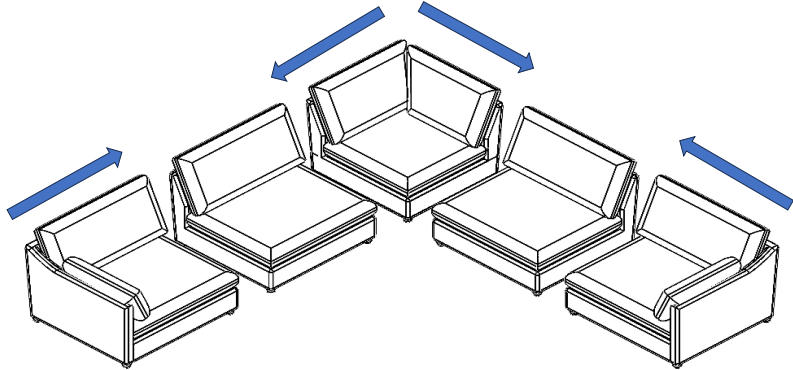

LIVING SPACES

Vendor Information

Vendor Name: LSMX1
Vendor Code: V-005852

Living Space Information

LS SKU: 316629
LS product Name: KIT-ALANA LINEN 5 PIECE MODULAR SEC
Vendor Model #: 1479-5PCSECLAFCHARMLCHCORURAFCH-AL-PUM
Vendor Collection: ALANA

LIVING SPACES

1	LAF CHAIR ALANA		X1
2	ARMELSS CHAIR ALANA		X2
3	CORNER ALANA		X1
4	RAF CHAIR ALANA		X1

JOIN SECTIONAL

KIT-ALANA LINEN 5 PIECE MODULAR SECTIONAL

LAF CHAIR ALANA ALLIGATOR CLIP
ARMLESS CHAIR ALLIGATOR CLIPS (2 SET)
CORNER ALANA (1 SET)
RAF CHAIR ALANA PEG CLIP

KIT-ALANA LINEN 5 PIECE MODULAR SECTIONAL