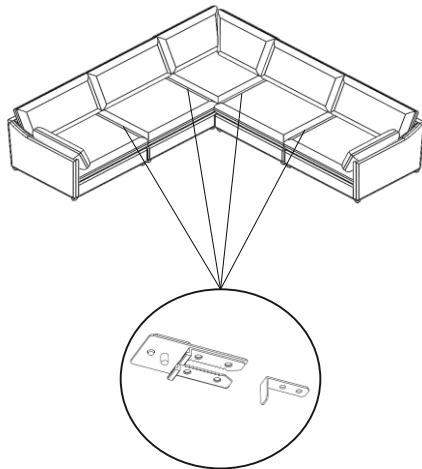

LIVING SPACES

Vendor Information

Vendor Name: LSMX1
Vendor Code: V-005852

Living Space Information

LS SKU: 316629
LS product Name: KIT-ALANA LINEN 5 PIECE MODULAR SEC
Vendor Model #: 1479-5PCSECLAFCHARMLCHCORURAFCH-AL-PUM
Vendor Collection: ALANA

LIVING SPACES

1	LAF CHAIR ALANA		X1
2	ARMELSS CHAIR ALANA		X2
3	CORNER ALANA		X1
4	RAF CHAIR ALANA		X1

JOIN SECTIONAL

KIT-ALANA LINEN 5 PIECE MODULAR SECTIONAL

LAF CHAIR ALANA ALLIGATOR CLIP
ARMLESS CHAIR ALLIGATOR CLIPS (2 SET)
CORNER ALANA (1 SET)
RAF CHAIR ALANA PEG CLIP

KIT-ALANA LINEN 5 PIECE MODULAR SECTIONAL