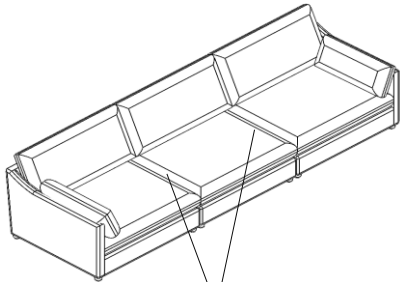

LIVING SPACES

Vendor Information

Vendor Name: LSMX1  
Vendor Code: V-005852

Living Space Information

LS SKU: 316627  
LS product Name: KIT-ALANA LINEN 3 PIECE SOFA  
Vendor Model #: 1477-3PCSECLAFCHARMLCHRAFCH-AL-PUM  
Vendor Collection: ALANA

LIVING SPACES

1	LAF CHAIR ALANA	 X1
2	ARMELSS CHAIR ALANA	 X1
3	RAF CHAIR ALANA	 X1

KIT-ALANA LINEN 3 PIECE SOFA

LAF CHAIR ALANA ALLIGATOR CLIP  
ARMLESS CHAIR ALLIGATOR CLIPS (1 SET)  
RAF CHAIR ALANA PEG CLIP

JOIN SECTIONAL

KIT-ALANA LINEN 3 PIECE SOFA