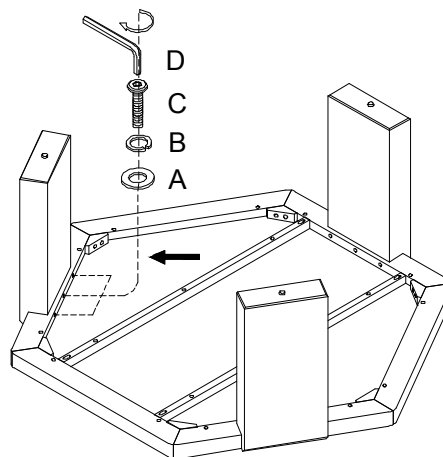

NATE+ JEREMIAH

FOR LIVING ROOMS

A	PT5614-48-HD-A	 Ø1/4"x16x2mm	X9
B	PT5614-48-HD-B	 Ø1/4"x10x2mm	X9
C	PT5614-48-HD-C	 Ø1/4"x3-1/4"L	X9
D	PT5614-48-HD-D	 4mm	X1
1	PT5614-48TP	 X1	X1
2	PT5614-48TL	 X3	X3

VOYAGE

313473/T5614-48
Hexagonal Marble Coffee Table BNJ

①

②

③

WARNING:
USE ONLY THE HAND
TOOLS PROVIDED