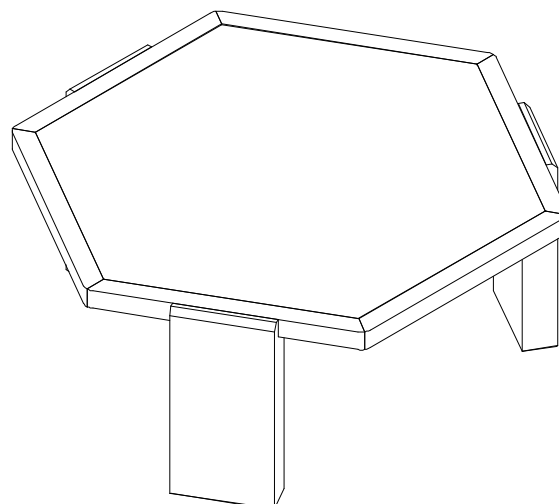

NATE+ JEREMIAH

FOR LIVING ROOMS

A	PT5614-48-HD-A	 Ø1/4"x16x2mm	X9
B	PT5614-48-HD-B	 Ø1/4"x10x2mm	X9
C	PT5614-48-HD-C	 Ø1/4"x3-1/4"L	X9
D	PT5614-48-HD-D	 4mm	X1
1	PT5614-48TP	 X1	X1
2	PT5614-48TL	 X3	X3

VOYAGE

313473/T5614-48
Hexagonal Marble Coffee Table BNJ

①

②

③

WARNING:
USE ONLY THE HAND
TOOLS PROVIDED