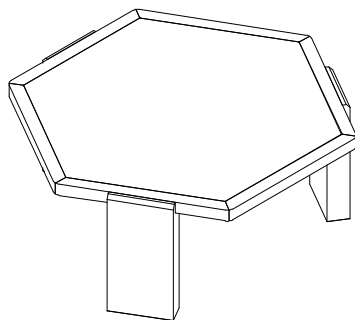

NATE+ JEREMIAH

FOR LIVING ROOMS

A	PT5614-48-HD-A	 Ø1/4"x16x2mm	X9
B	PT5614-48-HD-B	 Ø1/4"x10x2mm	X9
C	PT5614-48-HD-C	 Ø1/4"x3-1/4"L	X9
D	PT5614-48-HD-D	 4mm	X1
1	PT5614-48TP	 X1	X1
2	PT5614-48TL	 X3	X3

VOYAGE

313473/T5614-48
Hexagonal Marble Coffee Table BNJ

①

②

③

WARNING:
USE ONLY THE HAND
TOOLS PROVIDED