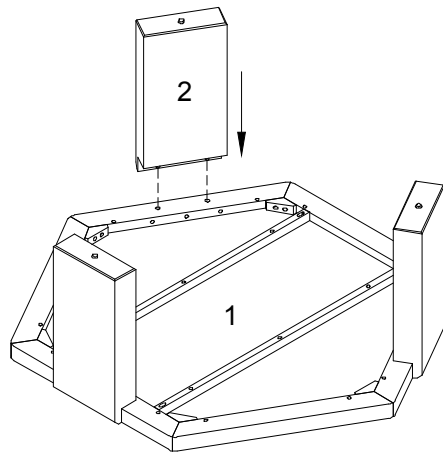

NATE+ JEREMIAH

FOR LIVING ROOMS

A	PT5614-48-HD-A	 Ø1/4"x16x2mm	X9
B	PT5614-48-HD-B	 Ø1/4"x10x2mm	X9
C	PT5614-48-HD-C	 Ø1/4"x3-1/4"L	X9
D	PT5614-48-HD-D	 4mm	X1
1	PT5614-48TP	 X1	X1
2	PT5614-48TL	 X3	X3

VOYAGE

313473/T5614-48
Hexagonal Marble Coffee Table BNJ

①

②

③

WARNING:
USE ONLY THE HAND
TOOLS PROVIDED