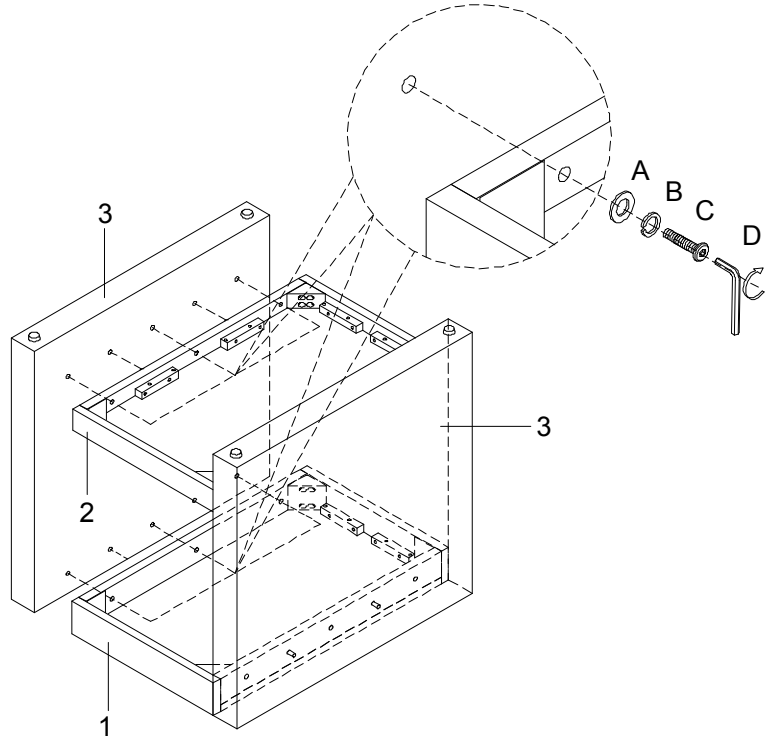

NATE+ JEREMIAH

FOR LIVING ROOMS

A	PT5614-02-HD-A	 Ø1/4"x16x2mm	X12
B	PT5614-0-2HD-B	 Ø1/4"x10x2mm	X12
C	PT5614-02-HD-C	 Ø1/4"x1-1/2"L	X12
D	PT5614-02-HD-D	 4mm	X1
1	PT5614-02TT		X1
2	PT5614-02TB		X1
3	PT5614-02TL		X2

VOYAGE

①

②

313471/T5614-02 End Table BNJ