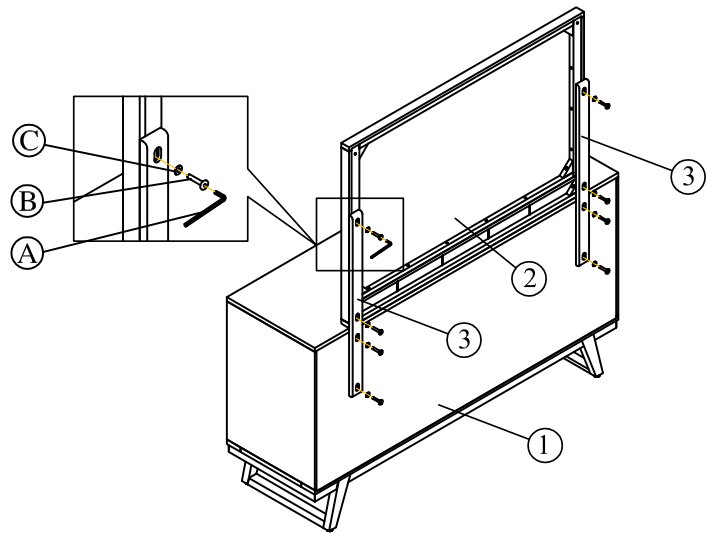

ASSEMBLY INSTRUCTION

CAUTION: PLEASE READ ALL INSTRUCTIONS BEFORE STARTING THE ASSEMBLY OF THIS PRODUCT. THESE PIECES ARE HEAVY. IN ORDER TO PREVENT PERSONAL INJURY AND ENSURE THAT THIS PRODUCT IS NOT DAMAGED DURING THE ASSEMBLY PROCESS, IT IS STRONGLY RECOMMENDED THAT YOU ENLIST THE ASSISTANCE OF ONE OR MORE PEOPLE.

ATTENTION: VEUILLEZ LIRE TOUTES LES INSTRUCTIONS AVANT DE COMMENCER L'ASSEMBLAGE DE CE PRODUIT. LES PIÉCES SONT LOURDES. POUR ÉVITER TOUTE BLESSURE ET POUR VOUS ASSURER QUE LE PRODUIT N'EST PAS ENDOMMAGÉ PENDANT L'ASSEMBLAGE, NOUS VOUS RECOMMANDONS DE FAIRE APPEL À UNE OU PLUSIEURS AUTRES PERSONNES.

CUIDADO: FAVOR DE LEER TODAS LAS INSTRUCCIONES ANTES DE ENSAMBLAR SU PRODUCTO. ESTAS PIEZAS SON PESADAS. PARA PREVENIR HERIDAS PERSONALES Y ASEGURAR QUE SU PRODUCTO NO SEA DAÑADO MIENTRAS ES ENSAMBLADO, SE RECOMIENDA LA ASISTENCIA DE UNA O MÁS PERSONAS.

LIST OF PARTS AND HARDWARE

No.	Description	Q'ty
1	Dresser	1
2	Mirror	1
3	Bar	2

LIST OF PARTS AND HARDWARE

No.	Description	Q'ty
A	Allen Key 4mm	1
B	Bolt M6x30mm	8
C	Washer Ø6x14mm	8