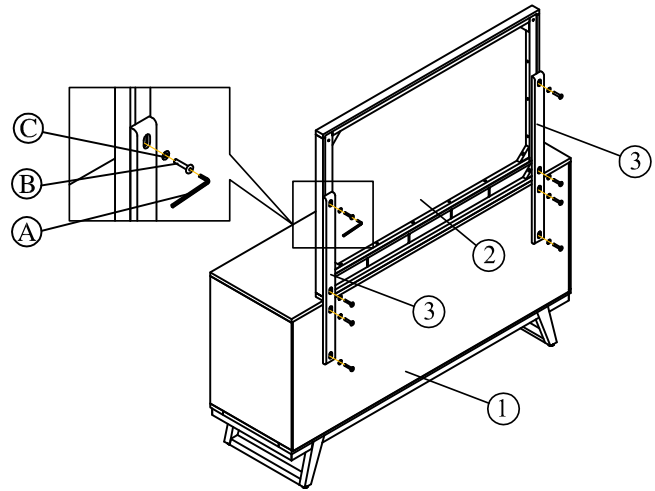

# ASSEMBLY INSTRUCTION

JOREN DRESSER AND MIRROR

LS KIT SKU# 281468 (281442, 281443)

**CAUTION:** PLEASE READ ALL INSTRUCTIONS BEFORE STARTING THE ASSEMBLY OF THIS PRODUCT. THESE PIECES ARE HEAVY. IN ORDER TO PREVENT PERSONAL INJURY AND ENSURE THAT THIS PRODUCT IS NOT DAMAGED DURING THE ATTENTION: ASSEMBLY PROCESS, IT IS STRONGLY RECOMMENDED THAT YOU ENLIST THE ASSISTANCE OF ONE OR MORE PEOPLE.

LIST OF PARTS AND HARDWARE			
No.	Description		Q'ty
1		Dresser	1
2		Mirror	1
3		Bar	2

LIST OF PARTS AND HARDWARE			
No.	Description		Q'ty
A		Allen Key 4mm	1
B		Bolt M6x30mm	8
C		Washer Ø6x14mm	8

## LIST OF PARTS AND HARDWARE

No.	Description	Q'ty
A	 Allen Key 4mm	1
B	 Bolt M6x30mm	8
C	 Washer Ø6x14mm	8