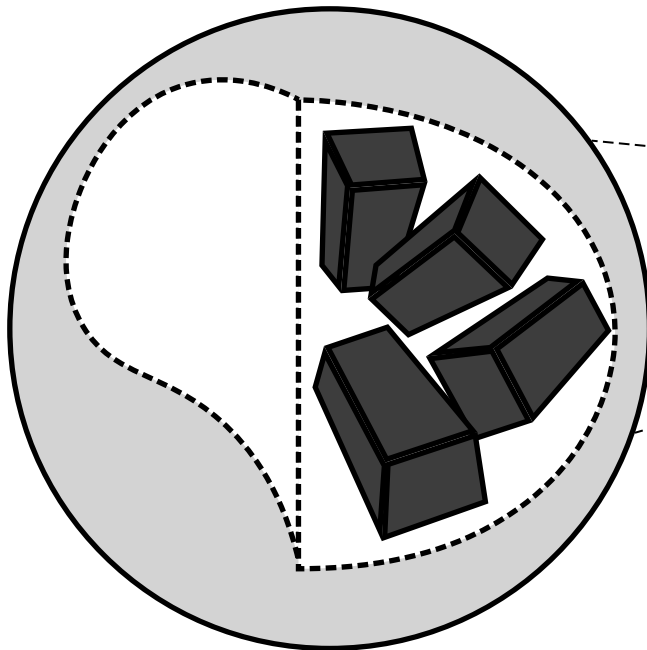

**PARTS LIST**

No.	DESCRIPTION	IMAGE	Q'TY
A	BACK CUSHION		2
B	LOVESEAT SEAT		1
C	WASHER		4
D	PLASTIC LEG		4

**NOTE:** PO # is located underneath/ at the back side of each item. Please be prepared to provide this # should any claim be necessary.

**CAUTION:** Item is heavy. Assembly should be performed by two people.

**1**

**2**

**3**

**4**

# How to Find Your Furniture Legs *Cómo encontrar las patas de su mueble*

Gently lay sofa/love seat on it's back  
*Coloque suavemente el sofá o el sofá de dos plazas sobre su respaldo*

Locate the compartment underneath sofa/love seat  
*Encuentre el compartimento debajo del sofá*