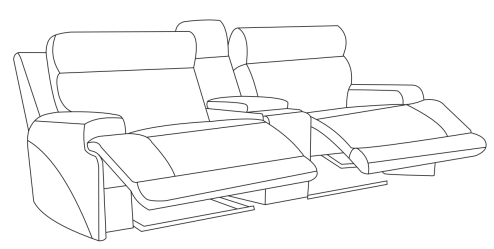

A	KM.505HLM-1.5(LA)ZHLE	
B	KM.505HLM-WSTA	
C	KM.505HLM-1.5(RA)ZHLE	

269750  
 Vance Zero Gravity Grey 97" 3 Piece Power  
 Reclining Console Loveseat With Power  
 Headrest

1

2

3

4

5

6

7

**LIVING SPACES**

Living Spaces Information	
LS SKU:	269750
LS Product Name:	Vance Zero Gravity Grey 97" 3 Piece Power Reclining Console Loveseat With Power Headrest
Vendor Model #:	KM.505HLM-SECTIONAL
Vendor Collection:	Power Sectional

CODE	PART #	DESCRIPTION	PIC	QUANTITY	NOTES
A	power cord in US standard	POWER LAF CHAIR WITH POWER CORD		1	1 cord x 81" / 6.75 feet
B		CONSOLE WITH ONE PLUG FOR USB, DENCE AND ONE PLUG FOR WIRELESS CHARGER		1	1 cord x 82.25 " /7 feet – for USB 1 cord x 47 " – for wireless charger
C	power cord in US standard	POWER ARMLESS CHAIR WITH POWER CORD		1	1 cord x 81" / 6.75 feet