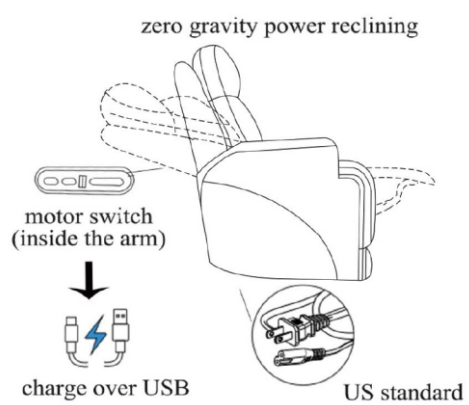

A	KM.505HLM-1.5(LA)ZHLE	
B	KM.505HLM-WSTA	
C	KM.505HLM-1.5(RA)ZHLE	

269750  
 Vance Zero Gravity Grey 97" 3 Piece Power  
 Reclining Console Loveseat With Power  
 Headrest

1

2

3

4

5

6

7

**LIVING SPACES**

Living Spaces Information	
LS SKU:	269750
LS Product Name:	Vance Zero Gravity Grey 97" 3 Piece Power Reclining Console Loveseat With Power Headrest
Vendor Model #:	KM.505HLM-SECTIONAL
Vendor Collection:	Power Sectional

CODE	PART #	DESCRIPTION	PIC	QUANTITY	NOTES
A	power cord in US standard	POWER LAF CHAIR WITH POWER CORD		1	1 cord x 81" / 6.75 feet
B		CONSOLE WITH ONE PLUG FOR USB, DENCE AND ONE PLUG FOR WIRELESS CHARGER		1	1 cord x 82.25 " /7 feet – for USB 1 cord x 47 " – for wireless charger
C	power cord in US standard	POWER ARMLESS CHAIR WITH POWER CORD		1	1 cord x 81" / 6.75 feet