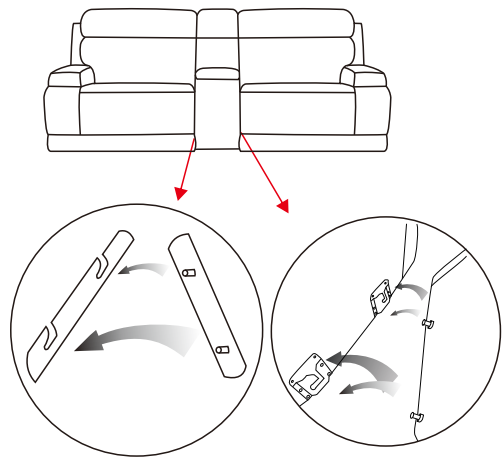

A	KM.505HLM-1.5(LA)ZHLE	
B	KM.505HLM-WSTA	
C	KM.505HLM-1.5(RA)ZHLE	

269750  
 Vance Zero Gravity Grey 97" 3 Piece Power  
 Reclining Console Loveseat With Power  
 Headrest

1

2

3

4

5

6

7

**LIVING SPACES**

Living Spaces Information	
LS SKU:	269750
LS Product Name:	Vance Zero Gravity Grey 97" 3 Piece Power Reclining Console Loveseat With Power Headrest
Vendor Model #:	KM.505HLM-SECTIONAL
Vendor Collection:	Power Sectional

CODE	PART #	DESCRIPTION	PIC	QUANTITY	NOTES
A	power cord in US standard	POWER LAF CHAIR WITH POWER CORD		1	1 cord x 81" / 6.75 feet
B		CONSOLE WITH ONE PLUG FOR USB, DENCE AND ONE PLUG FOR WIRELESS CHARGER		1	1 cord x 82.25 " /7 feet – for USB 1 cord x 47 " – for wireless charger
C	power cord in US standard	POWER ARMLESS CHAIR WITH POWER CORD		1	1 cord x 81" / 6.75 feet