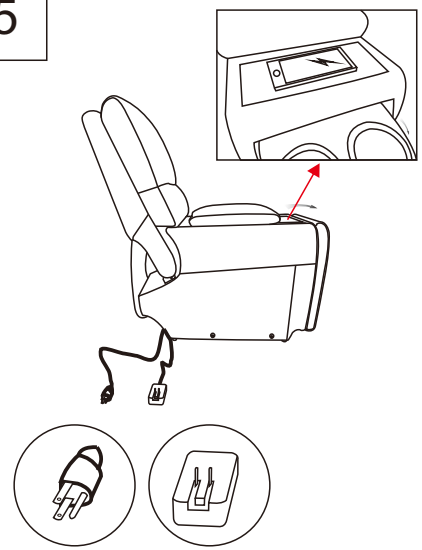

A	KM.505HLM-1.5(LA)ZHLE	
B	KM.505HLM-WSTA	
C	KM.505HLM-1.5(RA)ZHLE	

269750  
 Vance Zero Gravity Grey 97" 3 Piece Power  
 Reclining Console Loveseat With Power  
 Headrest

1

2

3

4

5

6

7

**LIVING SPACES**

Living Spaces Information	
LS SKU:	269750
LS Product Name:	Vance Zero Gravity Grey 97" 3 Piece Power Reclining Console Loveseat With Power Headrest
Vendor Model #:	KM.505HLM-SECTIONAL
Vendor Collection:	Power Sectional

CODE	PART #	DESCRIPTION	PIC	QUANTITY	NOTES
A	power cord in US standard	POWER LAF CHAIR WITH POWER CORD		1	1 cord x 81" / 6.75 feet
B		CONSOLE WITH ONE PLUG FOR USB, DENCE AND ONE PLUG FOR WIRELESS CHARGER		1	1 cord x 82.25 " /7 feet – for USB 1 cord x 47 " – for wireless charger
C	power cord in US standard	POWER ARMLESS CHAIR WITH POWER CORD		1	1 cord x 81" / 6.75 feet