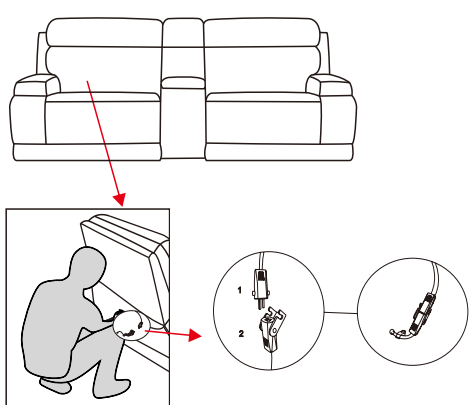

A	KM.505HLM-1.5(LA)ZHLE	
B	KM.505HLM-WSTA	
C	KM.505HLM-1.5(RA)ZHLE	

269750  
 Vance Zero Gravity Grey 97" 3 Piece Power  
 Reclining Console Loveseat With Power  
 Headrest

1

2

3

4

5

6

7

**LIVING SPACES**

Living Spaces Information	
LS SKU:	269750
LS Product Name:	Vance Zero Gravity Grey 97" 3 Piece Power Reclining Console Loveseat With Power Headrest
Vendor Model #:	KM.505HLM-SECTIONAL
Vendor Collection:	Power Sectional

CODE	PART #	DESCRIPTION	PIC	QUANTITY	NOTES
A	power cord in US standard	POWER LAF CHAIR WITH POWER CORD		1	1 cord x 81" / 6.75 feet
B		CONSOLE WITH ONE PLUG FOR USB, DENCE AND ONE PLUG FOR WIRELESS CHARGER		1	1 cord x 82.25 " /7 feet – for USB 1 cord x 47 " – for wireless charger
C	power cord in US standard	POWER ARMLESS CHAIR WITH POWER CORD		1	1 cord x 81" / 6.75 feet