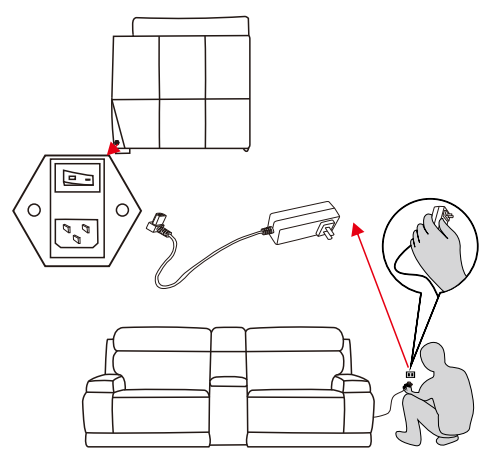

A	KM.505HLM-1.5(LA)ZHLE	
B	KM.505HLM-WSTA	
C	KM.505HLM-1.5(RA)ZHLE	

269750  
 Vance Zero Gravity Grey 97" 3 Piece Power  
 Reclining Console Loveseat With Power  
 Headrest

1

2

3

4

5

6

7

**LIVING SPACES**

Living Spaces Information	
LS SKU:	269750
LS Product Name:	Vance Zero Gravity Grey 97" 3 Piece Power Reclining Console Loveseat With Power Headrest
Vendor Model #:	KM.505HLM-SECTIONAL
Vendor Collection:	Power Sectional

CODE	PART #	DESCRIPTION	PIC	QUANTITY	NOTES
A	power cord in US standard	POWER LAF CHAIR WITH POWER CORD		1	1 cord x 81" / 6.75 feet
B		CONSOLE WITH ONE PLUG FOR USB, DENCE AND ONE PLUG FOR WIRELESS CHARGER		1	1 cord x 82.25 " /7 feet – for USB 1 cord x 47 " – for wireless charger
C	power cord in US standard	POWER ARMLESS CHAIR WITH POWER CORD		1	1 cord x 81" / 6.75 feet