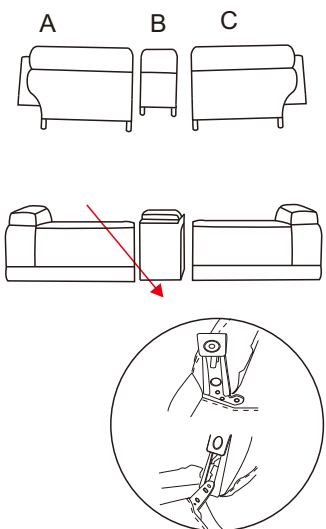

A	KM.505HLM-1.5(LA)ZHLE	
B	KM.505HLM-WSTA	
C	KM.505HLM-1.5(RA)ZHLE	

269750  
 Vance Zero Gravity Grey 97" 3 Piece Power  
 Reclining Console Loveseat With Power  
 Headrest

1

2

3

4

5

6

7

**LIVING SPACES**

Living Spaces Information	
LS SKU:	269750
LS Product Name:	Vance Zero Gravity Grey 97" 3 Piece Power Reclining Console Loveseat With Power Headrest
Vendor Model #:	KM.505HLM-SECTIONAL
Vendor Collection:	Power Sectional

CODE	PART #	DESCRIPTION	PIC	QUANTITY	NOTES
A	power cord in US standard	POWER LAF CHAIR WITH POWER CORD		1	1 cord x 81" / 6.75 feet
B		CONSOLE WITH ONE PLUG FOR USB, DENCE AND ONE PLUG FOR WIRELESS CHARGER		1	1 cord x 82.25 " /7 feet – for USB 1 cord x 47 " – for wireless charger
C	power cord in US standard	POWER ARMLESS CHAIR WITH POWER CORD		1	1 cord x 81" / 6.75 feet