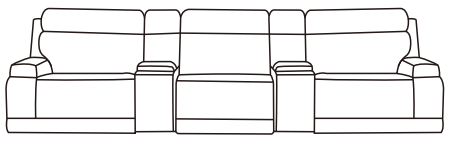

A	KM.505HLM-1.5(LA)ZHLE	
B	KM.505HLM-WSTA	
C	KM.505HLM-1.5(0A)ZHLE	
D	KM.505HLM-WSTA	
E	KM.505HLM-1.5(RA)ZHLE	

269749
 Vance Zero Gravity Grey 143" 5 Piece Home Theater Power Reclining Sofa With Power Headrest

1

A B C D E

2

3

4

5

6

zero gravity power reclining

motor switch (inside the arm)

charge over USB

US standard

7

Living Spaces Information	
LS SKU:	269749
LS Product Name:	Vance Zero Gravity Grey 143" 5 Piece Home Theater Power Reclining Sofa With Power Headrest
Vendor Model #:	KM.505HLM-SECTIONAL
Vendor Collection:	Power Sectional

CODE	PART #	DESCRIPTION	PIC	QUANTITY	NOTES
A	power cord in US standard	POWER LAF CHAIR WITH POWER CORD		1	1 cord x 81" / 6.75 feet
B		CONSOLE WITH ONE PLUG FOR USB, DENCE AND ONE PLUG FOR WIRELESS CHARGER		2	1 cord x 82.25 " /7 feet – for USB 1 cord x 47 " – for wireless charger
C	power cord in US standard	POWER ARMLESS CHAIR WITH POWER CORD		1	1 cord x 81" / 6.75 feet