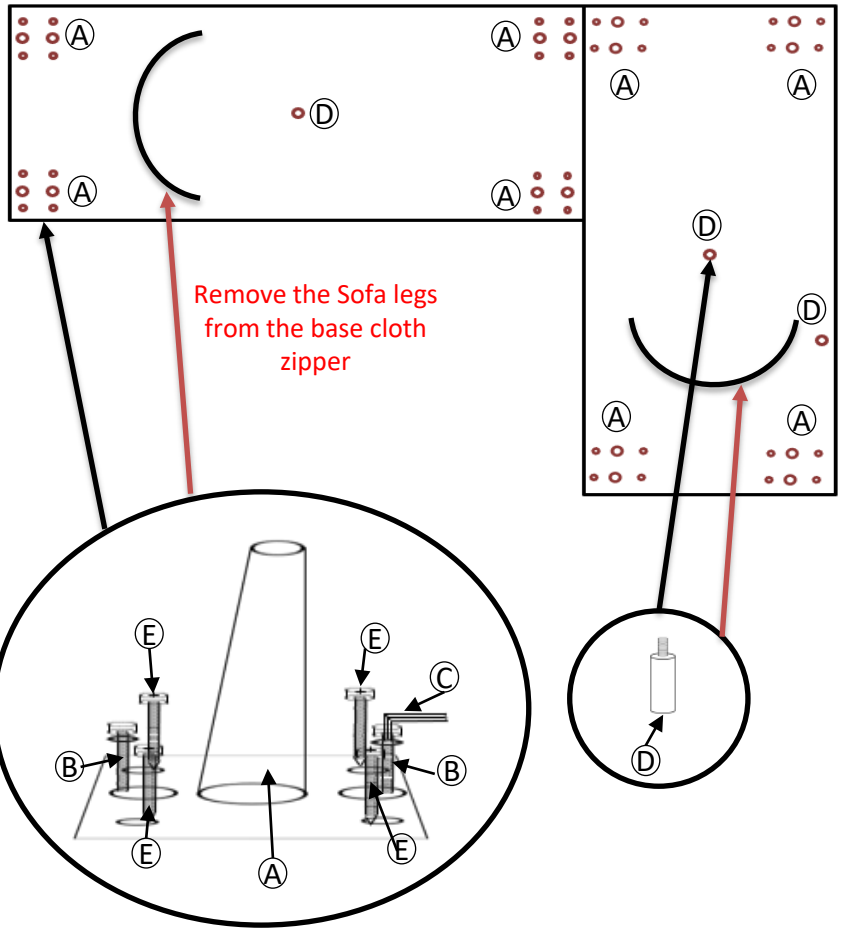

A	Sofa Legs		X8
B	Bolts		X16
C	Allen key		X2
D	Support leg		X3
E	Small screw		X32

GINGER

269122/AS-8011-2.5EL+1ERTC-DENIM

269127/AS-8011-2.5EL+1ERTC-GREY

GINGER SECTIONAL

Not provided