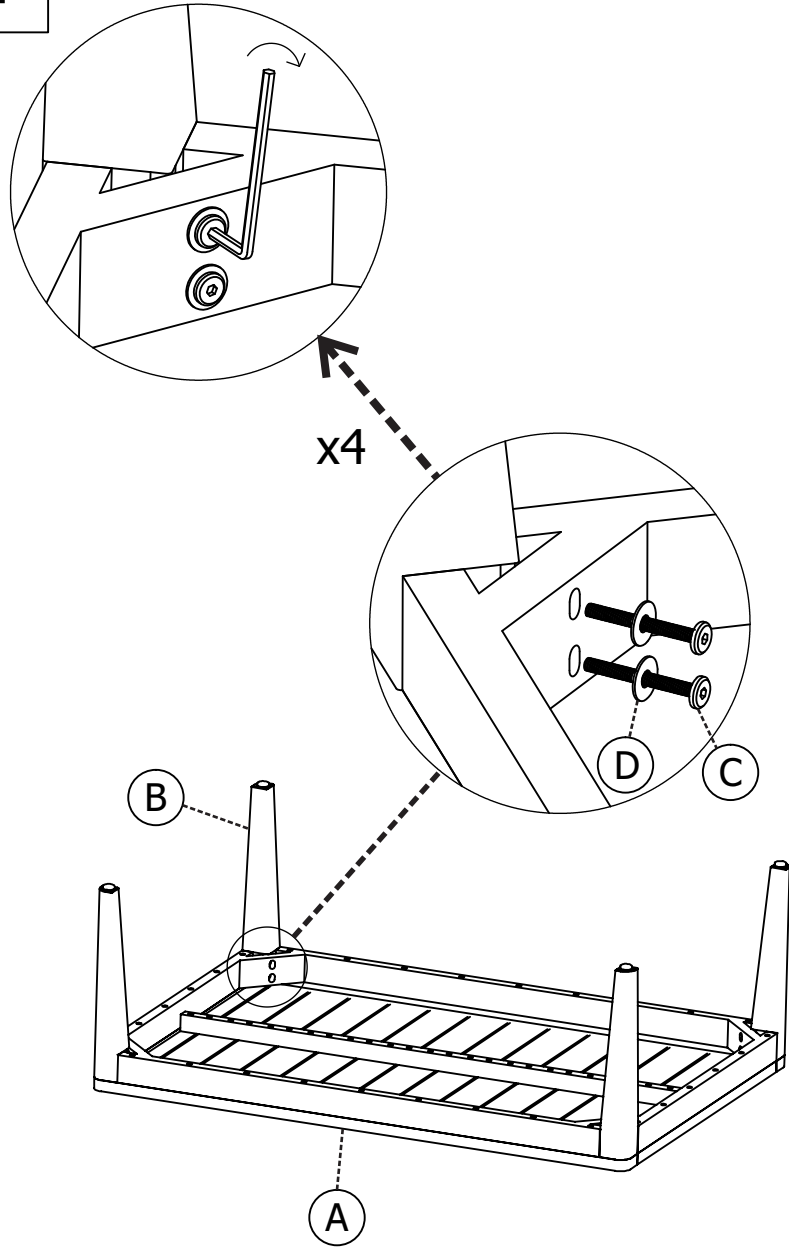

LIVING SPACES

CREW OUTDOOR COFFEE TABLE

267867

CREW OUTDOOR COFFEE TABLE

PART LIST

A	 x1
B	 x4
C	 M6x50 x8
D	 M6 x8

1

2