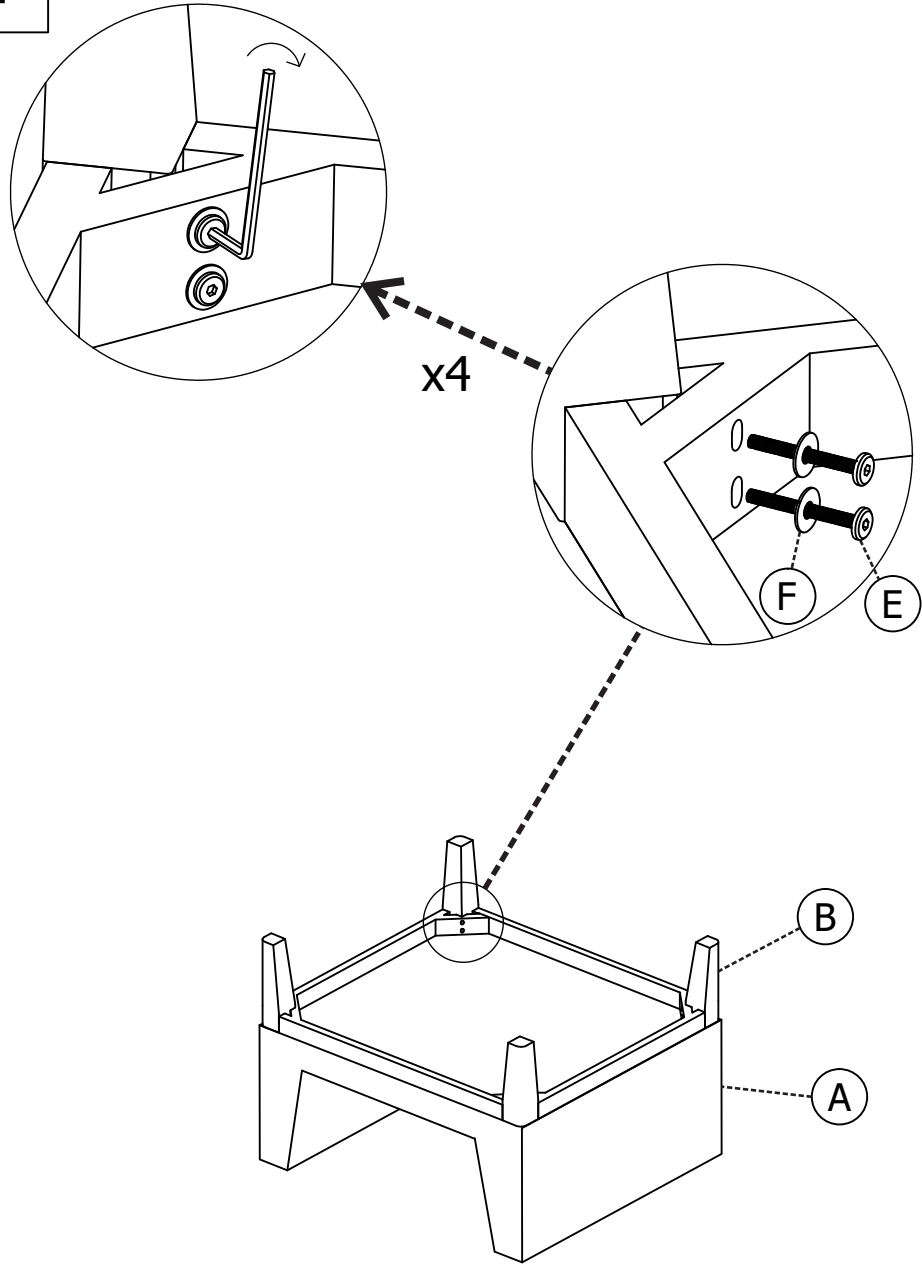

CREW OUTDOOR LOUNGE CHAIR

267862
CREW OUTDOOR LOUNGE CHAIR

PART LIST

A		x1
B		x4
C		x1
D		x1
E	 <p>M6x50</p>	x8
F	 <p>M6</p>	x8

1

2