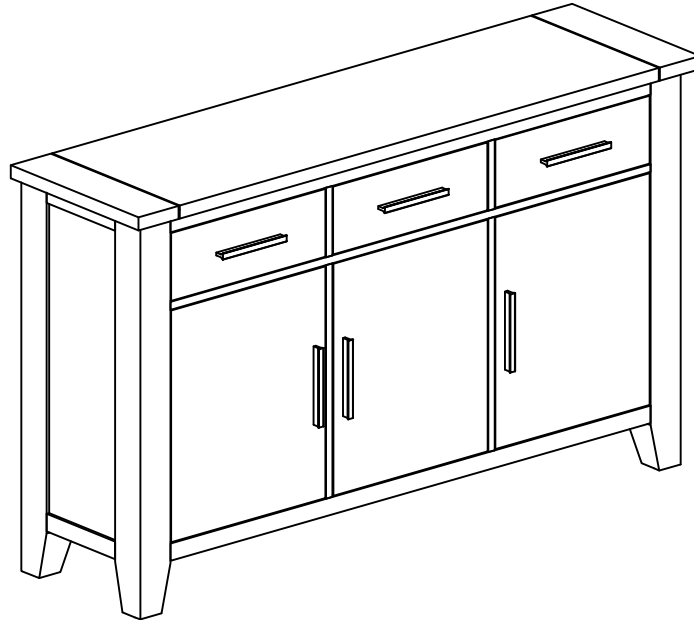

LIVING SPACES

ASSEMBLY INSTRUCTION

LARGE SIDEBORD
ITEM NO. : 267697

Parts List

Sku #	Image	Description	Q.ty
#2671		Large Sideboard	1

Hardware List

Sku #	Image	Description	Q.ty
#3001		Handles & Bolts	6 sets

ASSEMBLY INSTRUCTION

LARGE SIDEBORD

ITEM NO. : 267697

STEP 1

THE HARDWARE IS LOCATED IN THE PACKING ITEMS

NOTE: MUST TIGHTEN SCREWS PERIODIACLLY. WITH USE SCREW MAY BECOME LOOSE CHECK TIGHTNESS OF ALL SCREWS EVERY 6-8 WEEKS

CLEANING INSTRUCTIONS