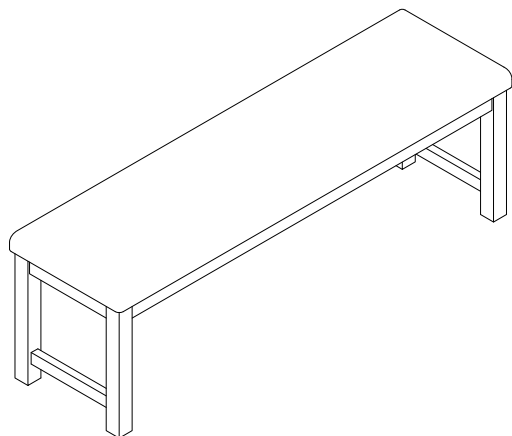

Scan QR code to
view assembly video

POLLIE DINING BENCH

RS-2023-B21/ 267678

PART LIST

#1		Seat	X1
#2		Leg(left&right)	X4
#3		Leg Stretcher	X2
<u>HARDWARE</u>			
#A		Blot $\text{Ø}\frac{5}{16}$ "x54mm	X8
#B		Flat Washer $\text{Ø}\frac{5}{16}$ "	X8
#C		Spring Washer $\text{Ø}\frac{5}{16}$ "	X8
#D		Allen Key $\text{Ø}5\text{mm}$	X1
#E		Wood Screw #8*45mm	X4