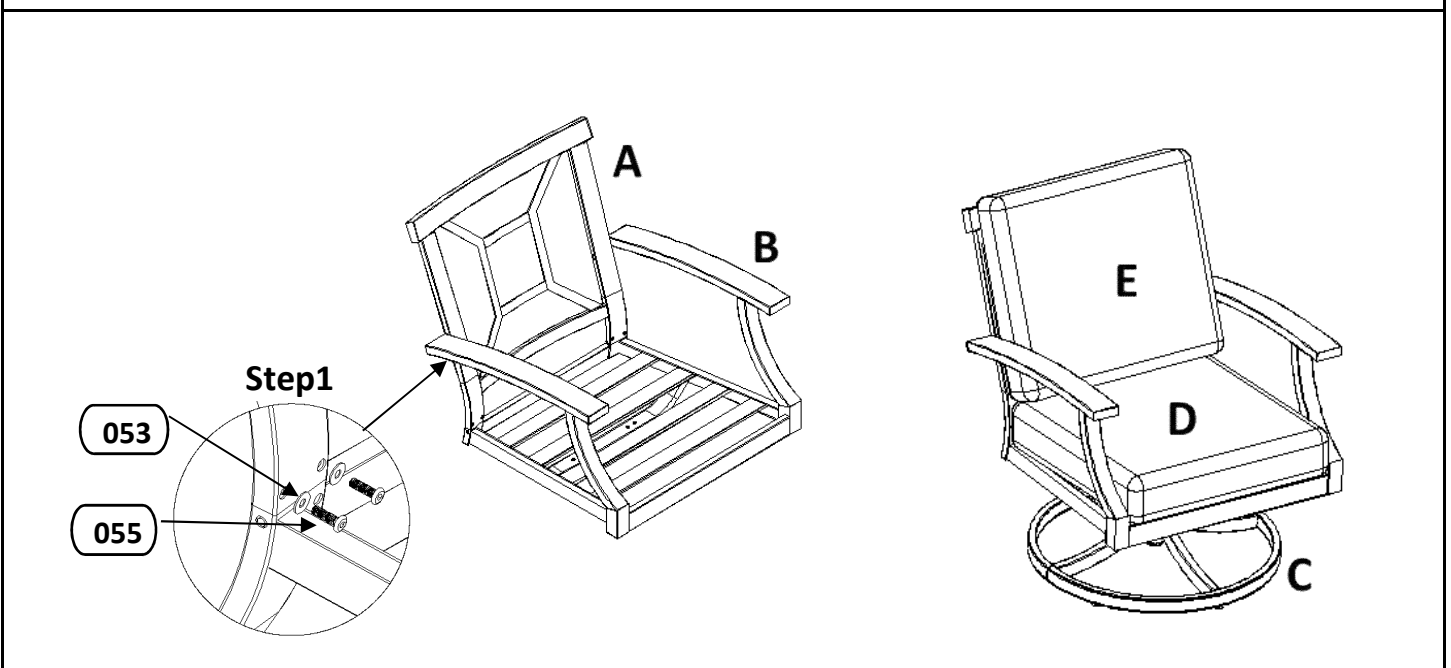

MARTINIQUE OUTDOOR SWIVEL LOUNGE CHAIR
 16C067A-SV-KD
 267645

Assembly Instruction

Parts List:

REF.	DESCRIPTION	IMAGE	Q' TY
A	Back		1
B	Seat		1
C	Base		1
D	cushion		1
E	backpad		1

Hardware List:

REF.	DESCRIPTION	IMAGE	Q' TY
055	Bolt(1/4"*15MM)		4
061	Bolt(1/4"*45MM)		2
052	Lock Washer(1/4")		2
053	Washer(1/4")		6
068	Bolt(5/16"*40MM)		4
079	Long Washer-1		4
069	Washer(5/16")		4
070	Lock Washer(5/16")		4
071	Nut(5/16"-18UNC)		4
051	Allen Wrench		2
050	Allen Wrench		1

Diagram:

Step3