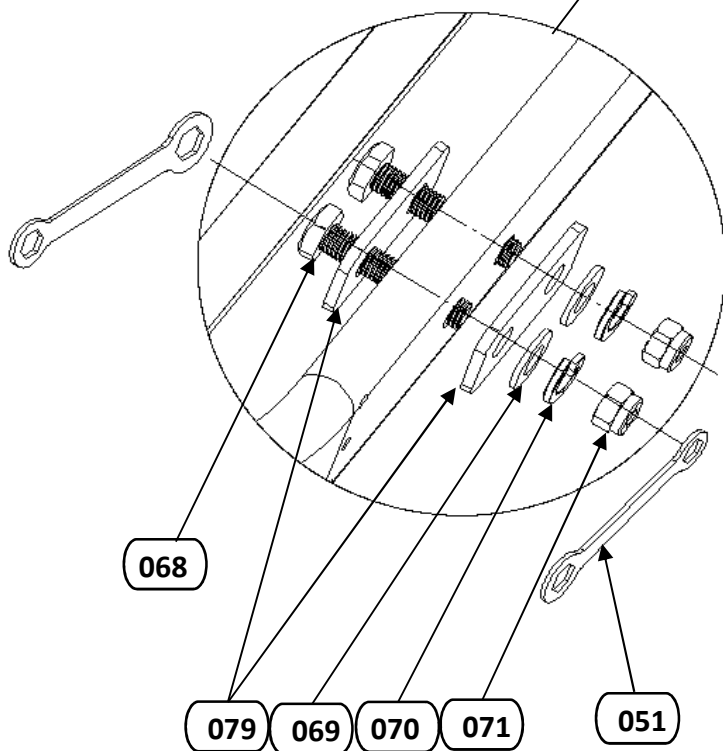

MARTINIQUE OUTDOOR SWIVEL LOUNGE CHAIR
 16C067A-SV-KD
 267645

Assembly Instruction

Parts List:

REF.	DESCRIPTION	IMAGE	Q' TY
A	Back		1
B	Seat		1
C	Base		1
D	cushion		1
E	backpad		1

Hardware List:

REF.	DESCRIPTION	IMAGE	Q' TY
055	Bolt(1/4"*15MM)		4
061	Bolt(1/4"*45MM)		2
052	Lock Washer(1/4")		2
053	Washer(1/4")		6
068	Bolt(5/16"*40MM)		4
079	Long Washer-1		4
069	Washer(5/16")		4
070	Lock Washer(5/16")		4
071	Nut(5/16"-18UNC)		4
051	Allen Wrench		2
050	Allen Wrench		1

Diagram:

Step3