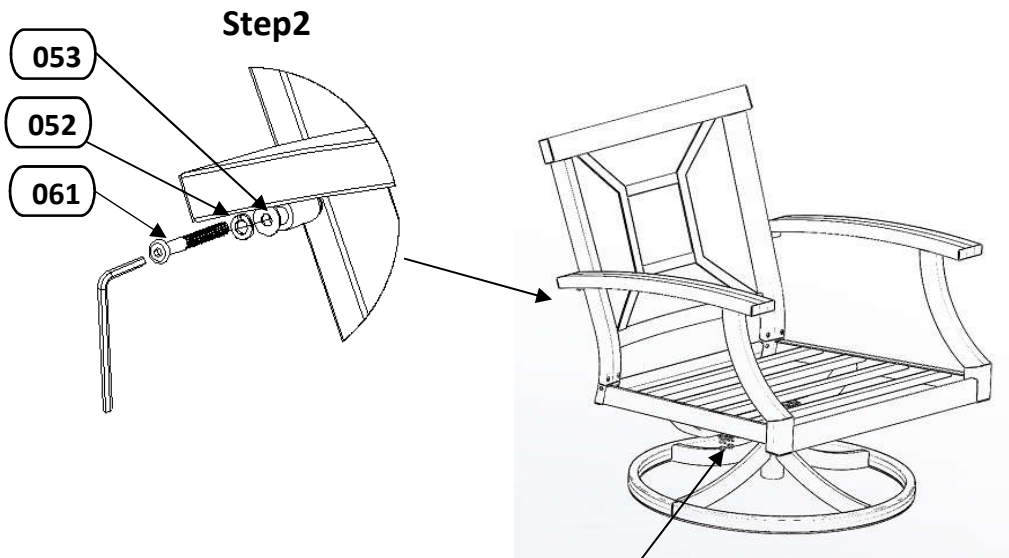

MARTINIQUE OUTDOOR SWIVEL LOUNGE CHAIR
 16C067A-SV-KD
 267645

Assembly Instruction

Parts List:

REF.	DESCRIPTION	IMAGE	Q' TY
A	Back		1
B	Seat		1
C	Base		1
D	cushion		1
E	backpad		1

Hardware List:

REF.	DESCRIPTION	IMAGE	Q' TY
055	Bolt(1/4"*15MM)		4
061	Bolt(1/4"*45MM)		2
052	Lock Washer(1/4")		2
053	Washer(1/4")		6
068	Bolt(5/16"*40MM)		4
079	Long Washer-1		4
069	Washer(5/16")		4
070	Lock Washer(5/16")		4
071	Nut(5/16"-18UNC)		4
051	Allen Wrench		2
050	Allen Wrench		1

Diagram:

Step3