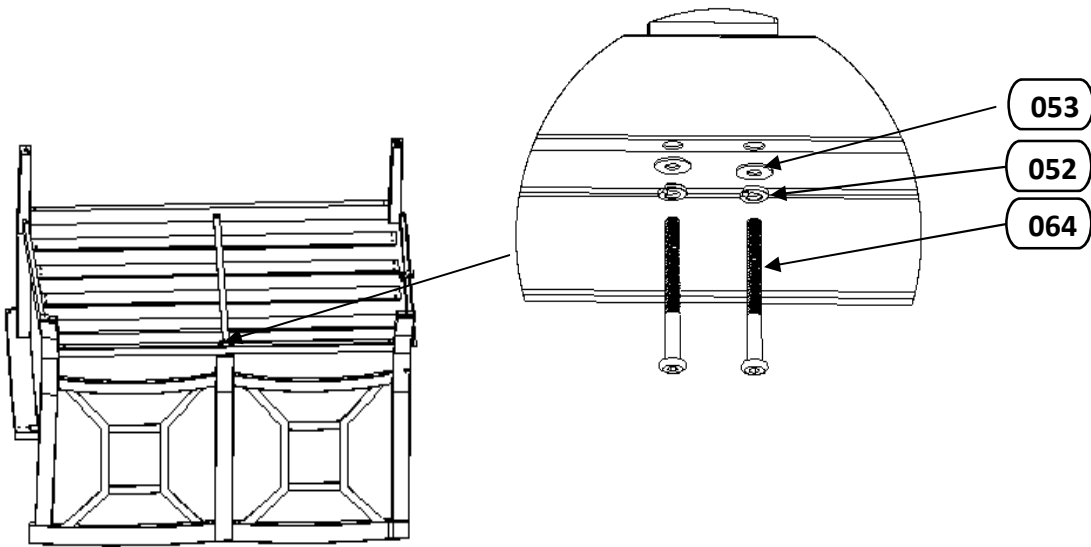

MARTINIQUE OUTDOOR LAF LOVESEAT
 16C067A-LS-D
 267640

Assembly Instruction

Parts List:

REF.	DESCRIPTION	IMAGE	Q' TY
A	Back		1
B	Base		1
C	cushion		2
D	backpad		2

Hardware List:

REF.	DESCRIPTION	IMAGE	Q' TY
067	Triangle brace		1
066	Long Washer		1
055	Bolt(1/4"*15MM)		4
056	Bolt(1/4"*20MM)		1
057	Bolt(1/4"*25MM)		2
061	Bolt(1/4"*45MM)		1
064	Bolt(1/4"*60MM)		2
053	Washer(1/4")		10
052	Lock Washer(1/4")		6
050	Allen Wrench		1

Diagram:

Step3

Step4

Step5