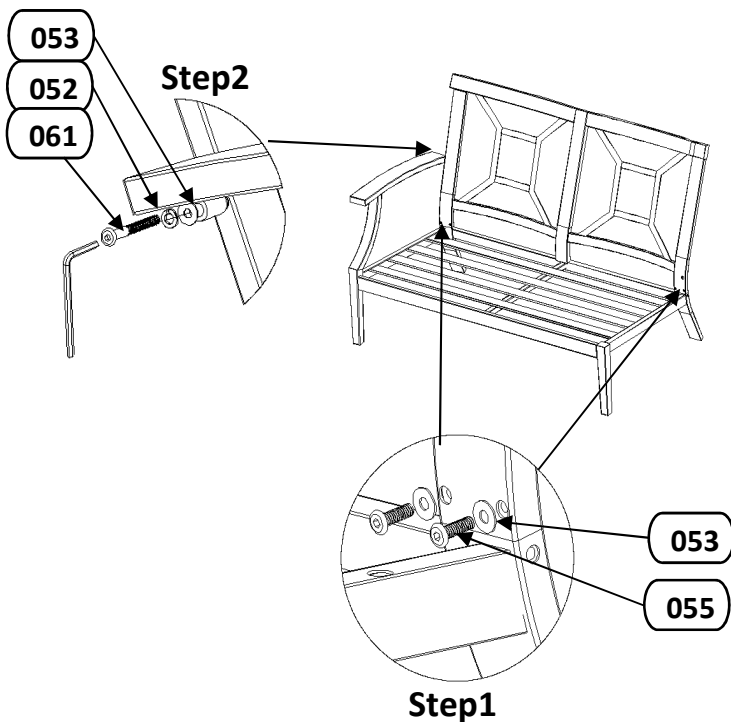

MARTINIQUE OUTDOOR LAF LOVESEAT
 16C067A-LS-D
 267640

Assembly Instruction

Parts List:

REF.	DESCRIPTION	IMAGE	Q' TY
A	Back		1
B	Base		1
C	cushion		2
D	backpad		2

Hardware List:

REF.	DESCRIPTION	IMAGE	Q' TY
067	Triangle brace		1
066	Long Washer		1
055	Bolt(1/4"*15MM)		4
056	Bolt(1/4"*20MM)		1
057	Bolt(1/4"*25MM)		2
061	Bolt(1/4"*45MM)		1
064	Bolt(1/4"*60MM)		2
053	Washer(1/4")		10
052	Lock Washer(1/4")		6
050	Allen Wrench		1

Diagram:

Step3

Step4

Step5