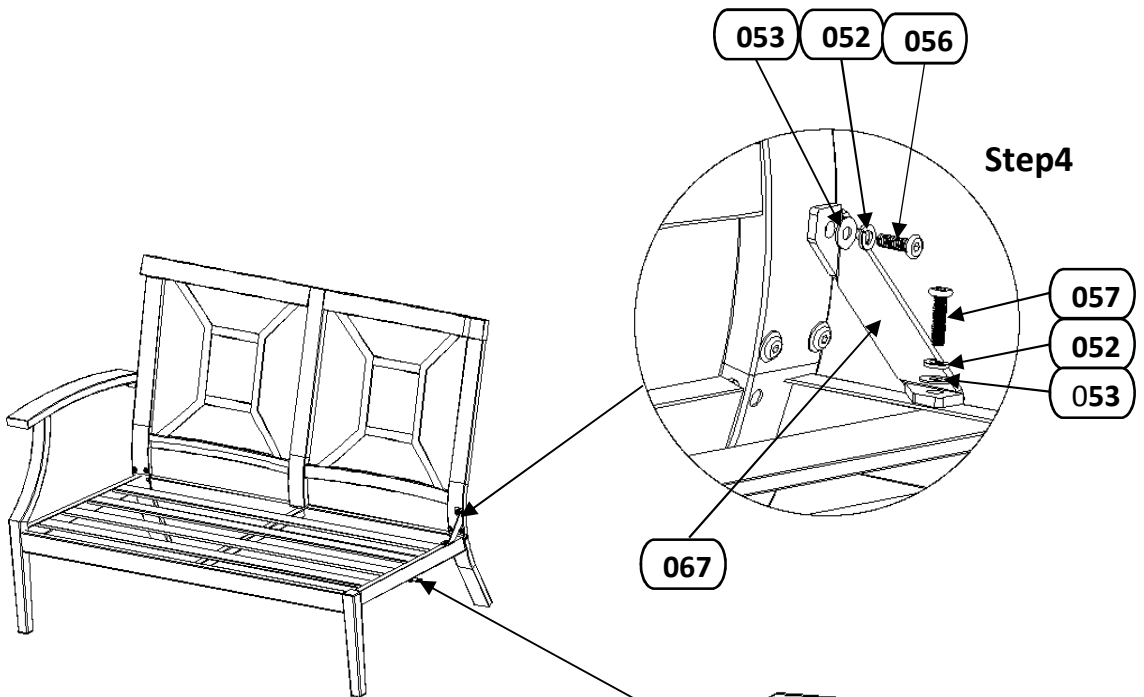

MARTINIQUE OUTDOOR LAF LOVESEAT
 16C067A-LS-D
 267640

Assembly Instruction

Parts List:

REF.	DESCRIPTION	IMAGE	Q' TY
A	Back		1
B	Base		1
C	cushion		2
D	backpad		2

Hardware List:

REF.	DESCRIPTION	IMAGE	Q' TY
067	Triangle brace		1
066	Long Washer		1
055	Bolt(1/4"*15MM)		4
056	Bolt(1/4"*20MM)		1
057	Bolt(1/4"*25MM)		2
061	Bolt(1/4"*45MM)		1
064	Bolt(1/4"*60MM)		2
053	Washer(1/4")		10
052	Lock Washer(1/4")		6
050	Allen Wrench		1

Diagram:

Step3

Step4

Step5