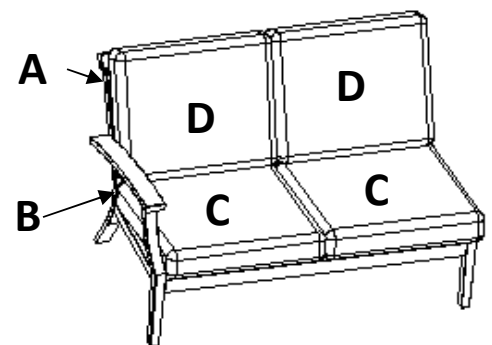

MARTINIQUE OUTDOOR LAF LOVESEAT
 16C067A-LS-D
 267640

Assembly Instruction

Parts List:

REF.	DESCRIPTION	IMAGE	Q' TY
A	Back		1
B	Base		1
C	cushion		2
D	backpad		2

Hardware List:

REF.	DESCRIPTION	IMAGE	Q' TY
067	Triangle brace		1
066	Long Washer		1
055	Bolt(1/4"*15MM)		4
056	Bolt(1/4"*20MM)		1
057	Bolt(1/4"*25MM)		2
061	Bolt(1/4"*45MM)		1
064	Bolt(1/4"*60MM)		2
053	Washer(1/4")		10
052	Lock Washer(1/4")		6
050	Allen Wrench		1

Diagram:

Step3

Step4

Step5