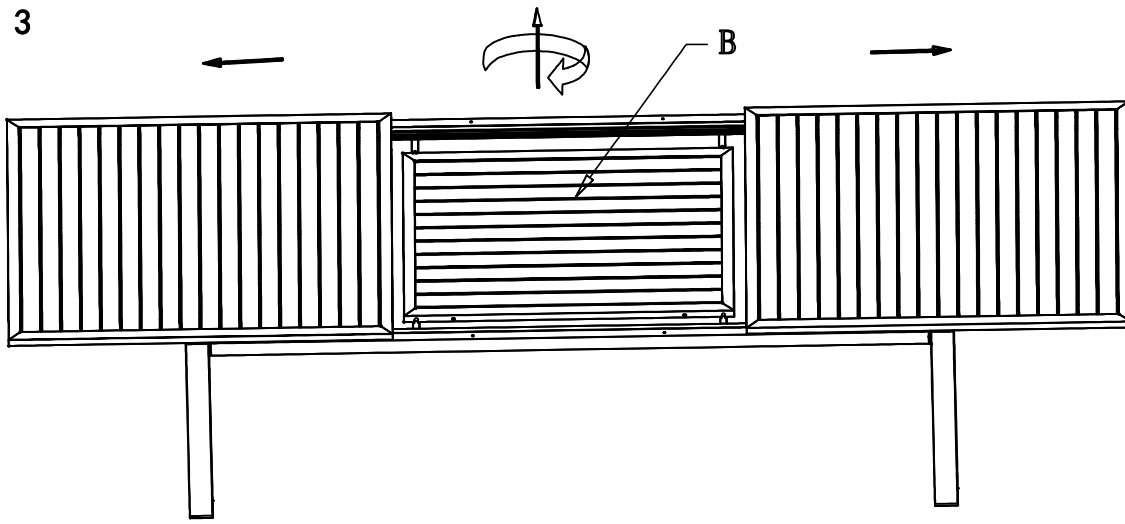

RAVELO OUTDOOR EXTENSION DINING TABLE

19ET221-205100A-H

267390

Assembly Instruction

Parts List:

REF.	PART NAME	PART IMAGE	Q'TY
A	Table top		1
B	Table top		1
C	Table leg1		3
D	Table leg2		1

Hardware List:

REF.	PART NAME	PART IMAGE	Q'TY
084	Bolt (M8*40)		8
085	Metal washer (M8, ID 8.5, OD 11.6)		8
001	Allen wrench (M6)		1

Diagram:

Step 1

Step 2

Step 3

Step 4

Step 5

Step 6