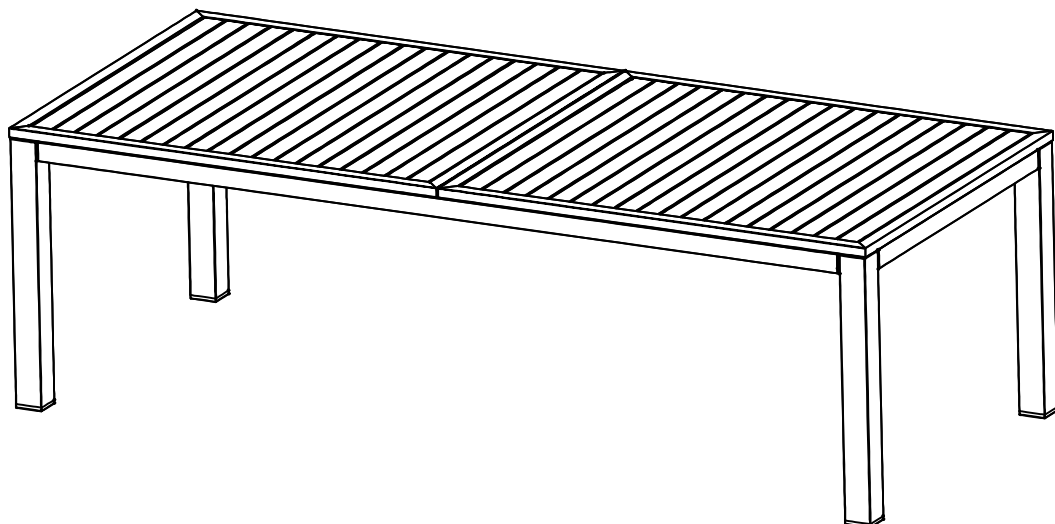

RAVELO OUTDOOR EXTENSION DINING TABLE

19ET221-205100A-H

267390

Assembly Instruction

Parts List:

REF.	PART NAME	PART IMAGE	Q'TY
A	Table top		1
B	Table top		1
C	Table leg1		3
D	Table leg2		1

Hardware List:

REF.	PART NAME	PART IMAGE	Q'TY
084	Bolt (M8*40)		8
085	Metal washer (M8, ID 8.5, OD 11.6)		8
001	Allen wrench (M6)		1

Diagram:

Step 1

Step 2