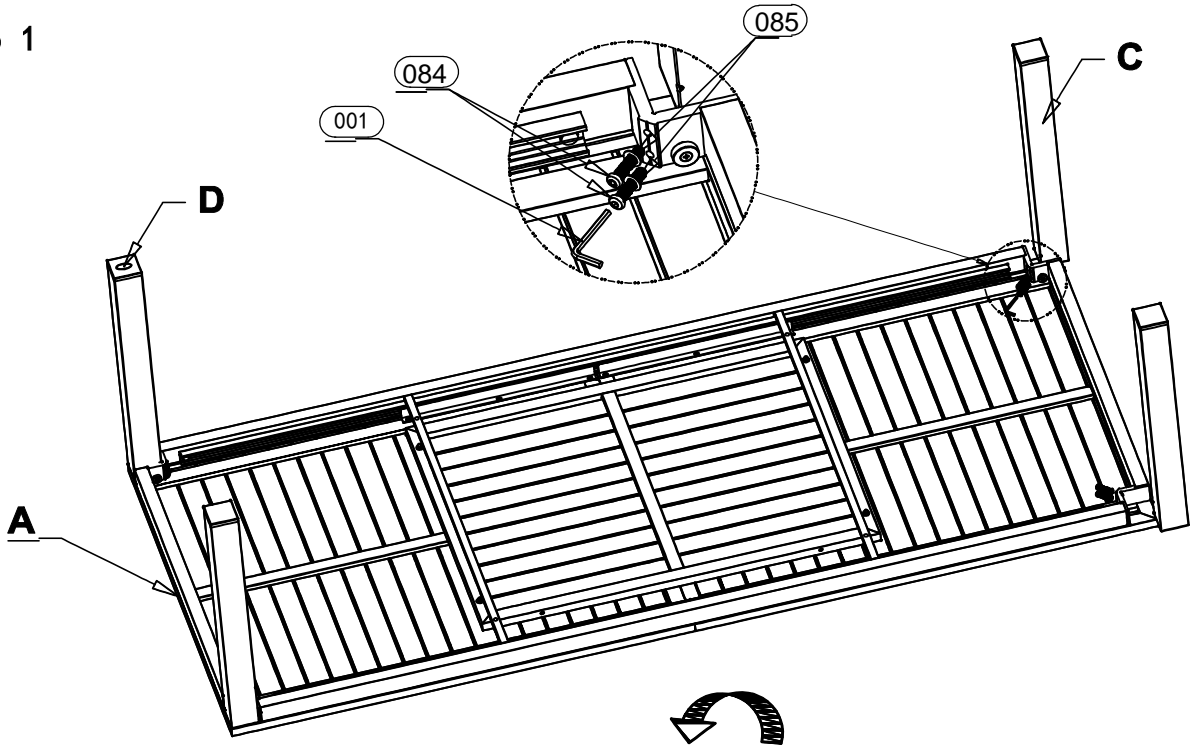

RAVELO OUTDOOR EXTENSION DINING TABLE

19ET221-205100A-H

267390

Assembly Instruction

Parts List:

REF.	PART NAME	PART IMAGE	Q'TY
A	Table top		1
B	Table top		1
C	Table leg1		3
D	Table leg2		1

Hardware List:

REF.	PART NAME	PART IMAGE	Q'TY
084	Bolt (M8*40)		8
085	Metal washer (M8, ID 8.5, OD 11.6)		8
001	Allen wrench (M6)		1

Diagram:

Step 1

Step 2

Step 3

Step 4

Step 5

Step 6