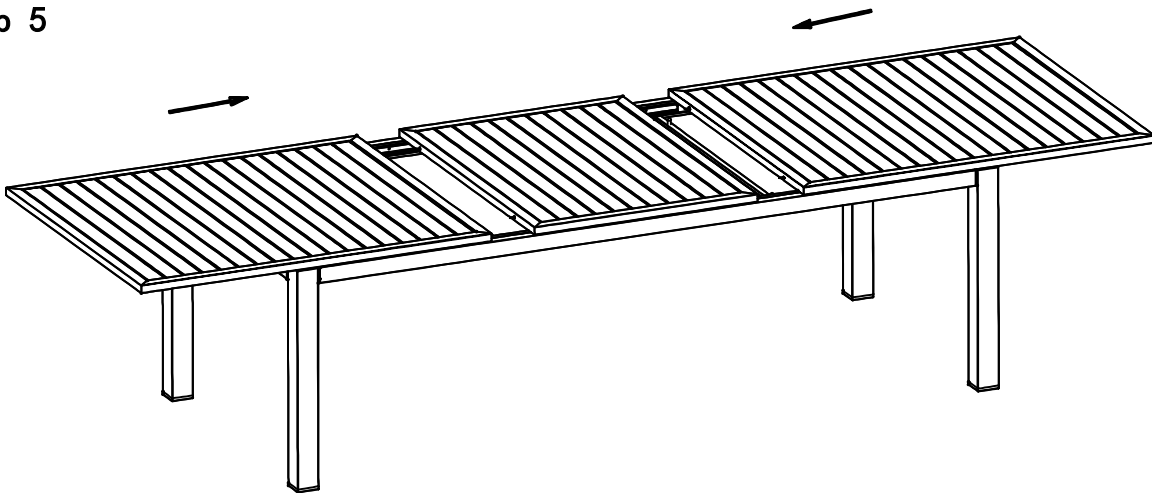

RAVELO OUTDOOR EXTENSION DINING TABLE

19ET221-205100A-H

267390

Assembly Instruction

Parts List:

REF.	PART NAME	PART IMAGE	Q'TY
A	Table top		1
B	Table top		1
C	Table leg1		3
D	Table leg2		1

Hardware List:

REF.	PART NAME	PART IMAGE	Q'TY
084	Bolt (M8*40)		8
085	Metal washer (M8, ID 8.5, OD 11.6)		8
001	Allen wrench (M6)		1

Diagram:

Step 1

Step 2

Step 3

Step 4

Step 5

Step 6