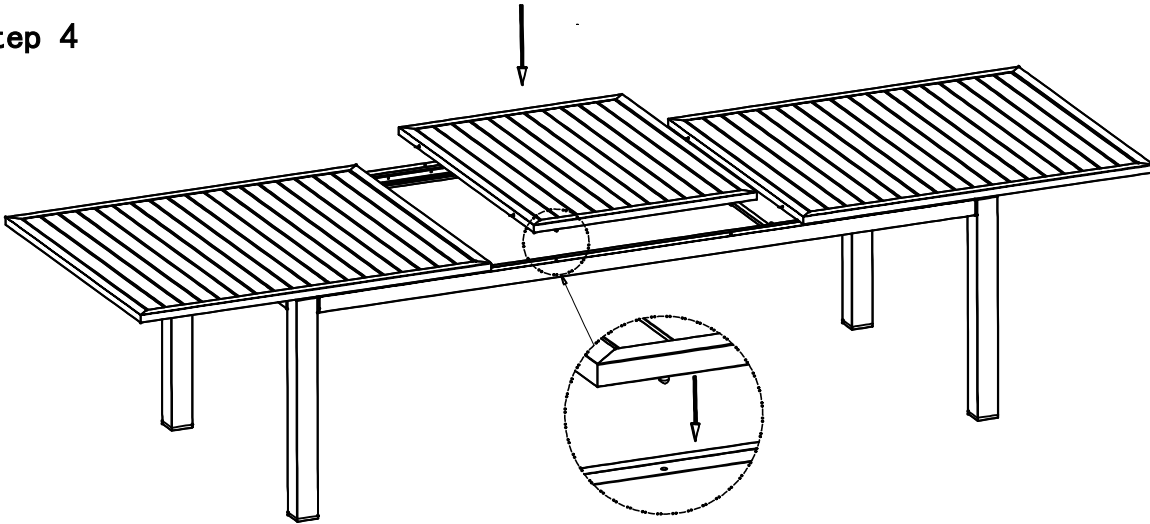

RAVELO OUTDOOR EXTENSION DINING TABLE

19ET221-205100A-H

267390

Assembly Instruction

Parts List:

REF.	PART NAME	PART IMAGE	Q'TY
A	Table top		1
B	Table top		1
C	Table leg1		3
D	Table leg2		1

Hardware List:

REF.	PART NAME	PART IMAGE	Q'TY
084	Bolt (M8*40)		8
085	Metal washer (M8, ID 8.5, OD 11.6)		8
001	Allen wrench (M6)		1

Diagram:

Step 1

Step 2

Step 3

Step 4

Step 5

Step 6