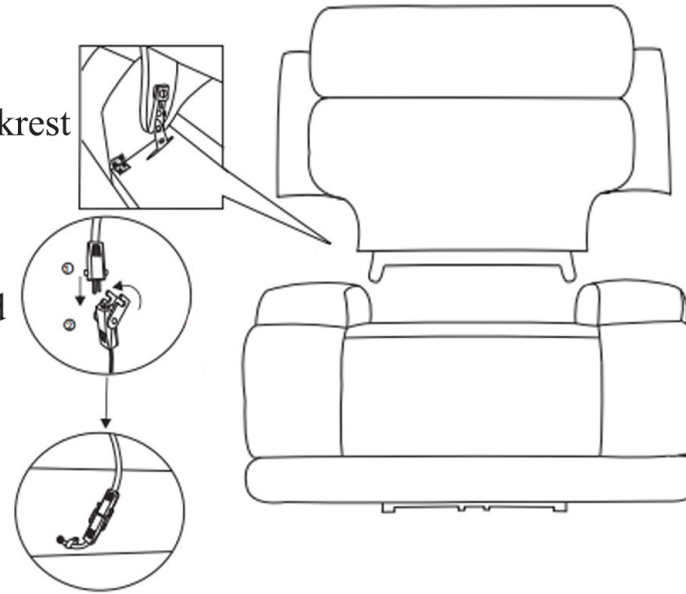

1

Assemble backrest and cushion

A	KM.505HLM-1(2A)HE backrest	
B	KM.505HLM-1(2A)HE cushion	

Fixed backrest

Connect the Cord

261013

VANCE ZERO GRAVITY POWER
RECLINER WITH POWER
HEADREST & LUMBAR

2

zero gravity power reclining

(1 cord x 79" / 6.56 feet)
US standard