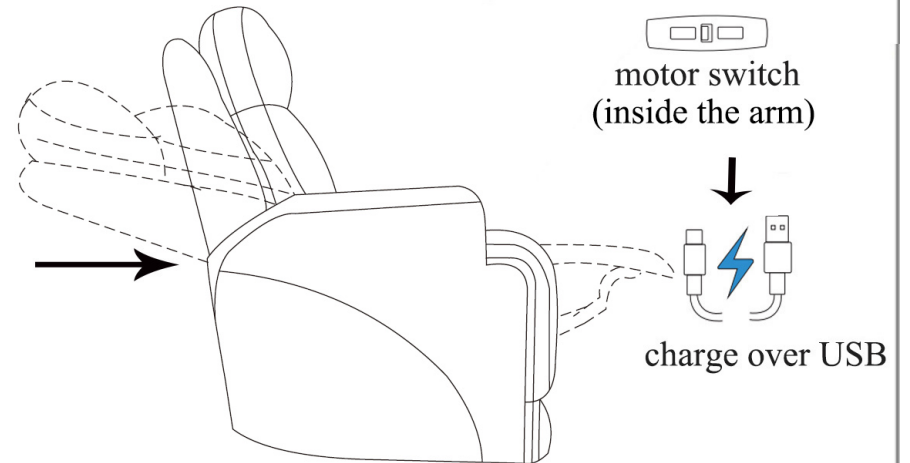

1

Assemble backrest and cushion

A	KM.505HLM-1(2A)HE backrest	
B	KM.505HLM-1(2A)HE cushion	

Fixed backrest

Connect the Cord

261013

VANCE ZERO GRAVITY POWER
RECLINER WITH POWER
HEADREST & LUMBAR

2

zero gravity power reclining

(1 cord x 79" / 6.56 feet)
US standard