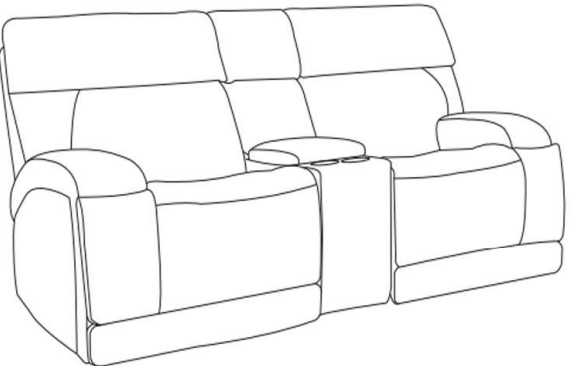

LIVING SPACES

A	KM.653H-2(2A)ZHLE backrest-1	
B	KM.653H-2(2A)ZHLE console backrest	
C	KM.653H-2(2A)ZHLE backrest-2	
D	KM.653H-2(2A)ZHLE cushion	

261006/261007
 VICTOR ZERO GRAVITY POWER RECLINING
 CONSOLE LOVESEAT WITH POWER HEADREST &
 LUMBAR

Living Spaces Information	
LS SKU:	261006/261007
LS Product Name:	VICTOR ZERO GRAVITY POWER RECLINING CONSOLE LOVESEAT WITH POWER HEADREST & LUMBAR
Vendor Model #:	KM.653-SECTIONAL
Vendor Collection:	POWER SECTIONAL

CODE	PART #	DESCRIPTION		QUANTITY	NOTES
1	power cord in US standard	POWER LOVESEAT		2	1 cord x 81" / 6.75 feet each
2	power cord in US standard	ONE PLUG FOR USB, ONE PLUG FOR WIRELESS CHARGER		2	1 cord x 82.25" / 7 feet – for USB 1 cord x 27.5" – for wireless charger
3	power plugs	ONE PLUG FOR POWER RECLING AND POWER HEADREST; ONE PLUG FOR POWER LUMBAR		2	inside the bottom of power unit backrest