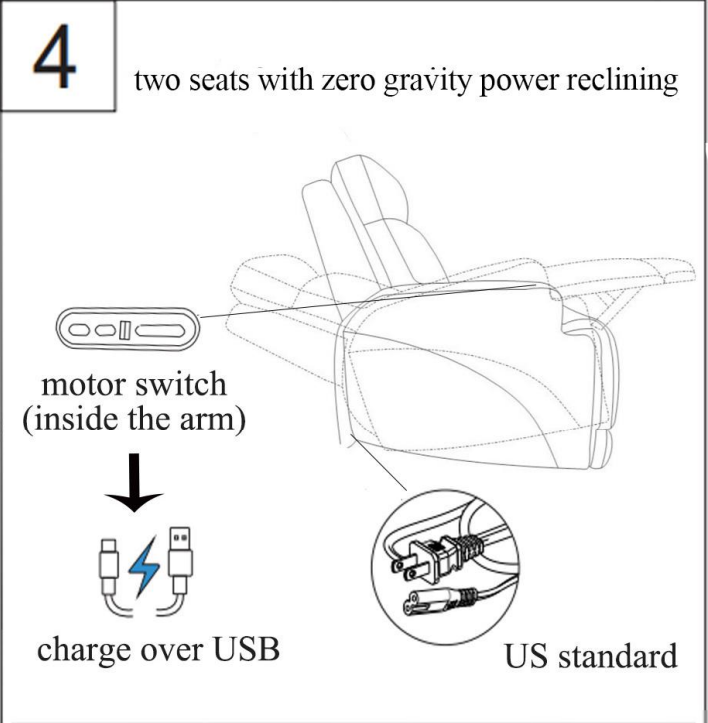

LIVING SPACES

A	KM.653H-2(2A)ZHLE backrest-1	
B	KM.653H-2(2A)ZHLE console backrest	
C	KM.653H-2(2A)ZHLE backrest-2	
D	KM.653H-2(2A)ZHLE cushion	

261006/261007
 VICTOR ZERO GRAVITY POWER RECLINING
 CONSOLE LOVESEAT WITH POWER HEADREST &
 LUMBAR

Living Spaces Information	
LS SKU:	261006/261007
LS Product Name:	VICTOR ZERO GRAVITY POWER RECLINING CONSOLE LOVESEAT WITH POWER HEADREST & LUMBAR
Vendor Model #:	KM.653-SECTIONAL
Vendor Collection:	POWER SECTIONAL

CODE	PART #	DESCRIPTION		QUANTITY	NOTES
1	power cord in US standard	POWER LOVESEAT		2	1 cord x 81" / 6.75 feet each
2	power cord in US standard	ONE PLUG FOR USB, ONE PLUG FOR WIRELESS CHARGER		2	1 cord x 82.25" / 7 feet – for USB 1 cord x 27.5" – for wireless charger
3	power plugs	ONE PLUG FOR POWER RECLING AND POWER HEADREST; ONE PLUG FOR POWER LUMBAR		2	inside the bottom of power unit backrest