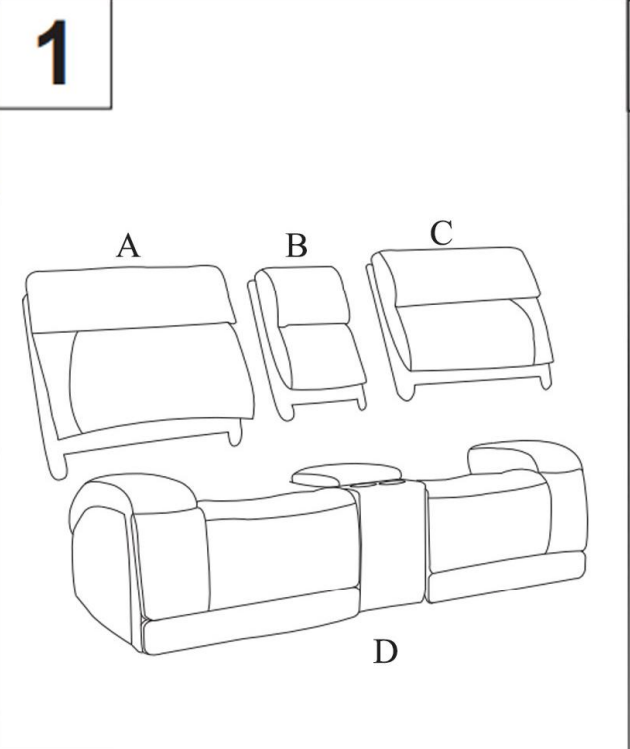

LIVING SPACES

A	KM.653H-2(2A)ZHLE backrest-1	
B	KM.653H-2(2A)ZHLE console backrest	
C	KM.653H-2(2A)ZHLE backrest-2	
D	KM.653H-2(2A)ZHLE cushion	

261006/261007
 VICTOR ZERO GRAVITY POWER RECLINING
 CONSOLE LOVESEAT WITH POWER HEADREST &
 LUMBAR

Living Spaces Information	
LS SKU:	261006/261007
LS Product Name:	VICTOR ZERO GRAVITY POWER RECLINING CONSOLE LOVESEAT WITH POWER HEADREST & LUMBAR
Vendor Model #:	KM.653-SECTIONAL
Vendor Collection:	POWER SECTIONAL

CODE	PART #	DESCRIPTION		QUANTITY	NOTES
1	power cord in US standard	POWER LOVESEAT		2	1 cord x 81" / 6.75 feet each
2	power cord in US standard	ONE PLUG FOR USB, ONE PLUG FOR WIRELESS CHARGER		2	1 cord x 82.25" / 7 feet – for USB 1 cord x 27.5" – for wireless charger
3	power plugs	ONE PLUG FOR POWER RECLING AND POWER HEADREST; ONE PLUG FOR POWER LUMBAR		2	inside the bottom of power unit backrest