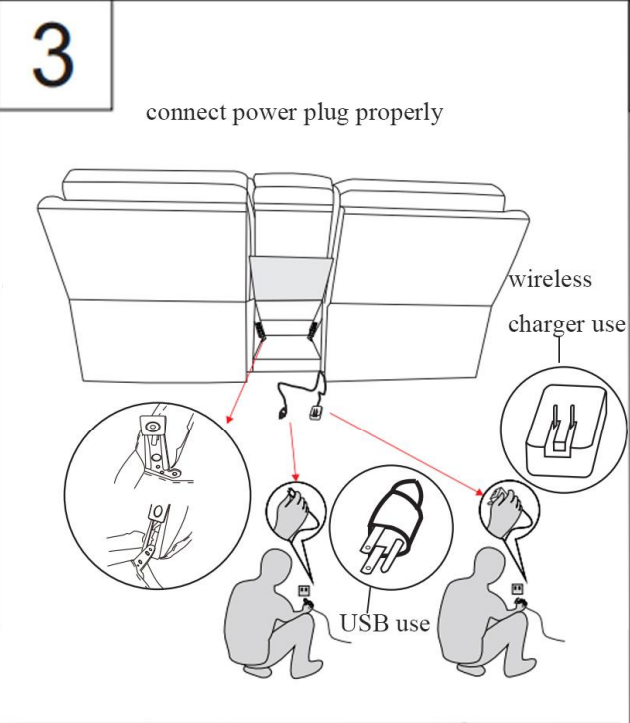

Living Spaces Information	
LS SKU:	261006/261007
LS Product Name:	VICTOR ZERO GRAVITY POWER RECLINING CONSOLE LOVESEAT WITH POWER HEADREST & LUMBAR
Vendor Model #:	KM.653-SECTIONAL
Vendor Collection:	POWER SECTIONAL

CODE	PART #	DESCRIPTION		QUANTITY	NOTES
1	power cord in US standard	POWER LOVESEAT		2	1 cord x 81" / 6.75 feet each
2	power cord in US standard	ONE PLUG FOR USB, ONE PLUG FOR WIRELESS CHARGER		2	1 cord x 82.25" / 7 feet – for USB 1 cord x 27.5" – for wireless charger
3	power plugs	ONE PLUG FOR POWER RECLING AND POWER HEADREST; ONE PLUG FOR POWER LUMBAR		2	inside the bottom of power unit backrest