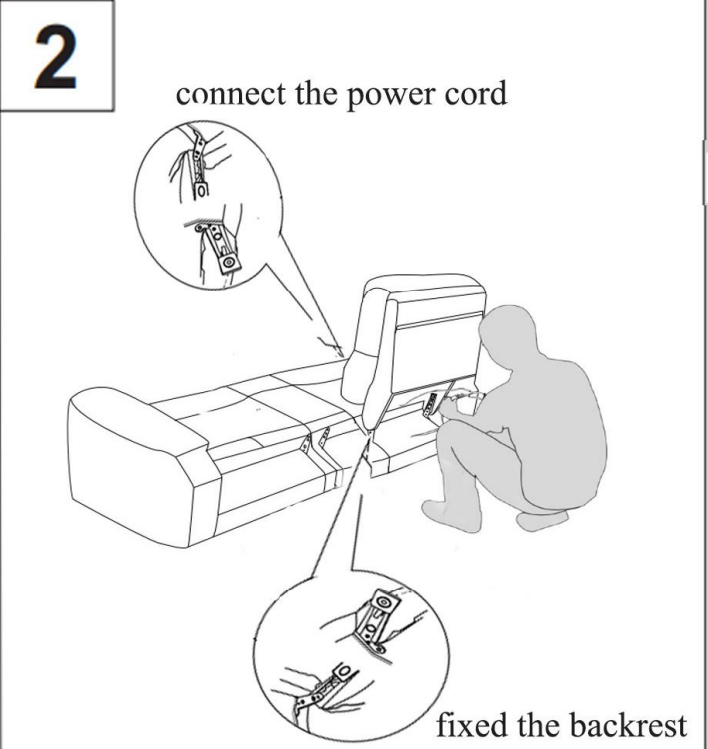

LIVING SPACES

A	KM.653H-2(2A)ZHLE backrest-1	
B	KM.653H-2(2A)ZHLE console backrest	
C	KM.653H-2(2A)ZHLE backrest-2	
D	KM.653H-2(2A)ZHLE cushion	

261006/261007
 VICTOR ZERO GRAVITY POWER RECLINING
 CONSOLE LOVESEAT WITH POWER HEADREST &
 LUMBAR

Living Spaces Information	
LS SKU:	261006/261007
LS Product Name:	VICTOR ZERO GRAVITY POWER RECLINING CONSOLE LOVESEAT WITH POWER HEADREST & LUMBAR
Vendor Model #:	KM.653-SECTIONAL
Vendor Collection:	POWER SECTIONAL

CODE	PART #	DESCRIPTION		QUANTITY	NOTES
1	power cord in US standard	POWER LOVESEAT		2	1 cord x 81" / 6.75 feet each
2	power cord in US standard	ONE PLUG FOR USB, ONE PLUG FOR WIRELESS CHARGER		2	1 cord x 82.25" / 7 feet – for USB 1 cord x 27.5" – for wireless charger
3	power plugs	ONE PLUG FOR POWER RECLING AND POWER HEADREST; ONE PLUG FOR POWER LUMBAR		2	inside the bottom of power unit backrest