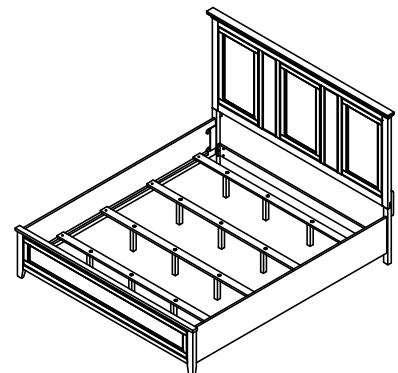

①

②

③

**BOX OF SIDE RAIL, SLATS & SUPPORT LEG (BOX 2)**

A	PB5113-54R-HD	Ø5/16"x4-1/2"L	X8
B	PB5113-54R-HD	Ø5/16"x34x16x3mm	X8
C	PB5113-54R-HD	Ø5/16"x12mm	X8
E	P99-00SR	#4x25mm	X8
6	PB5113-64R		X2
7	P99-00KSL	1952x70x18mm	x4
8	PB5113-54R-SS	188x34x34mm	X12

④

⑤

**BOX OF FOOTBOARD (BOX 3)**

5	PB5113-64FB		X1
---	-------------	--	----

⑥

⑦

**TOOLS REQUIRED (NOT PROVIDED):**  
**PHILLIPS SCREW DRIVER**

PRESBY WHITE