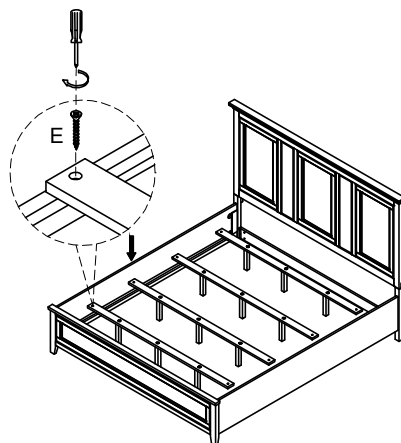

①

②

③

**BOX OF SIDE RAIL, SLATS & SUPPORT LEG (BOX 2)**

A	PB5113-54R-HD	Ø5/16"x4-1/2"L	X8
B	PB5113-54R-HD	Ø5/16"x34x16x3mm	X8
C	PB5113-54R-HD	Ø5/16"x12mm	X8
E	P99-00SR	#4x25mm	X8
6	PB5113-64R		X2
7	P99-00KSL	1952x70x18mm	x4
8	PB5113-54R-SS	188x34x34mm	X12

④

⑤

**BOX OF FOOTBOARD (BOX 3)**

5	PB5113-64FB		X1
---	-------------	--	----

⑥

⑦

**TOOLS REQUIRED (NOT PROVIDED):**  
**PHILLIPS SCREW DRIVER**

PRESBY WHITE