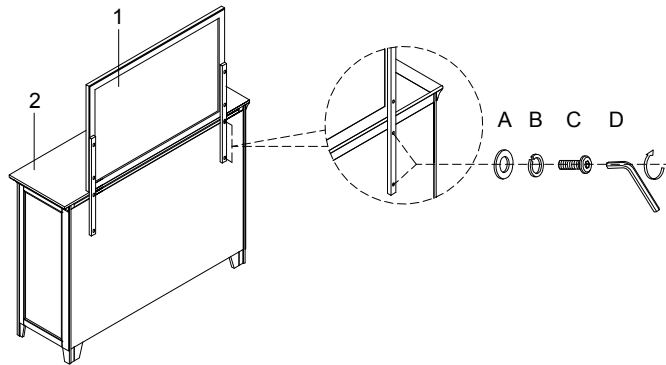

LIVING SPACES

A	PB5113-40HD-A	x8 Ø5/16"x19x2mm
B	PB5113-40HD-B	x8 Ø5/16"x13x2mm
C	PB5113-40HD-C	x8 Ø5/16"x1-1/4"L
D	PB5113-40HD-D	x1 Allen key 4mm
1	PB5113-40M	x1
2	PB5113-40D	x1
3	PB5113-40MS	x2

PRESBY WHITE

254239/B5113-21 Tall Drawer Dresser
254240/B5113-40 Landscape Mirror

①

②

③