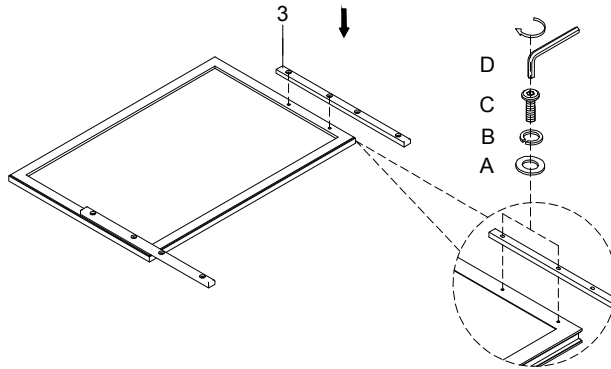

LIVING SPACES

A	PB5113-40HD-A	x8 Ø5/16"x19x2mm
B	PB5113-40HD-B	x8 Ø5/16"x13x2mm
C	PB5113-40HD-C	x8 Ø5/16"x1-1/4"L
D	PB5113-40HD-D	x1 Allen key 4mm
1	PB5113-40M	x1
2	PB5113-40D	x1
3	PB5113-40MS	x2

PRESBY WHITE

254239/B5113-21 Tall Drawer Dresser
254240/B5113-40 Landscape Mirror

①

②

③