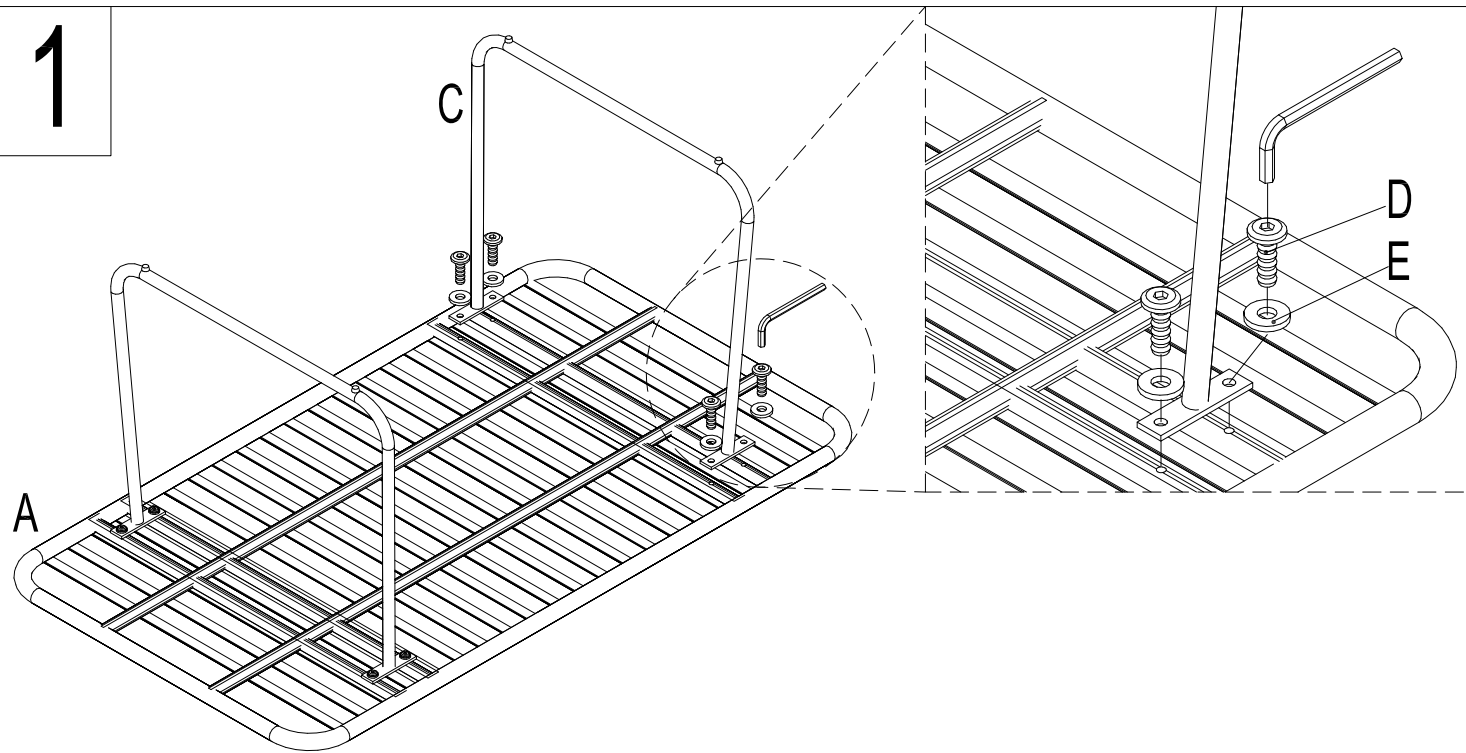

LIVING SPACES

A	JRR1832.CT-A		X1
B	JRR1832.CT-B		X1
C	JRR1832.CT-C		X2
D	JRR1832.CT-D	 M6X15	X8
E	JRR1832.CT-E	 Dia12/7x1	X8

253732
JRR1832.CT
BOHO OUTDOOR COFFEE TABLE

1

2