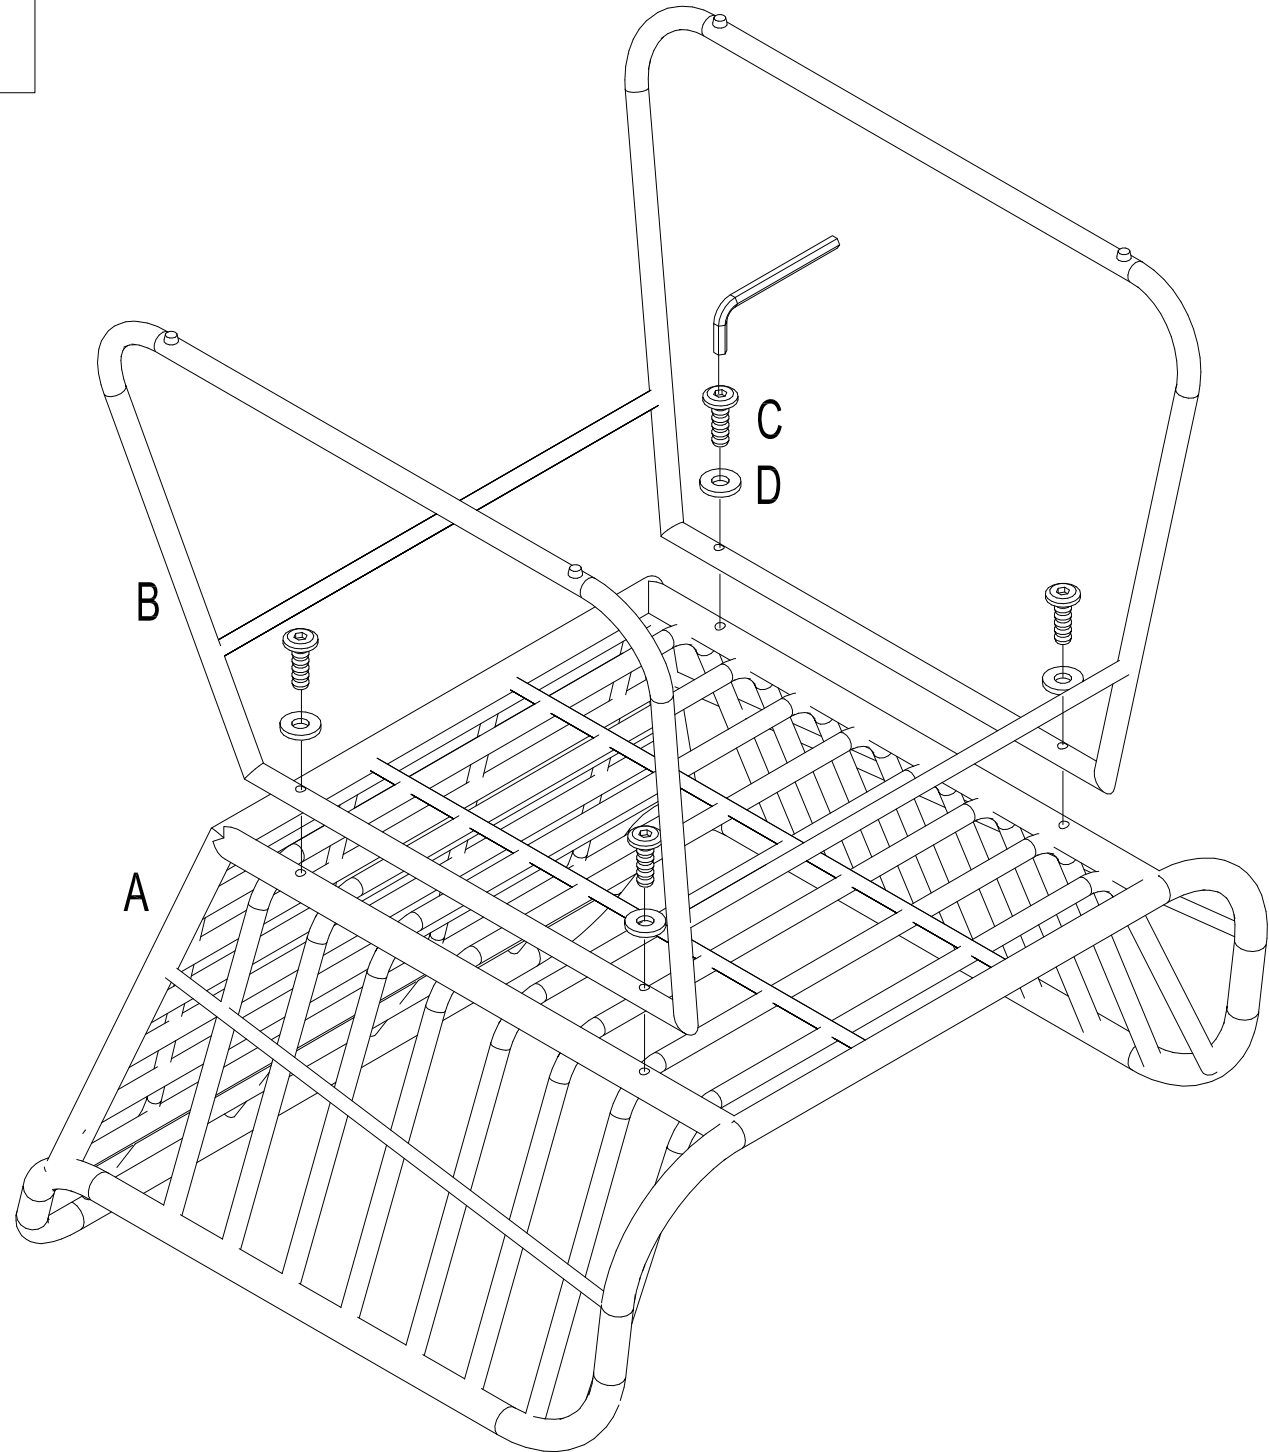

LIVING SPACES

1

A	JRR1832.1L-A		X1
B	JRR1832.1L-B		X1
C	JRR1832.1L-C	 M6X30	X4
D	JRR1832.1L-D	 Dia12/7x1	X4

253732
JRR1832.1L
BOHO OUTDOOR LOUNGER CHAIR

LIVING SPACES

1

A	JRR1832.2L-A		X1
B	JRR1832.2L-B		X1
C	JRR1832.2L-C	 M6X30	X4
D	JRR1832.2L-D	 Dia12/7x1	X4

253732
JRR1832.2L
BOHO OUTDOOR LOVESEAT

LIVING SPACES

A	JRR1832.CT-A		X1
B	JRR1832.CT-B		X1
C	JRR1832.CT-C		X2
D	JRR1832.CT-D	 M6X15	X8
E	JRR1832.CT-E	 Dia12/7x1	X8

253732
JRR1832.CT
BOHO OUTDOOR COFFEE TABLE