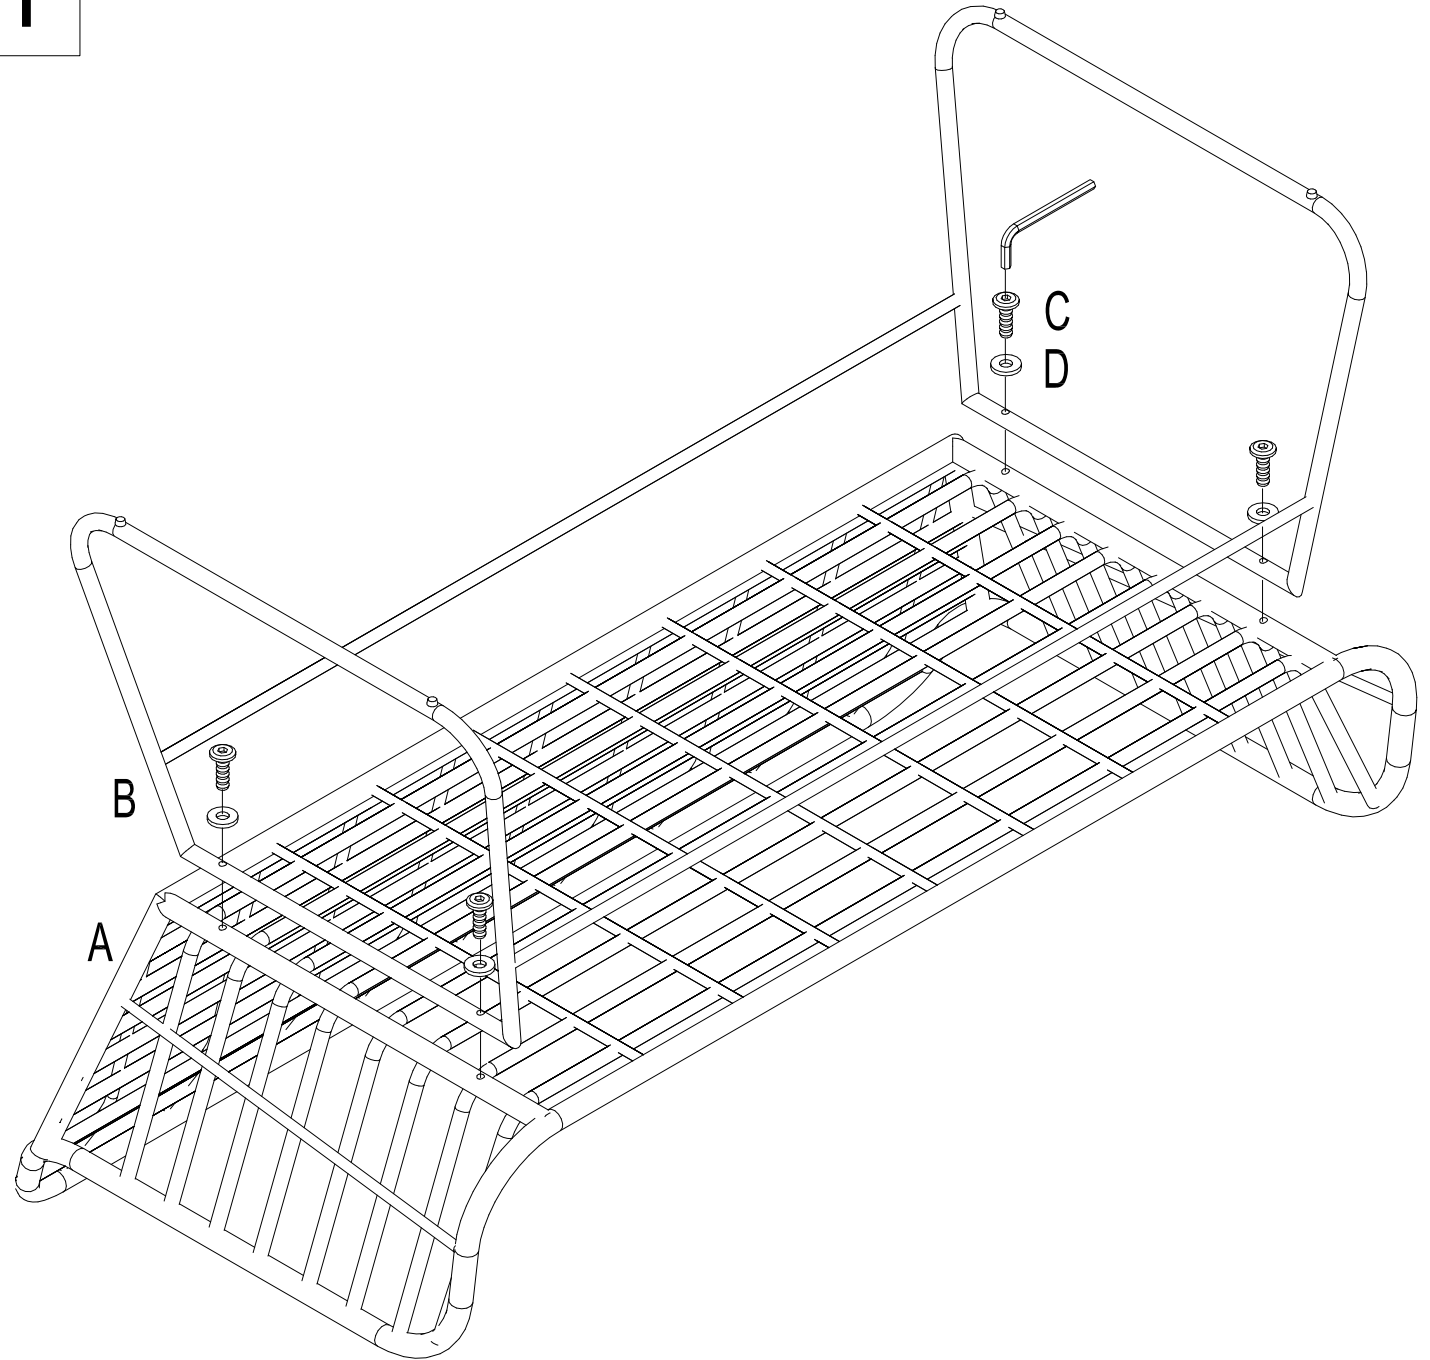

LIVING SPACES

1

A	JRR1832.1L-A		X1
B	JRR1832.1L-B		X1
C	JRR1832.1L-C	 M6X30	X4
D	JRR1832.1L-D	 Dia12/7x1	X4

253732
JRR1832.1L
BOHO OUTDOOR LOUNGER CHAIR

LIVING SPACES

1

A	JRR1832.2L-A		X1
B	JRR1832.2L-B		X1
C	JRR1832.2L-C	 M6X30	X4
D	JRR1832.2L-D	 Dia12/7x1	X4

253732
JRR1832.2L
BOHO OUTDOOR LOVESEAT

LIVING SPACES

A	JRR1832.CT-A		X1
B	JRR1832.CT-B		X1
C	JRR1832.CT-C		X2
D	JRR1832.CT-D	 M6X15	X8
E	JRR1832.CT-E	 Dia12/7x1	X8

253732
JRR1832.CT
BOHO OUTDOOR COFFEE TABLE