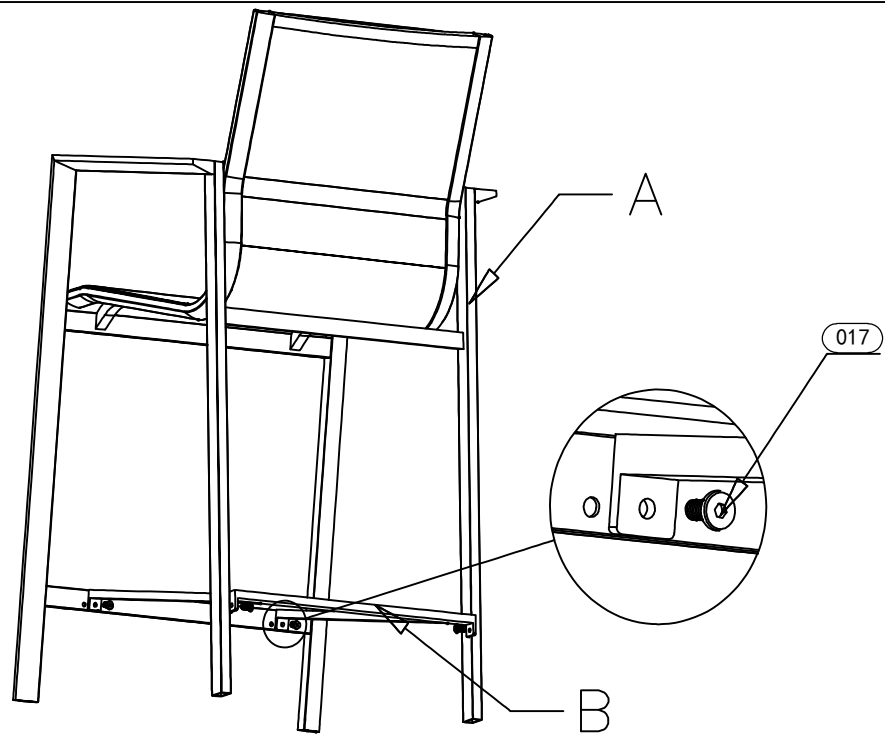

**RAVELO OUTDOOR SLING BAR STOOL**  
**HL-C-306-BC**  
**253727**

**Assembly Instruction**

**Parts List:**

REF.	PART NAME	PART IMAGE	Q'TY
<b>A</b>	<b>CHAIR FRAME</b>		<b>1</b>
<b>B</b>	<b>CHAIR SUPPORT</b>		<b>1</b>

**Hardware List:**

REF.	PART NAME	PART IMAGE	Q'TY
<b>017</b>	<b>BOLT (M6*15L)</b>		<b>4</b>
<b>001</b>	<b>Allen wrench (M6)</b>		<b>1</b>

**Diagram:**

**Step 1**

**Step 2**