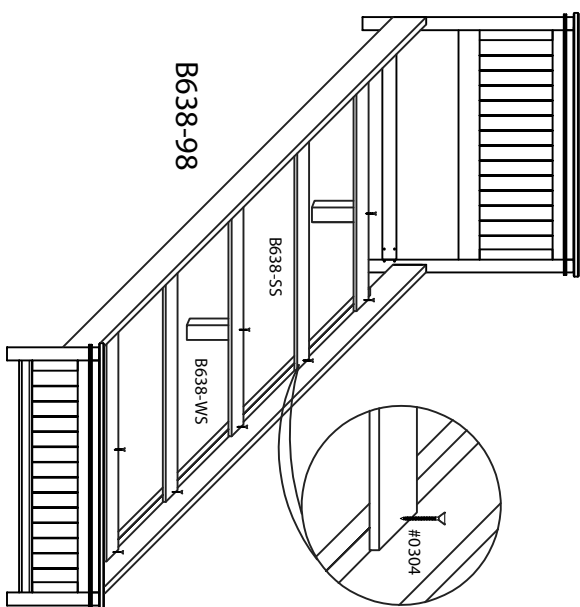

LIVING SPACES

ASSEMBLY INSTRUCTIONS

C. KING HEADBOARD/FOOTBOARD

ITEM NO.: 529157/529158/529159

B638-94/95/98

(BOX 1)

Box of Headboard

SKU#	IMAGE	DESCRIPTION	QUANTITY
B638-94		Headboard	1

(BOX 2)

Box of Rails

SKU#	IMAGE	DESCRIPTION	QUANTITY
B638-98		Side Rails	2

(BOX 3)

Box of Footboard

SKU#	IMAGE	DESCRIPTION	QUANTITY
B638-95		Footboard	1
B638-WS		Wood Supports	3
B638-SS		Wood Slats	5

(BOX 3)

Box of Footboard Hardware List

SKU#	IMAGE	DESCRIPTION	QUANTITY
#0304		Flat Head Screw (#6 x 1 5/8")	13

COMPLETED C. KING BED ASSEMBLY

B638-94

B638-98

B638-95

HARDWARE IS IN A HARDWARE BAG TAPED TO THE SLATS