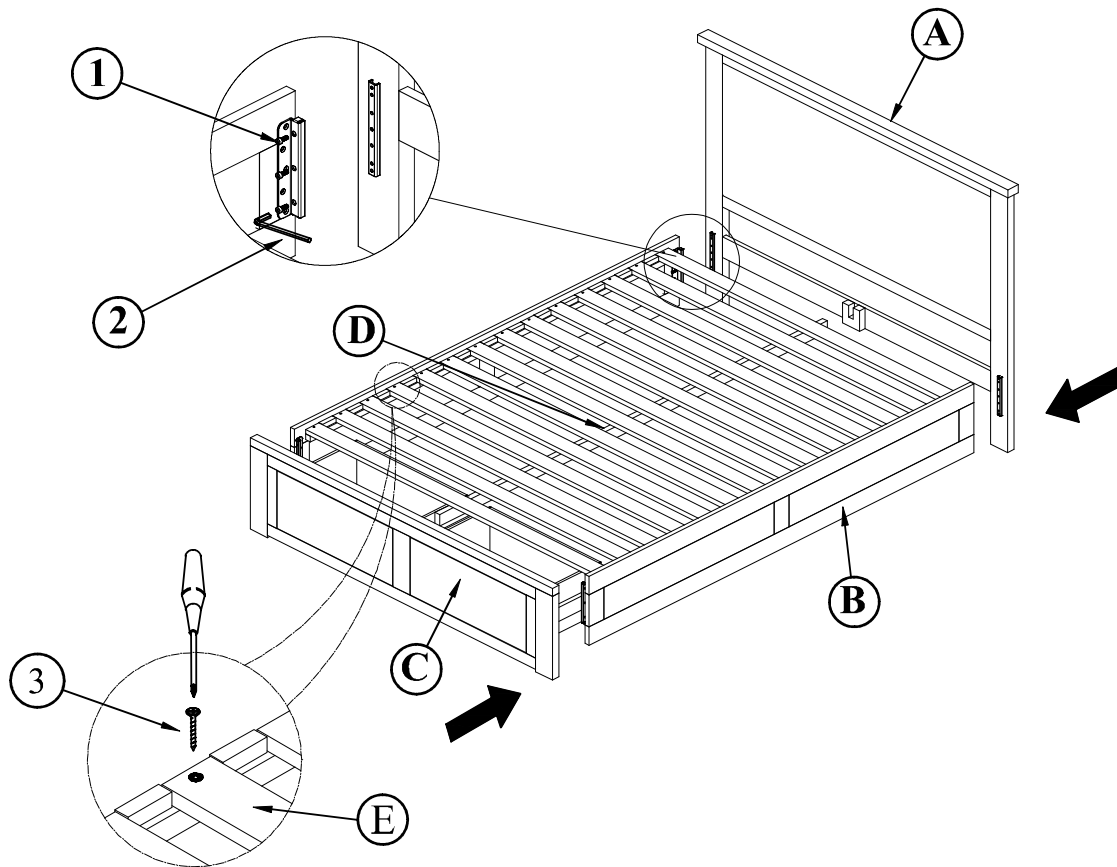

ASSEMBLY INSTRUCTIONS

LARKIN QUEEN STORAGE BED ESPRESSO

LS KIT SKU# 246551 (246530, 246547, 246548)

CAUTION: PLEASE READ ALL INSTRUCTIONS BEFORE STARTING THE ASSEMBLY OF THIS PRODUCT. THESE PIECES ARE HEAVY. IN ORDER TO PREVENT PERSONAL INJURY AND ENSURE THAT THIS PRODUCT IS NOT DAMAGED DURING THE ASSEMBLY PROCESS, IT IS STRONGLY RECOMMENDED THAT YOU ENLIST THE ASSISTANCE OF ONE OR MORE PEOPLE.

Screw drivers not included

LIST OF PARTS AND HARDWARE			
No.	Description		Q'ty
A	 HEADBOARD		1
B	 SIDE RAIL		2
C	 FOOTBOARD		1
D	 CENTER RAIL		1
E	 MATTRESS SLAT		14

LIST OF PARTS AND HARDWARE				
No.	Description			Q'ty
1	 BOLTS	M6x 10		12
2	 ALLEN KEY K5			1
3	 SCREW	M4 x 30		28
4				
5				