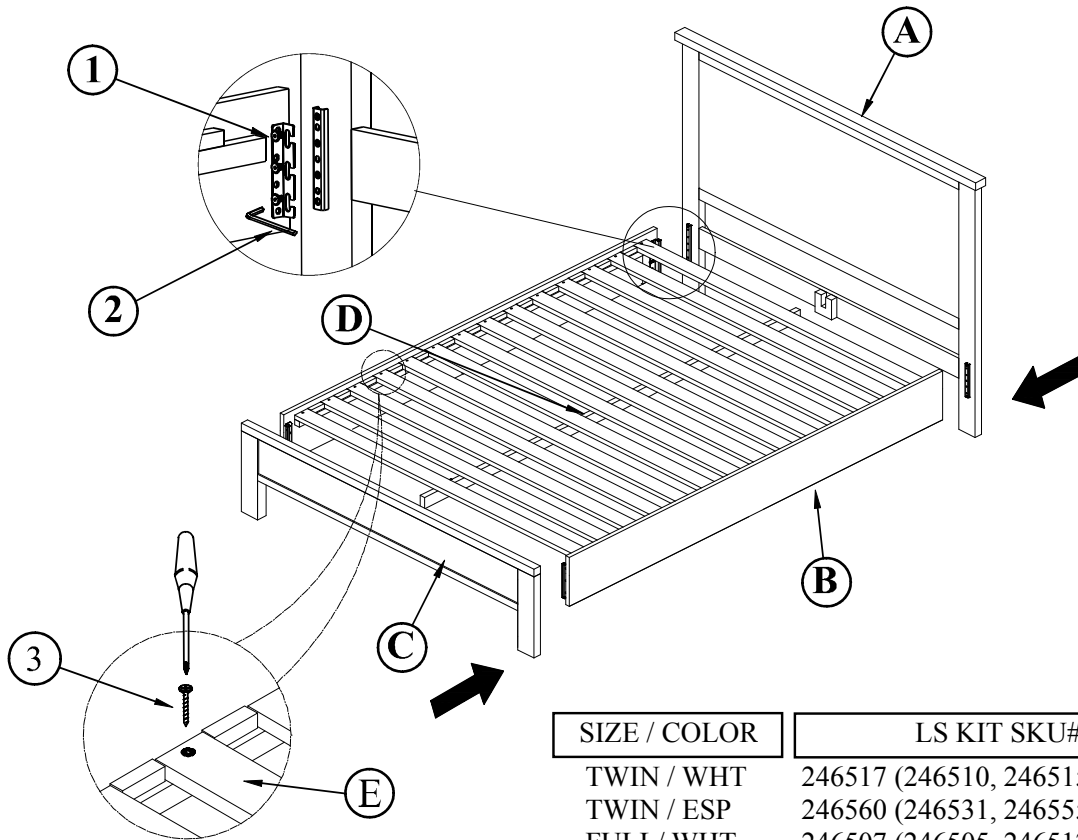

ASSEMBLY INSTRUCTIONS LARKIN PANEL BED (TWIN & FULL SIZE)

CAUTION: PLEASE READ ALL INSTRUCTIONS BEFORE STARTING THE ASSEMBLY OF THIS PRODUCT. THESE PIECES ARE HEAVY. IN ORDER TO PREVENT PERSONAL INJURY AND ENSURE THAT THIS PRODUCT IS NOT DAMAGED DURING THE ASSEMBLY PROCESS, IT IS STRONGLY RECOMMENDED THAT YOU ENLIST THE ASSISTANCE OF ONE OR MORE PEOPLE.

ATTENTION: VEUILLEZ LIRE, TOUTES LES INSTRUCTIONS AVANT DE COMMENCER L'ASSEMBLAGE DE CE PRODUIT. LES PIECES SONT LOURDES. POUR EVITER TOUTE BLESSURE ET POUR VOUS ASSURER QUE LE PRODUIT N'EST PAS ENDOMMAGE' PENDANT L'ASSEMBLAGE, NOUS VOUS RECOMMANDONS DE FAIRE APPEL A UNE OU PLUSIEURS AUTRES PERSONNES.

CUIDADO: FAVOR DE LEER TODAS LAS INSTRUCCIONES ANTES DE ENSAMBLAR SU PRODUCTO. ESTAS PIEZAS SON PESADAS. PARA PREVENIR HERIDAS PERSONALES Y ASEGURAR QUE SU PRODUCTO NO SEA DAÑADO MIENTRAS ES ENSAMBLADO, SE LE RECOMIENDA LA ASISTENCIA DE UNA O MAS PERSONAS.

Screw drivers not included

SIZE / COLOR	LS KIT SKU#
TWIN / WHT	246517 (246510, 246515, 246516)
TWIN / ESP	246560 (246531, 246555, 246556)
FULL / WHT	246507 (246505, 246512, 246513)
FULL / ESP	246558 (246524, 246539, 246540)

LIST OF PARTS AND HARDWARE				
No.	Description			Q'ty
A		HEADBOARD	(Box 1 of 3)	1
B		SIDE RAIL	(Box 2 of 3)	2
C		FOOTBOARD	(Box 1 of 3)	1
D		CENTER RAIL	(Box 2 of 3)	1
E		MATTRESS SLAT	(Box 3 of 3)	13

LIST OF PARTS AND HARDWARE				
No.	Description (Box 2 of 3)			Q'ty
1		BOLTS	M8x 10	12
2		ALLEN KEY K4		1
3		SCREW	M4 x 30	28
4				
5