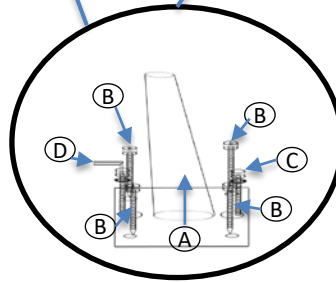

LIVING SPACES

A	Sofa Legs	 X4
B	Small screw	 X16
C	Big screw	 X8
D	Allen key	 X1

Remove the Sofa legs from the base cloth zipper

GINGER

246449/AS-8011 1S-BU
 GINGER BUTTERCUP CHAIR
 246462/AS-8011-1S-GR
 GINGER GREY CHAIR