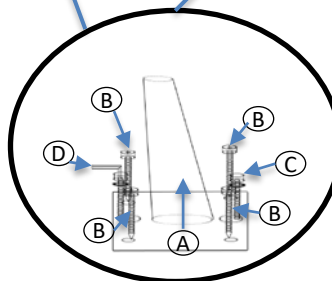

LIVING SPACES

A	Sofa Legs		X4
B	Small screw		X16
C	Big screw		X8
D	Allen key		X1

Remove the Sofa legs from the base cloth zipper

GINGER

246450/AS-8011 2S-BU
GINGER BUTTERCUP LOVESEAT
 246453/AS-8011-2S-GR
GINGER GREY LOVESEAT