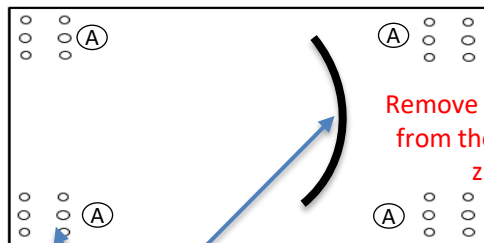

LIVING SPACES

A	Sofa Legs		X4
B	Small screw		X16
C	Big screw		X8
D	Allen key		X1

Remove the Sofa legs from the base cloth zipper

GINGER

246450/AS-8011 2S-BU
GINGER BUTTERCUP LOVESEAT
 246453/AS-8011-2S-GR
GINGER GREY LOVESEAT