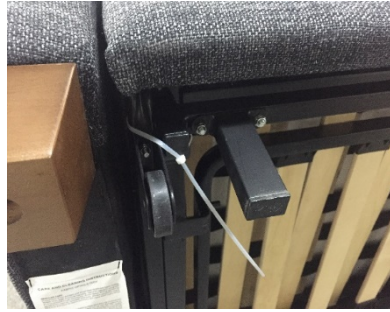

LIVING SPACES

A	Sofa Legs		X4
B	Bolts		X4
C	Allen key		X1

CLIFF

225831/AS-6077-2.5ST4
CLIFF FULL SLEEPER

Not provided

Operation Instructions

1、 Cut the 3 plastic tie on the bottom of sofa bed.

2、 Gently lift the front seat rail and then pull out the mechanism of sofa bed horizontally.

3、 Turn the seat cushion open and flat to back direction, Lay the back cushion flat on head bed. Now you can enjoy it

4、 Close it in the reverse order, push back the mechanism to bottom to get locked.