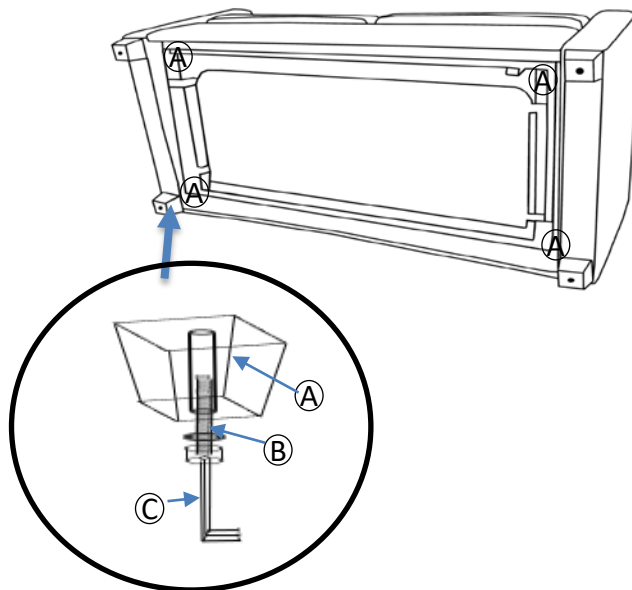

LIVING SPACES

A	Sofa Legs		X4
B	Bolts		X4
C	Allen key		X1

CLIFF

225831/AS-6077-2.5ST4
CLIFF FULL SLEEPER

Not provided

Operation Instructions

1、 Cut the 3 plastic tie on the bottom of sofa bed.

2、 Gently lift the front seat rail and then pull out the mechanism of sofa bed horizontally.

3、 Turn the seat cushion open and flat to back direction, Lay the back cushion flat on head bed. Now you can enjoy it

4、 Close it in the reverse order, push back the mechanism to bottom to get locked.