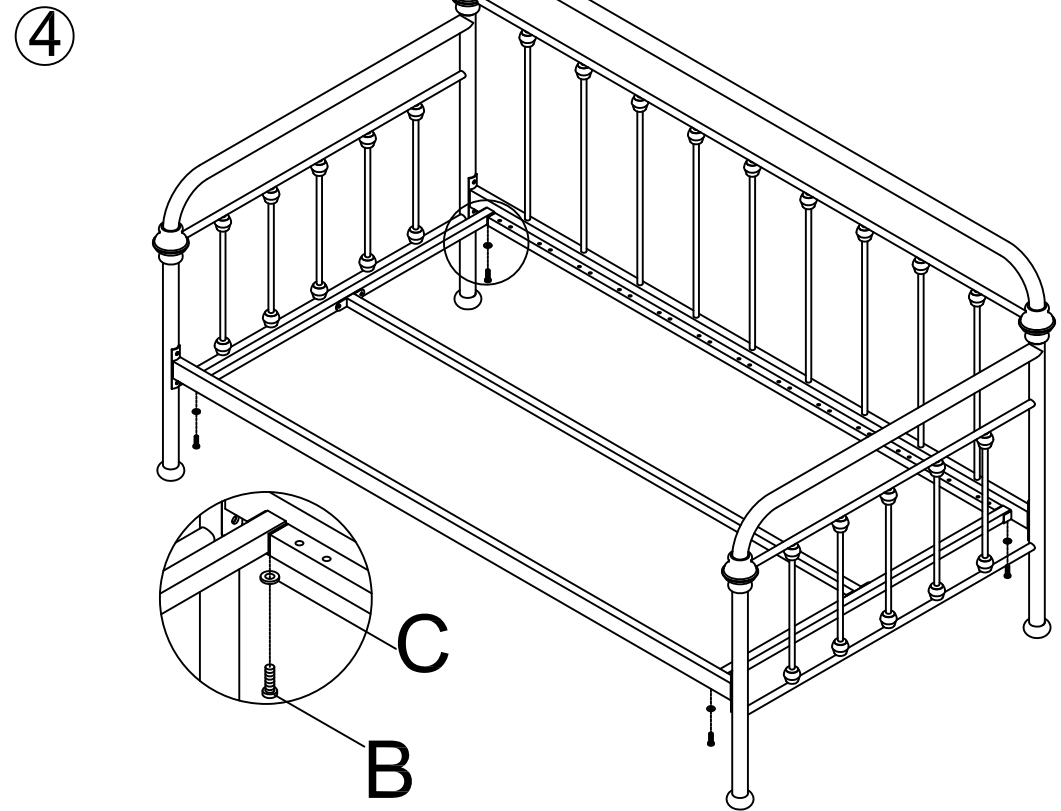

LIVING SPACES

KNOX DAYBED ASSEMBLY INSTRUCTIONS

1

2

A	B	C	D	E	F	G
						
5/16**1"	1/4**5/8"	1/4"	5/16"		4mm	5mm
8PCS	8PCS	8PCS	8PCS	26PCS	1PC	1PC

LIVING SPACES

KNOX DAYBED ASSEMBLY INSTRUCTIONS

LIVING SPACES

KNOX DAYBED ASSEMBLY INSTRUCTIONS

5

6