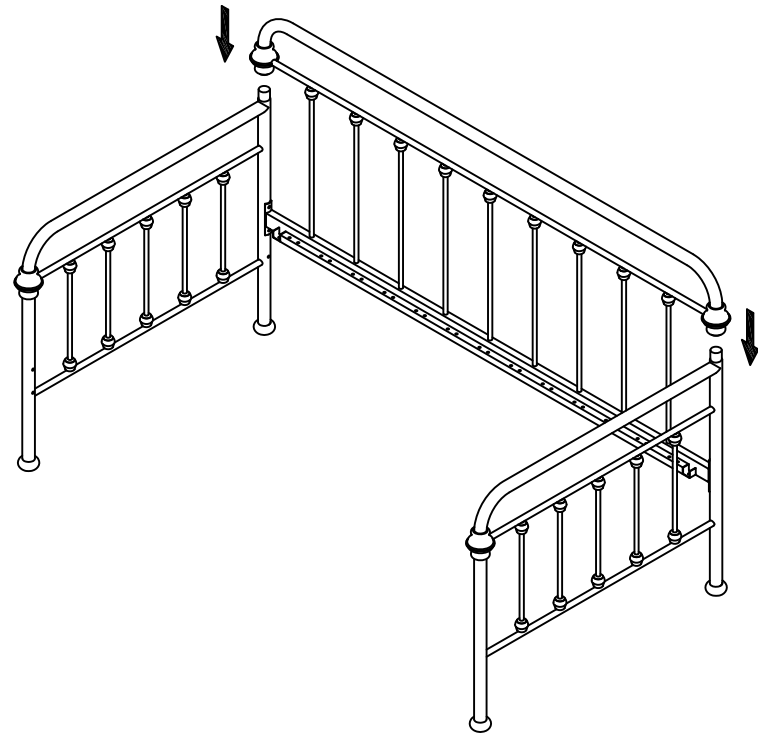

LIVING SPACES

KNOX DAYBED ASSEMBLY INSTRUCTIONS

1

2

A	B	C	D	E	F	G
						
5/16**1"	1/4**5/8"	1/4"	5/16"		4mm	5mm
8PCS	8PCS	8PCS	8PCS	26PCS	1PC	1PC

LIVING SPACES

KNOX DAYBED ASSEMBLY INSTRUCTIONS

LIVING SPACES

KNOX DAYBED ASSEMBLY INSTRUCTIONS

5

6