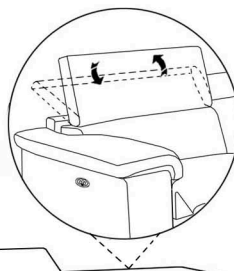

Living Spaces Information

LS SKU: 110217 110218 249388 249389
 LS Product Name: TALIN
 Vendor Model #: RS-11268

LIVING SPACES

3

Reset the ratchet headrest by pushing all the way forward and then pushing back to the down position.

TALIN

4

110217/249388/2.5S2UA
POWER RECLINER SOFA

110218/249389/2S2UA
POWER LOVESEAT

Not provided