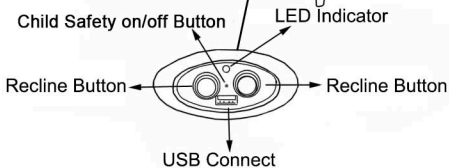

Living Spaces Information

LS SKU: 110217 110218 249388 249389
 LS Product Name: TALIN
 Vendor Model #: RS-11268

LIVING SPACES

3

Reset the ratchet headrest by pushing all the way forward and then pushing back to the down position.