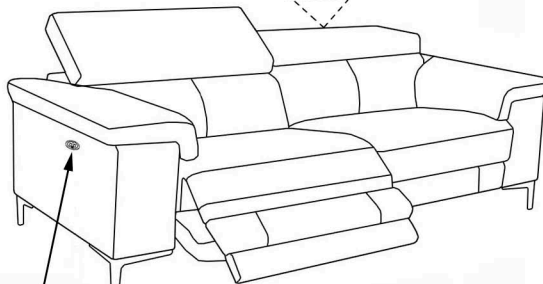

Living Spaces Information

LS SKU: 110217 110218 249388 249389
 LS Product Name: TALIN
 Vendor Model #: RS-11268

LIVING SPACES

3

Reset the ratchet headrest by pushing all the way forward and then pushing back to the down position.

TALIN

4

110217/249388/2.5S2UA
POWER RECLINER SOFA

110218/249389/2S2UA
POWER LOVESEAT

Not provided