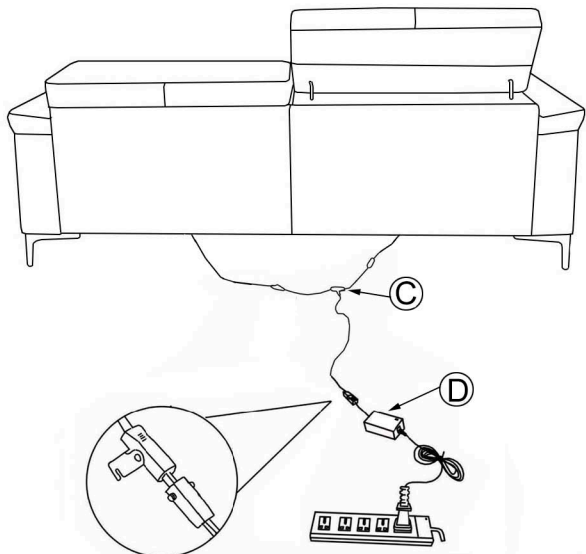

CODE	PART #	DESCRIPTION	SHIPS IN 48HRS	QUANTITY	PRICING	NOTES
C	MOT-YC-02	SPLITTER CABLE	YES	1		
D	MOT-TP08-120	TRANSFORMER	YES	1		

No.	Description	Picture	Qty
A	HEADREST		2
B	SEAT		1
C	SPLITTER CABLE		1
D	TRANSFORMER		1

1

TALIN

110217/249388/2.5S2UA
POWER RECLINER SOFA

110218/249389/2S2UA
POWER LOVESEAT

2

LIVING SPACES

Vendor Information

Vendor Name: HTL Furniture
 Vendor Code: HTLF
 Parts Contact Name: RC Parts
 Phone: 626-486-2500 EXT-115
 Email: Rcparts@us.htlinternational.com

Living Spaces Information

LS SKU: 110217 110218 249388 249389
 LS Product Name: TALIN
 Vendor Model #: RS-11268

LIVING SPACES

3

Reset the ratchet headrest by pushing all the way forward and then pushing back to the down position.