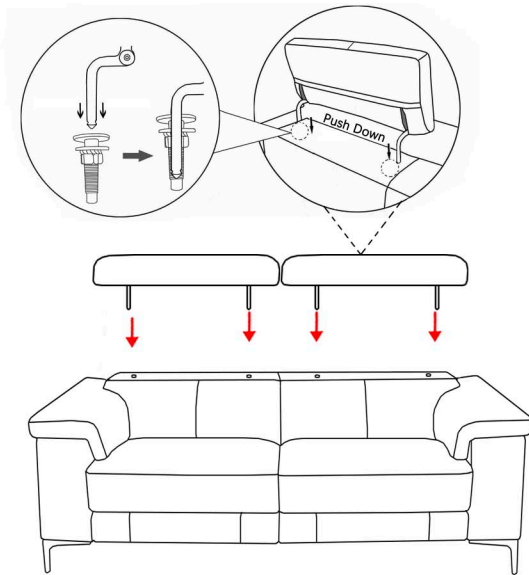

Vendor Information	
Vendor Name:	HTL Furniture
Vendor Code:	HTLF
Parts Contact Name:	RC Parts
Phone:	626-486-2500 EXT-115
Email:	Rcparts@us.htlinternational.com

Living Spaces Information	
LS SKU:	110217 110218 249388 249389
LS Product Name:	TALIN
Vendor Model #:	RS-11268

CODE	PART #	DESCRIPTION	SHIPS IN 48HRS	QUANTITY	PRICING	NOTES
C	MOT-YC-02	SPLITTER CABLE	YES	1		
D	MOT-TP08-120	TRANSFORMER	YES	1		

No.	Description	Picture	Qty
A	HEADREST		2
B	SEAT		1
C	SPLITTER CABLE		1
D	TRANSFORMER		1

1

TALIN

110217/249388/2.5S2UA
POWER RECLINER SOFA

110218/249389/2S2UA
POWER LOVESEAT

2

LIVING SPACES

Vendor Information

Vendor Name: HTL Furniture
 Vendor Code: HTLF
 Parts Contact Name: RC Parts
 Phone: 626-486-2500 EXT-115
 Email: Rcparts@us.htlinternational.com