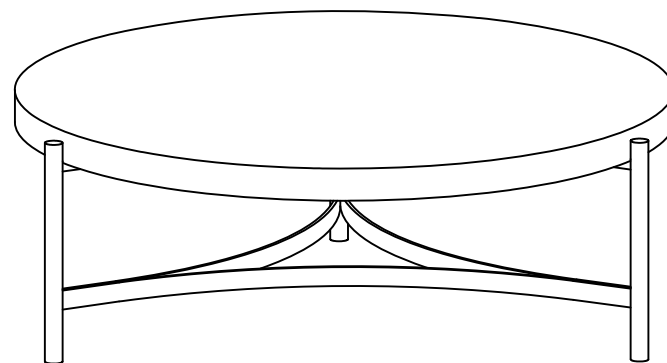

LYON COFFEE TABLE

ASSEMBLY INSTRUCTIONS

PARTS AND FITTING PACKAGING DETAIL

BOX #1
A. TABLE TOP

1 PC

BOX #2
B. TABLE BASE

1PC

HARDWARE KIT PACKED IN BOX #2

| NO. | DESCRIPTION | IMAGE | QUANTITY |
|-----|-----------------------|-------|----------|
| 1 | ALLEN KEY (4mm) | | 1 PC |
| 2 | ALLEN BOLT (8x30mm) | | 3 PCS |
| 3 | LOCK WASHER (M8) | | 3 PCS |
| 4 | FLAT WASHER (M8) | | 3 PCS |

FULLY ASSEMBLED

STEP #1:

LYON COFFEE TABLE

ASSEMBLY INSTRUCTIONS

STEP #2: