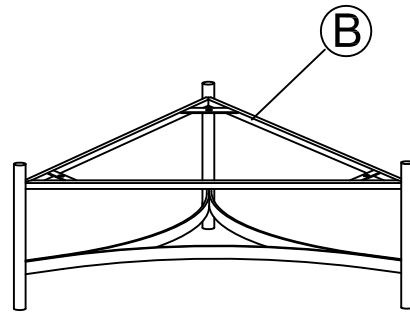

LYON COFFEE TABLE

ASSEMBLY INSTRUCTIONS

PARTS AND FITTING PACKAGING DETAIL

BOX #1
A. TABLE TOP

1 PC

BOX #2
B. TABLE BASE

1PC

HARDWARE KIT PACKED IN BOX #2

| NO. | DESCRIPTION | IMAGE | QUANTITY |
|-----|-----------------------|-------|----------|
| 1 | ALLEN KEY (4mm) | | 1 PC |
| 2 | ALLEN BOLT (8x30mm) | | 3 PCS |
| 3 | LOCK WASHER (M8) | | 3 PCS |
| 4 | FLAT WASHER (M8) | | 3 PCS |