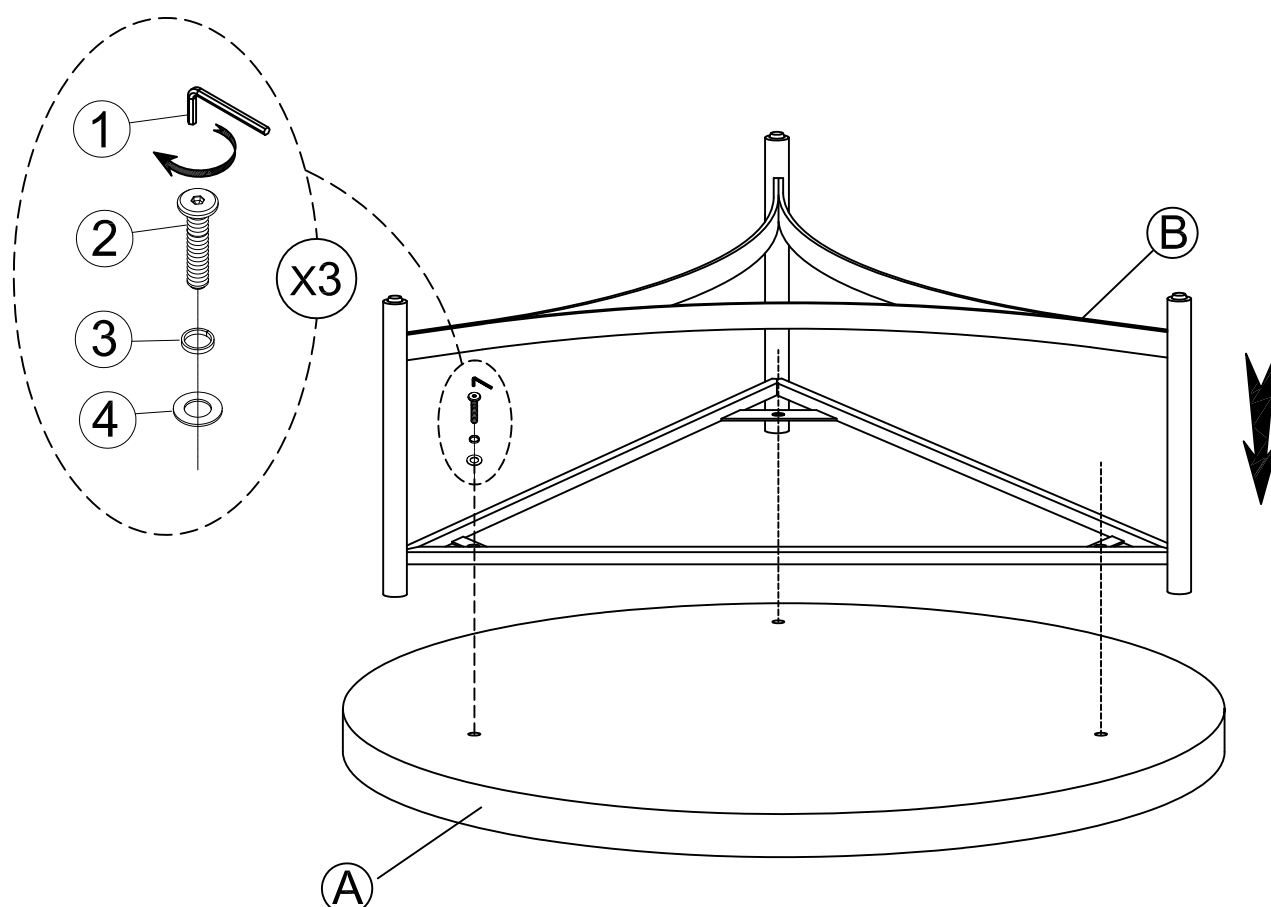

LYON COFFEE TABLE

ASSEMBLY INSTRUCTIONS

PARTS AND FITTING PACKAGING DETAIL

BOX #1
A. TABLE TOP

1 PC

BOX #2
B. TABLE BASE

1PC

HARDWARE KIT PACKED IN BOX #2

NO.	DESCRIPTION	IMAGE	QUANTITY
1	ALLEN KEY (4mm)		1 PC
2	ALLEN BOLT (8x30mm)		3 PCS
3	LOCK WASHER (M8)		3 PCS
4	FLAT WASHER (M8)		3 PCS

FULLY ASSEMBLED

STEP #1: